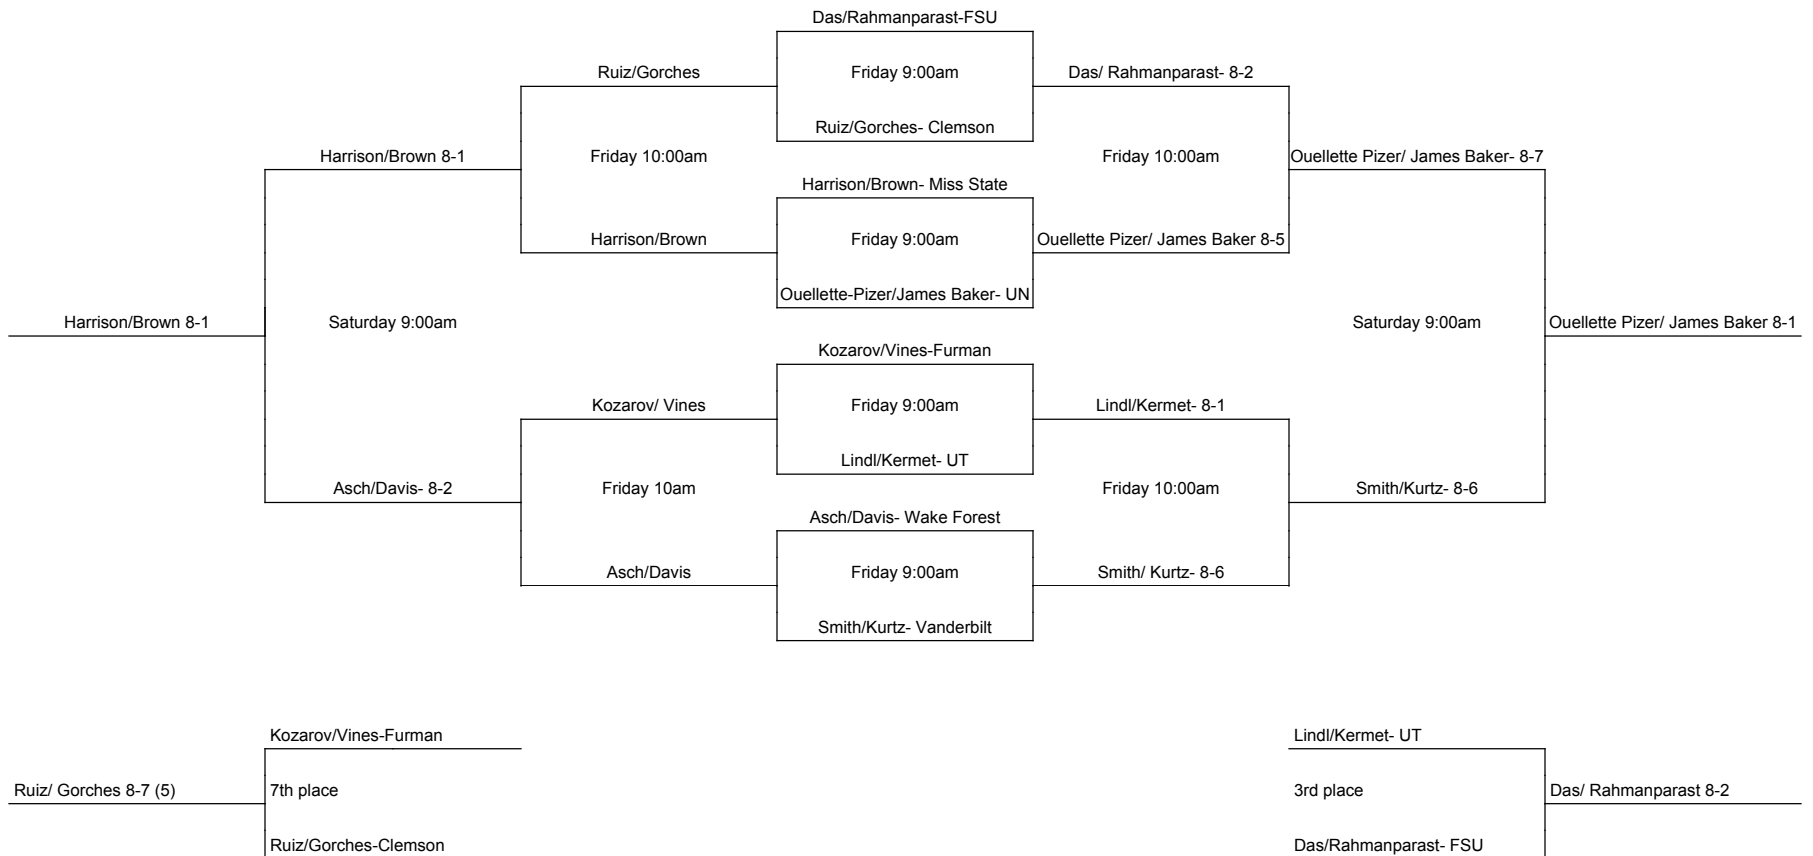

Ally Miller- Krasilnikov- Clemson
Saturday 12:00 pm
Miller Krasilnikov- 6-3, 6-3
Courtney Meredith- Wake Forest

Payton Robinette- Vanderbilt
Saturday 12:00 pm
Anna Walter- 1-6, 6-1, 6-2
Anna Walter- Furman

Round 3

Payton Robinette- Vanderbilt
Sunday 10:00am
Caroline Kelly- Miss State

Kim Kermet- UT
Sunday 10:30 am
Jenny Moinard- Clemson
Hannah Ferrett- Furman

Ally Miller- Krasilnikov- Clemson
Sunday 10:30 am
Karlee Bryde- Furman

Courtney Meredith- Wake Forest
Sunday 10:30 am
Anna Walter- Furman

Sunday 10:00 am

Daniela Schippers- FSU

Furman Fall Classic September 23-25, 2016

Doubles Flight 1

Furman Fall Classic September 23-25, 2016

Doubles Flight 2

Furman Fall Classic September 23-25, 2016

Doubles Flight 3