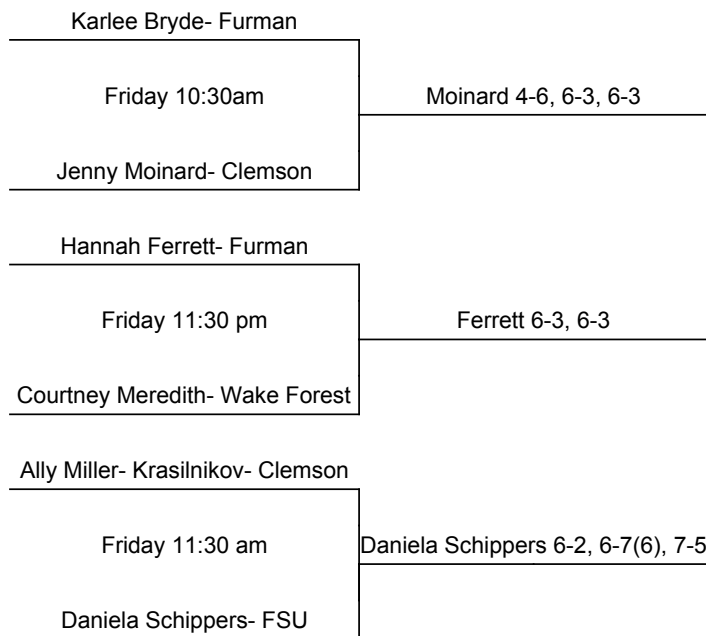

Furman Fall Classic September 23-25, 2016

Singles Flight 2

Furman Fall Classic September 23-25, 2016

Singles Flight 4

Furman Fall Classic September 23-25, 2016

Singles Flight 5

Furman Fall Classic September 23-25, 2016

Singles Flight 6

Round 1

Round 2

Karlee Bryde- Furman
Saturday 10:30am
Bryde- 6-1, 6-2
Caroline Kelly- Miss State

Hannah Ferrett- Furman
Friday 11:30 am
Moinard- 1-6, 6-1, 6-3
Jenny Moinard- Clemson

Kim Kermet- UT
Saturday 11:30 am
Kermet- 6-3, 6-0
Daniela Schippers- FSU

Ally Miller- Krasilnikov- Clemson
Saturday 12:00 pm
Miller Krasilnikov- 6-3, 6-3
Courtney Meredith- Wake Forest

Payton Robinette- Vanderbilt
Saturday 12:00 pm
Anna Walter- 1-6, 6-1, 6-2
Anna Walter- Furman

Round 3

Payton Robinette- Vanderbilt
Sunday 10:00am
Caroline Kelly- Miss State

Kim Kermet- UT
Sunday 10:30 am
Jenny Moinard- Clemson
Hannah Ferrett- Furman

Ally Miller- Krasilnikov- Clemson
Sunday 10:30 am
Karlee Bryde- Furman