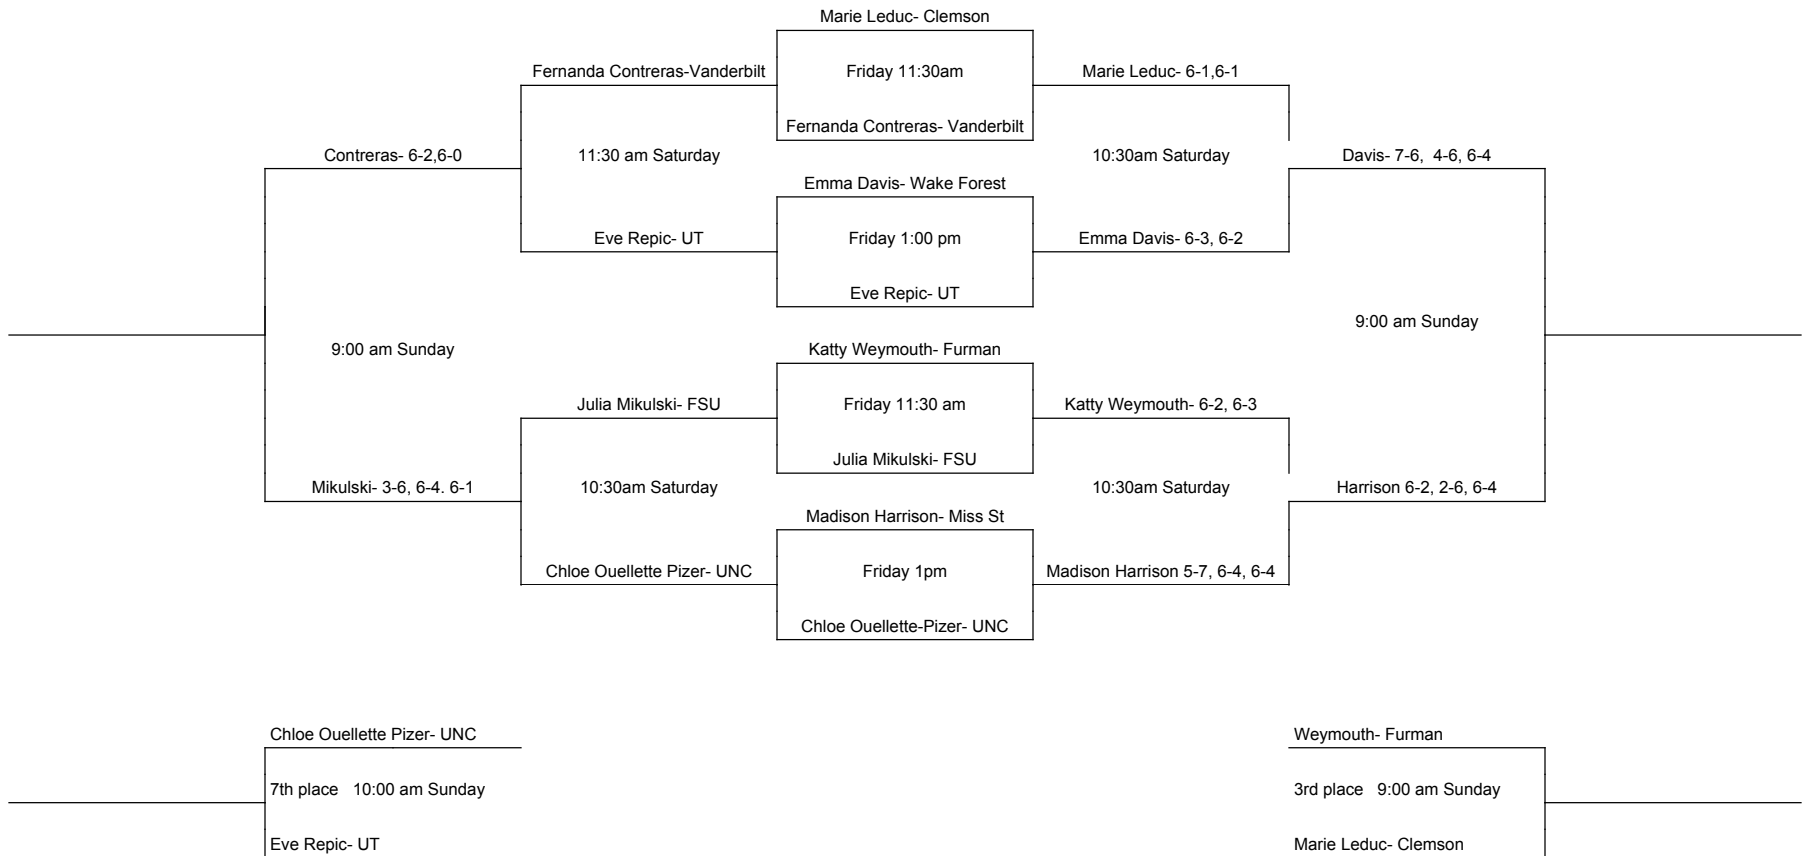

Furman Fall Classic September 23-25, 2016

Singles Flight 2

Furman Fall Classic September 23-25, 2016

Singles Flight 4

Furman Fall Classic September 23-25, 2016

Singles Flight 5

Furman Fall Classic September 23-25, 2016

Singles Flight 6

Round 1

Round 2

Karlee Bryde- Furman
Saturday 10:30am
Bryde- 6-1, 6-2
Caroline Kelly- Miss State

Hannah Ferrett- Furman
Friday 11:30 am
Moinard- 1-6, 6-1, 6-3
Jenny Moinard- Clemson

Kim Kermet- UT
Saturday 11:30 am
Kermet- 6-3, 6-0
Daniela Schippers- FSU

Round 3

Payton Robinette- Vanderbilt
Sunday 10:00am
Caroline Kelly- Miss State

Kim Kermet- UT
Sunday 10:30 am
Jenny Moinard- Clemson
Hannah Ferrett- Furman

Ally Miller- Krasilnikov- Clemson
Sunday 10:30 am
Karlee Bryde- Furman

Doubles Flight 2

Furman Fall Classic September 23-25, 2016

Doubles Flight 3