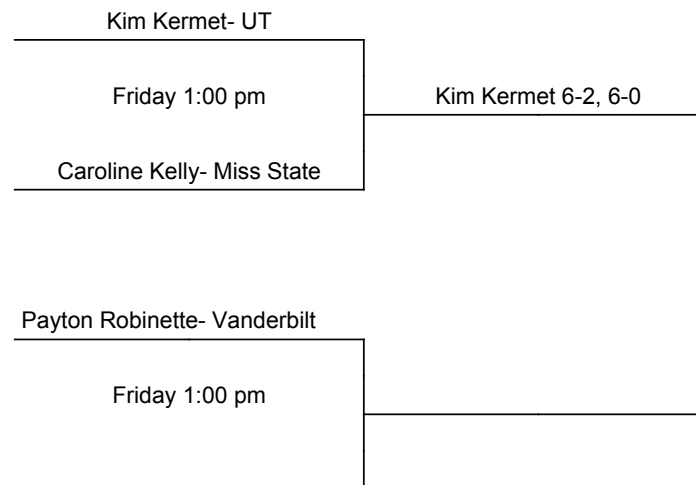

Furman Fall Classic September 23-25, 2016

Singles Flight 2

Furman Fall Classic September 23-25, 2016

Singles Flight 4

Furman Fall Classic September 23-25, 2016

Singles Flight 5

Furman Fall Classic September 23-25, 2016

Singles Flight 6

Round 1

Round 2

Karlee Bryde- Furman
Saturday 10:30am
Bryde- 6-1, 6-2
Caroline Kelly- Miss State

Hannah Ferrett- Furman
Friday 11:30 am
Moinard- 1-6, 6-1, 6-3
Jenny Moinard- Clemson

Kim Kermet- UT
Saturday 11:30 am
Kermet- 6-3, 6-0
Daniela Schippers- FSU

Ally Miller- Krasilnikov- Clemson
Saturday 12:00 pm
Miller Krasilnikov- 6-3, 6-3
Courtney Meredith- Wake Forest

Payton Robinette- Vanderbilt
Saturday 12:00 pm
Anna Walter- 1-6, 6-1, 6-2
Anna Walter- Furman

Round 3

Payton Robinette- Vanderbilt
Sunday 10:00am
Caroline Kelly- Miss State

Kim Kermet- UT
Sunday 10:30 am
Jenny Moinard- Clemson
Hannah Ferrett- Furman

Ally Miller- Krasilnikov- Clemson
Sunday 10:30 am
Karlee Bryde- Furman