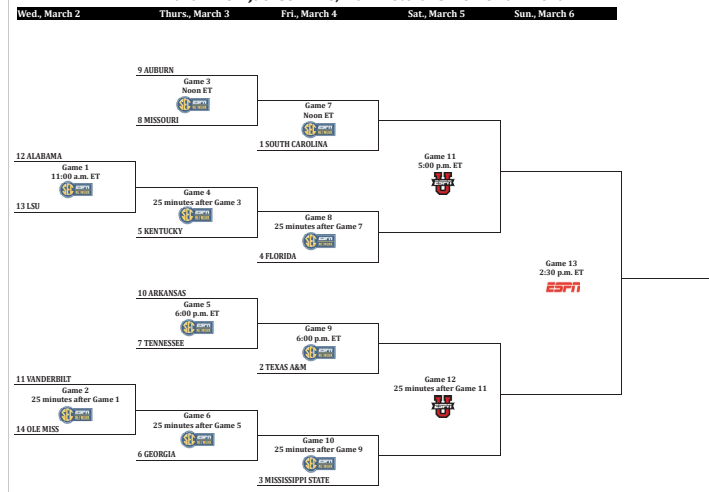

2003 .....North Little Rock, Ark. First Round.....South Carolina 79, Ole Miss 64

2004 .....Nashville, Tenn. First Round.....Ole Miss 63, Alabama 56 Second Round.....LSU 79, Ole Miss 66

2005 .....Greenville, S.C. First Round.....Ole Miss 53, South Carolina 50 Second Round.....Georgia 87, Ole Miss 65

2006 .....North Little Rock, Ark. First Round.....Ole Miss 94, Arkansas 64 Second Round.....LSU 91, Ole Miss 73

2007 .....Duluth, Ga. First Round.....Ole Miss 78, Alabama 49 Second Round.....LSU 52, Ole Miss 46

2008 .....Nashville, Tenn. First Round.....Ole Miss 54, Mississippi State 49 Second Round.....LSU, 80, Ole Miss 36

2009 .....North Little Rock, Ark. First Round.....Ole Miss, 65, Arkansas 60 Second Round.....Auburn 71, Ole Miss 65

2010 .....Duluth, Ga. First Round.....Ole Miss 64, South Carolina 63 Second Round.....Tennessee 76, Ole Miss 51

2011 .....Nashville, Tenn. First Round.....South Carolina, 62, Ole Miss 50

2012 .....Nashville, Tenn. First Round.....Auburn 67, Ole Miss 47

2014 .....Duluth, Ga. First Round.....Ole Miss 63, Arkansas 62 Second Round.....Auburn 70, Ole Miss 54

2015 .....Little Rock, Ark. First Round.....Arkansas 72, Ole Miss 61

2016 SEC Women's Basketball Tournament
March 2-6 • Jacksonville, Fla. • Veterans Memorial Arena