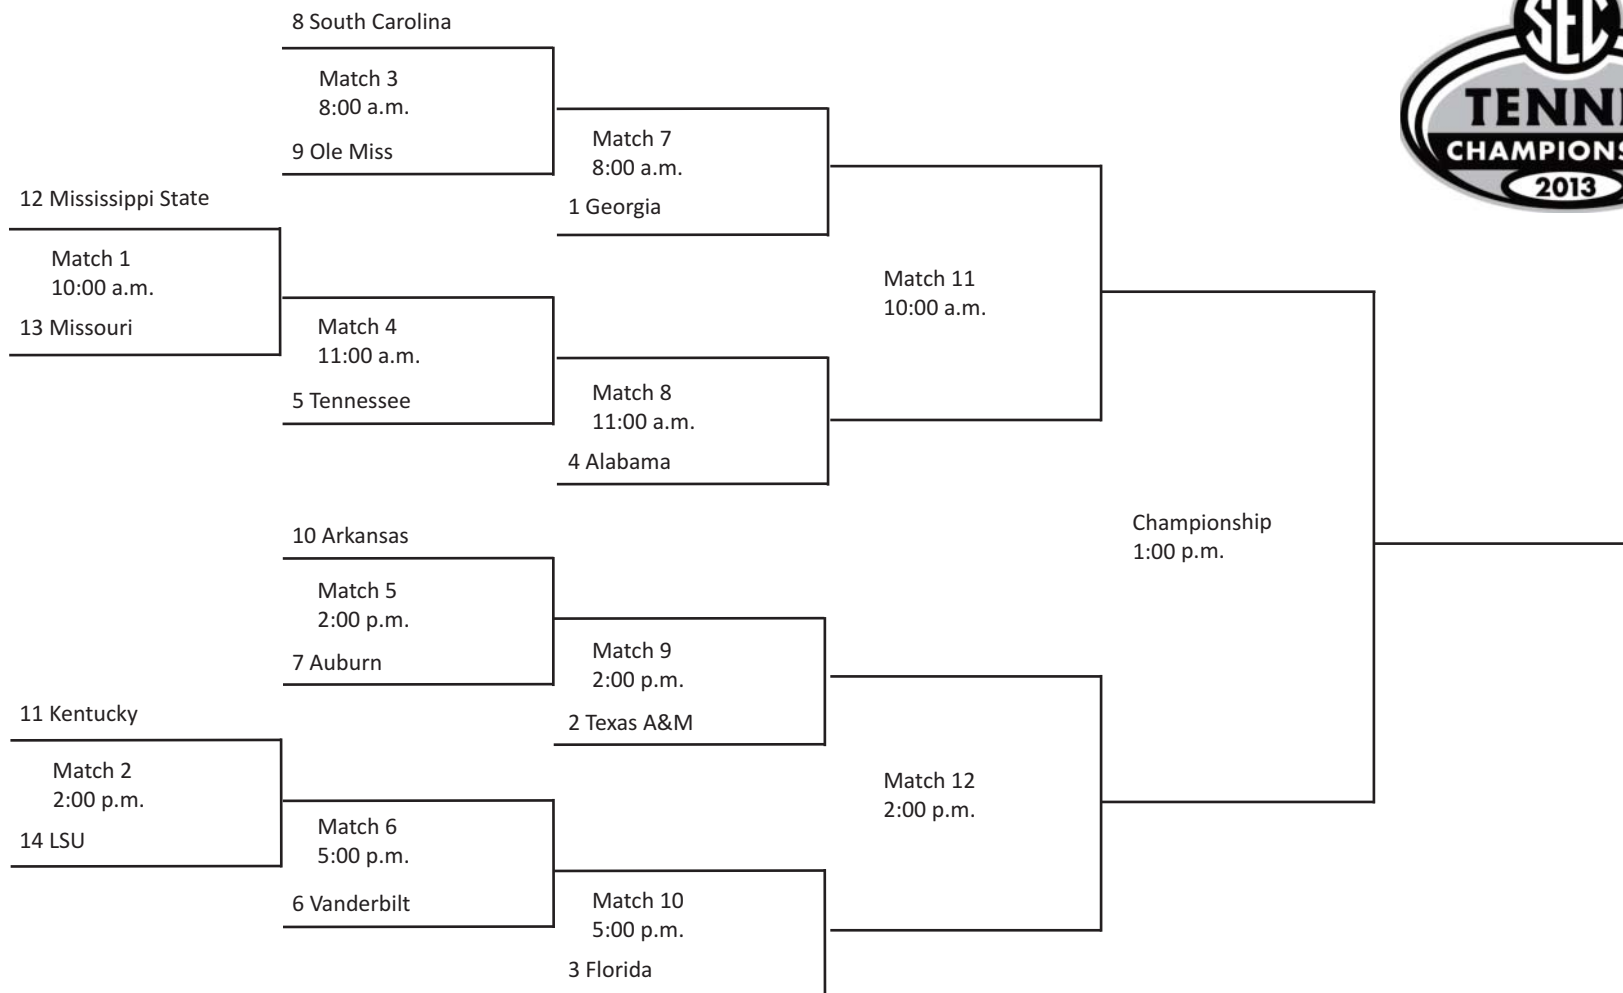

2013 SEC Women's Tennis Tournament

April 17-21 • Starkville, Miss. • Mississippi State University

Wed., April 17 Thurs., April 18 Fri., April 19 Sat., April 20 Sun., April 21

ALL TIMES CENTRAL AND SUBJECT TO CHANGE