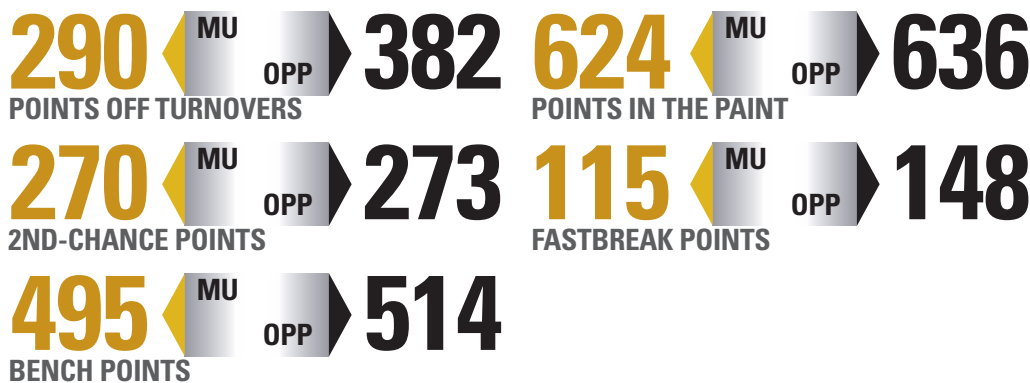

MIZZOU WHEN...

Playing at home	6-9
Playing on the road	0-7
Playing on a neutral court	1-3
SEC games	1-12
SEC at home	1-6
SEC on the road	0-6
Following a win	3-4
Following a loss	4-14
Leading at half	3-3
Trailing at half	4-15
Tied at half	0-1
Shoots at least 50%	2-1
Shoots less than 50%	5-15
Opponent shoots 50%	0-4
Shoots more FT than Opp.	5-2
Shoots fewer FT than Opp.	2-17
Shoots same FT as Opp.	0-0
Makes more FT than Opp.	5-1
Makes fewer FT than Opp.	2-18
Makes same FT as Opp.	0-0
Scores 90-110	0-0
Scores 80-89	0-0
Scores 70-79	5-3
Scores 69 or fewer	2-16
Leads in rebounding	5-4
Trails in rebounding	2-13
Tied in rebounding	0-2
More turnovers than Opp.	3-16
Fewer turnovers than Opp.	4-2
Same turnovers as Opp.	0-1
In November	3-3
In December	2-4
In January	2-7
In February	0-5
In March	0-0
Margin between 1-5	2-5
Margin between 6-10	1-3
Margin between 11-20	4-8
Margin 20+	0-3
Overtime Games	1-1

MIZZOU SCORING ANALYSIS