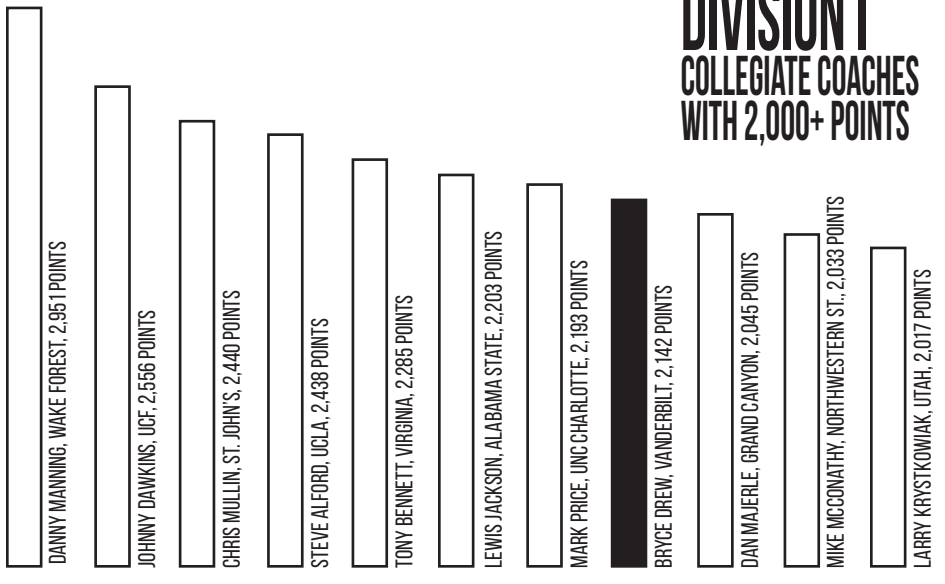

Commodores vs. OVC

The Commodores have a 59-8 record all-time against members of the current Ohio Valley Conference. Vanderbilt defeated Belmont earlier this season in the team's other matchup with an OVC team this season.

970

Vanderbilt has made a 3-pointer in 970 consecutive games, a streak which began at the inception of the 3-point line in 1986-87. The Commodores rank second only to UNLV for the longest streak in Division I basketball. Vanderbilt, UNLV and Princeton are the only three schools in college basketball to have made at least one 3-pointer in every game played since the 3-point line was implemented.

NBA Commodores

Vanderbilt was one of only three schools (Kentucky, Washington) with two first-round selections in the 2016 NBA Draft when Wade Baldwin IV was drafted 17th by the Memphis Grizzlies and Damian Jones was selected 30th by the Golden State Warriors. Baldwin IV and Jones became the sixth and seventh first-round picks, respectively, in the history of the program, joining Will Perdue in 1988 (11th, Chicago), Jeff Turner in 1984 (7th, New Jersey), Clyde Lee in 1966 (3rd, San Francisco), and John Jenkins (23rd, Atlanta), and Festus Ezeli (30th, Golden State) in 2012.

Memorial Gym close to 1,000

The matchup with Tennessee State will be the 991st regular season game played at Memorial Gym.

2015-16 National Statistics

In 2015-16, the Commodores finished in a tie for third nationally in three-point field goal percentage defense, limiting opponents to only 29.4% from three. Vanderbilt also finished fifth in field goal percentage defense (38.6%) and ninth in blocks per game (5.5). Luke Kornet tied for third nationally in blocks, averaging 3.0 per contest.

DORES SIGN THREE

Head Coach Bryce Drew inked his first signing class in November, signing 6'2 guard Maxwell Evans, from Houston, Texas, 6'2 guard Saben Lee, from Tempe, Ariz., and Ejike Obinna, a 6'9 center from Enugu, Nigeria.

Evans is the number 16-ranked prospect in the state of Texas and 247sports.com ranks him as the 11th-ranked combo guard nationally.

Lee is a four-star prospect and the number 92-ranked player by Scout.com and the number 17 point guard by 247sports.com.

Obinna attends the Virginia Academy in Ashburn, Va., is a 4-star prospect by ESPN.com and Rivals.com, and is the 107th-ranked prospect in the class of 2017 by 247sports.com.

SEC LEADERS

The Commodores are tied with Ole Miss for the lead in the SEC in three-point field goals made with 9.3 per game, and the lead the SEC in three-point field goal percentage (.406).

Riley LaChance leads the SEC in three-point field goal percentage at 70% (14-20), with Matthew Fisher-Davis sixth at 45.7% (16-35). Fisher-Davis is fourth in threes made (2.7), with LaChance tied for eighth with 2.3 made per game.

Commodore Postseason History