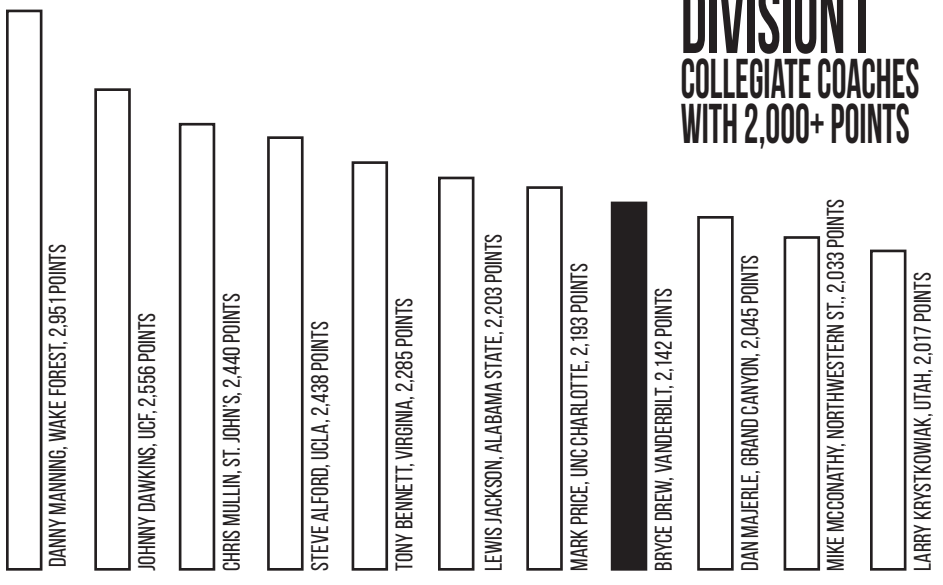

DORES SIGN THREE

Head Coach Bryce Drew inked his first signing class in November, signing 6'2 guard Maxwell Evans, from Houston, Texas, 6'2 guard Saben Lee, from Tempe, Ariz., and Ejike Obinna, a 6'9 center from Enugu, Nigeria.

Evans is the number 16-ranked prospect in the state of Texas and 247sports.com ranks him as the 11th-ranked combo guard nationally.

Lee is a four-star prospect and the number 92-ranked player by Scout.com and the number 17 point guard by 247sports.com.

Obinna attends the Virginia Academy in Ashburn, Va., is a 4-star prospect by ESPN.com and Rivals.com, and is the 107th-ranked prospect in the class of 2017 by 247sports.com.

Commodores vs. Big South

The Commodores have a 12-0 record all-time against members of the current Big South Conference. High Point is the only Big South conference team on this year's regular season schedule.

972

Vanderbilt has made a 3-pointer in 972 consecutive games, a streak which began at the inception of the 3-point line in 1986-87. The Commodores rank second only to UNLV for the longest streak in Division I basketball. Vanderbilt, UNLV and Princeton are the only three schools in college basketball to have made at least one 3-pointer in every game played since the 3-point line was implemented.

NBA Commodores

Vanderbilt was one of only three schools (Kentucky, Washington) with two first-round selections in the 2016 NBA Draft when Wade Baldwin IV was drafted 17th by the Memphis Grizzlies and Damian Jones was selected 30th by the Golden State Warriors. Baldwin IV and Jones became the sixth and seventh first-round picks, respectively, in the history of the program, joining Will Perdue in 1988 (11th, Chicago), Jeff Turner in 1984 (7th, New Jersey), Clyde Lee in 1966 (3rd, San Francisco), and John Jenkins (23rd, Atlanta), and Festus Ezeli (30th, Golden State) in 2012.

2015-16 National Statistics

In 2015-16, the Commodores finished in a tie for third nationally in three-point field goal percentage defense, limiting opponents to only 29.4% from three. Vanderbilt also finished fifth in field goal percentage defense (38.6%) and ninth in blocks per game (5.5). Luke Kornet tied for third nationally in blocks, averaging 3.0 per contest.

Commodore Postseason History

The Commodores have been named to 14 NCAA Tournaments and 12 NIT's. Vanderbilt advanced to the Elite 8 in 1965 (field of 23), and the Sweet 16 in 1988, 1993, 2004, and 2007. The Commodores captured the NIT Championship in 1990 and finished runner-up in 1994.

Vanderbilt Coaching History

Bryce Drew is the ninth Commodore basketball coach of the modern era and the 27th all time.

Vanderbilt Basketball History

This is the 114th year of Vanderbilt basketball, with the first season taking place in 1900-01. There were no teams in 1904-05 and 1905-06.