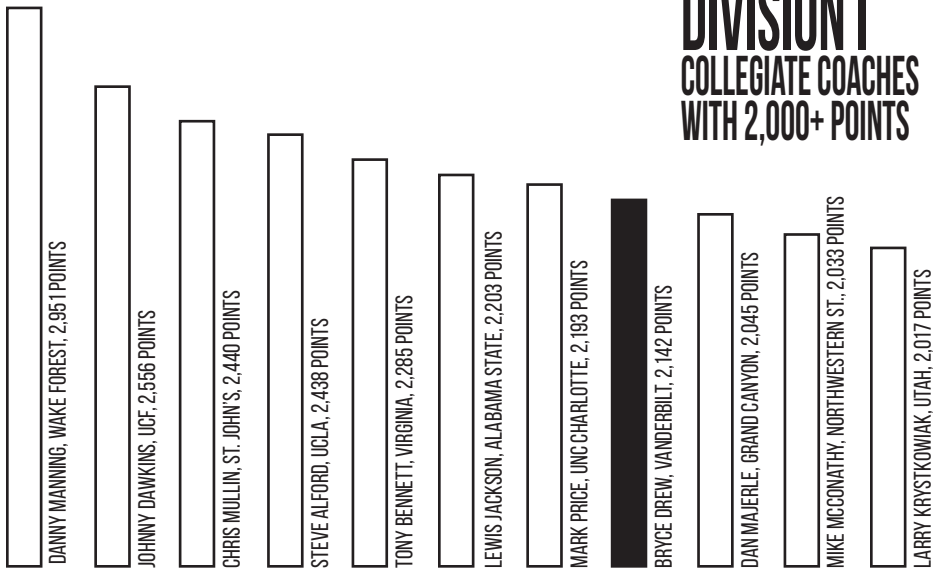

DORES SIGN THREE

Head Coach Bryce Drew inked his first signing class in November, signing 6'2 guard Maxwell Evans, from Houston, Texas, 6'2 guard Saben Lee, from Tempe, Ariz., and Ejike Obinna, a 6'9 center from Enugu, Nigeria.

Evans is the number 16-ranked prospect in the state of Texas and 247sports.com ranks him as the 11th-ranked combo guard nationally.

Lee is a four-star prospect and the number 92-ranked player by Scout.com and the number 17 point guard by 247sports.com.

Obinna attends the Virginia Academy in Ashburn, Va., is a 4-star prospect by ESPN.com and Rivals.com, and is the 107th-ranked prospect in the class of 2017 by 247sports.com.

Commodores vs. SEC

Vanderbilt is in its 84th SEC season and is a charter member of the league. All time against current members of the conference, Vanderbilt is 698-685.

977

Vanderbilt has made a 3-pointer in 977 consecutive games, a streak which began at the inception of the 3-point line in 1986-87. The Commodores rank second only to UNLV for the longest streak in Division I basketball. Vanderbilt, UNLV and Princeton are the only three schools in college basketball to have made at least one 3-pointer in every game played since the 3-point line was implemented.

NBA Commodores

Vanderbilt was one of only three schools (Kentucky, Washington) with two first-round selections in the 2016 NBA Draft when Wade Baldwin IV was drafted 17th by the Memphis Grizzlies and Damian Jones was selected 30th by the Golden State Warriors. Baldwin IV and Jones became the sixth and seventh first-round picks, respectively, in the history of the program, joining Will Perdue in 1988 (11th, Chicago), Jeff Turner in 1984 (7th, New Jersey), Clyde Lee in 1966 (3rd, San Francisco), and John Jenkins (23rd, Atlanta), and Festus Ezeli (30th, Golden State) in 2012.

First Time This Season

With the win over Chattanooga on December 17, Vanderbilt won its first game this season when: trailing at halftime, trailing with five minutes remaining, tied with two minutes remaining, in a game decided by 3 points or less, when outshot by an opponent, when outrebounded by an opponent, and when an opponent scores 70 points or more.

Fisher-Davis in Top 10 for 3's

Matthew Fisher-Davis now has 187 threes in his Vanderbilt career and is in 10th place in career threes made on the Commodores' all-time list. Fisher-Davis is 10 short of ninth place Mario Moore, who played from 2003-06.

Commodores make 16 3's vs LSU

Vanderbilt made 16 of 32 threes in route to a 96-89 win over LSU on December 29, the Commodores third game this season making 15 or more threes.

On December 29, the two teams combined to make 33 three pointers, which set a new SEC record for combined threes in a game.

Vanderbilt Basketball History

This is the 114th year of Vanderbilt basketball, with the first season taking place in 1900-01. There were no teams in 1904-05 and 1905-06.