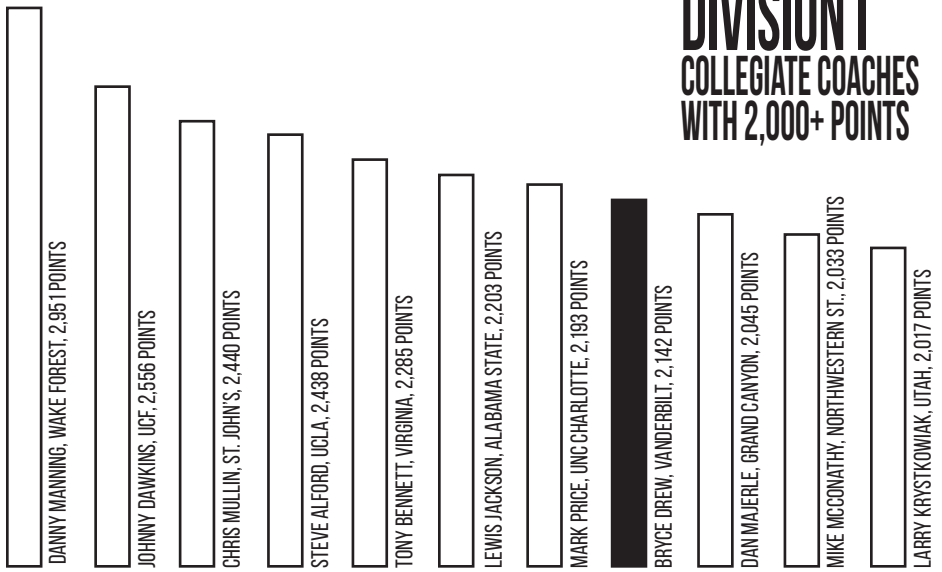

DIVISION I COLLEGIATE COACHES WITH 2,000+ POINTS

CONSENSUS TOP 10 2018 RECRUITING CLASS

Head coach Bryce Drew and his staff have assembled quite the recruiting class for 2018, with the Commodores receiving commitments from two five-star players, Darius Garland and Simi Shittu, and four-star wing player Aaron Nesmith. Most recruiting services have Vanderbilt in the top 10 nationally for their 2018 class. The Commodores, who had only signed one five-star player in the history of the program (John Jenkins, November of 2008), signed Garland and Shittu within a nine-day span.