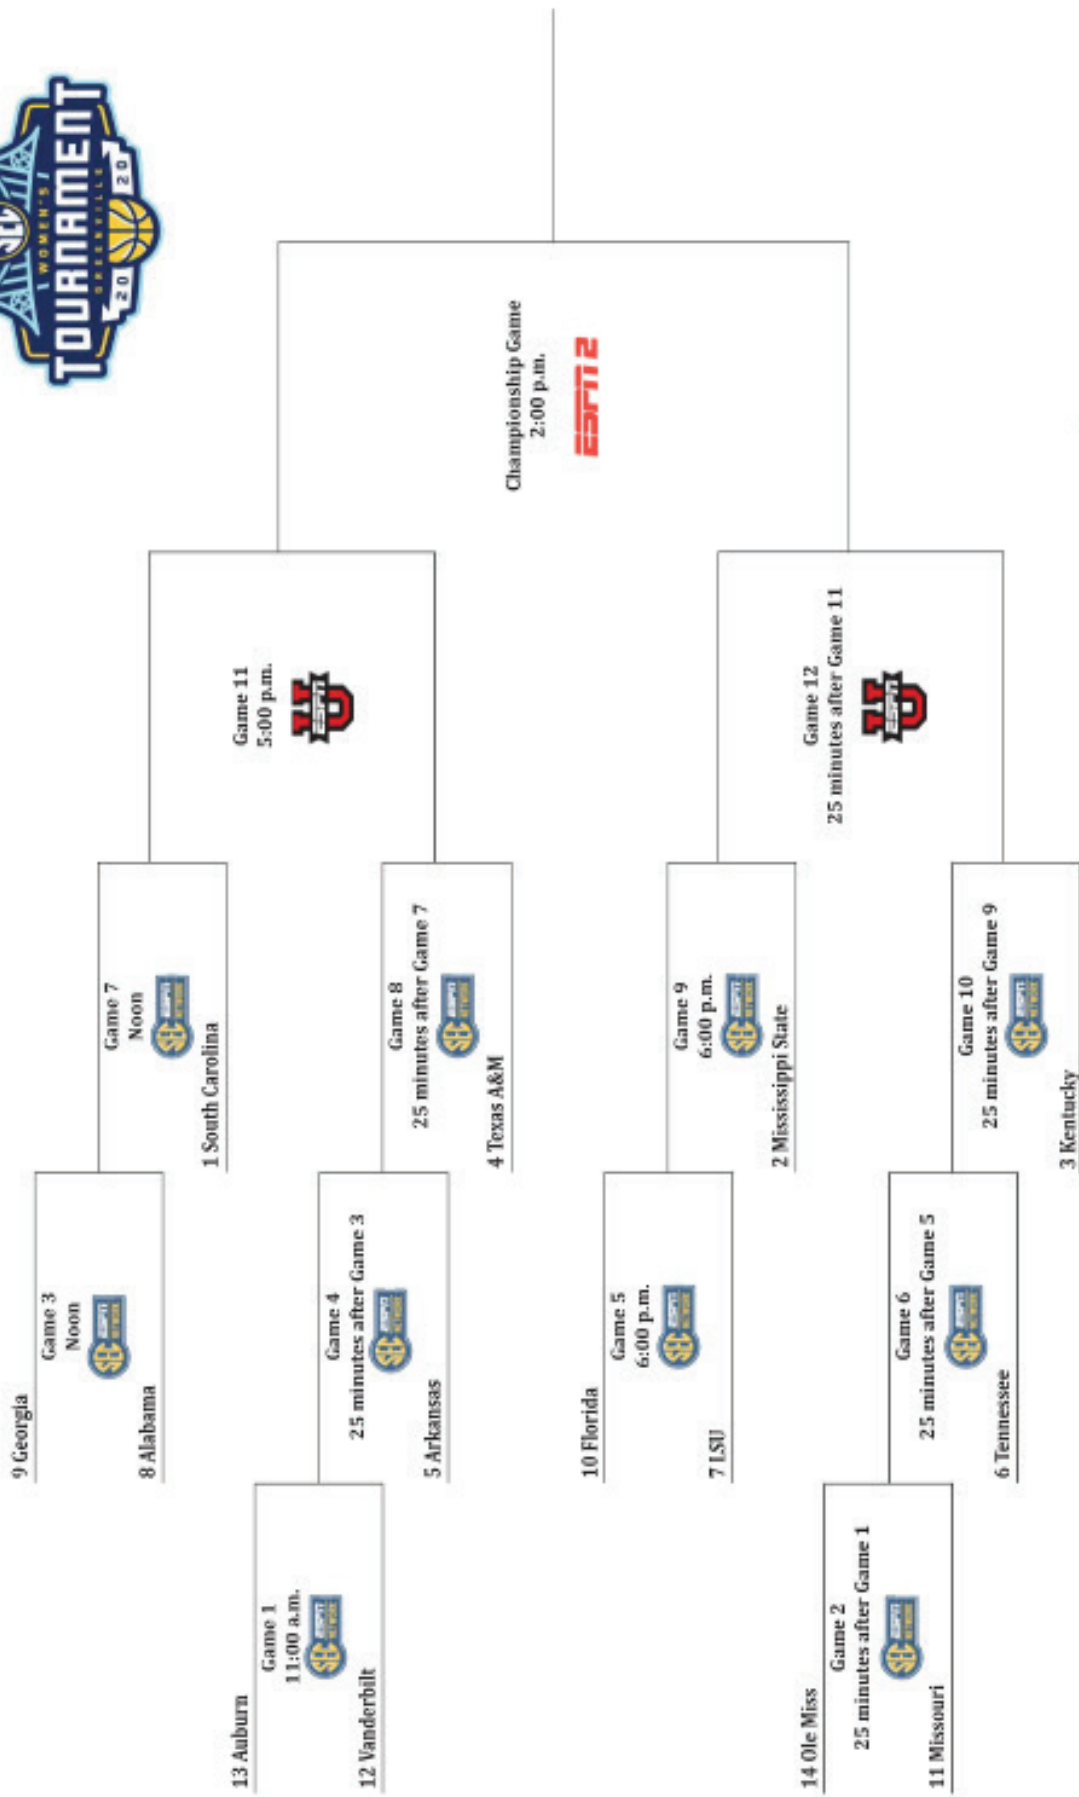

2020 SEC Women's Basketball Tournament
March 4 - 8 • Greenville, S.C. • Bon Secours Wellness Arena

Wed., March 4 Thurs., March 5 Fri., March 6 Sat., March 7 Sun., March 8

All Times Eastern

TV/RADIO ROSTER