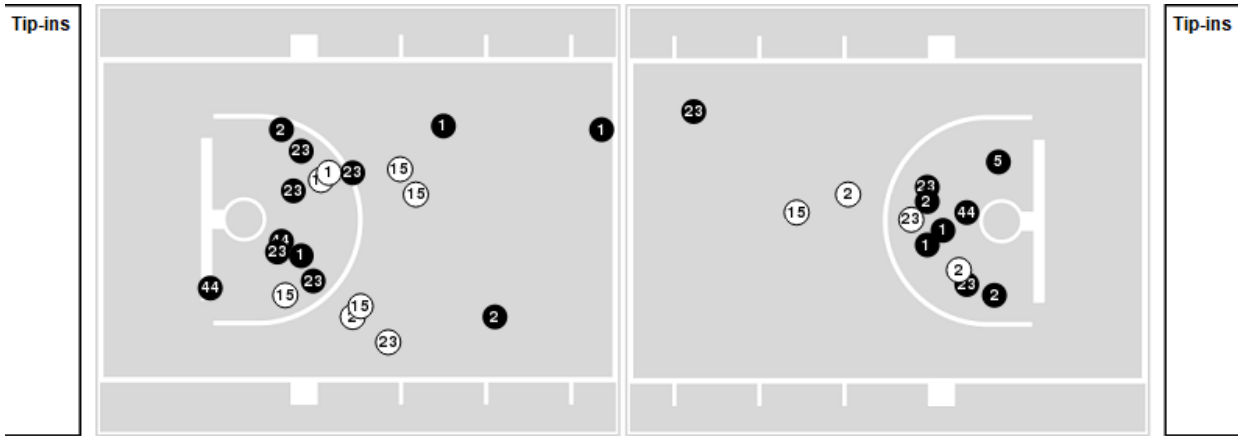

Blow Up Chart

● Made   ○ Missed   N - Player Number

Vanderbilt	M/A	%
Field Goals	29/67	43
2 Points	23/43	53
3 Points	6/24	25
Free Throws	10/13	77

Vanderbilt	M/A	%
Points in the Paint	42 (21 / 33)	64
Fast Break Points	8 (4/4)	100
Second Chance Points	16 (9/17)	53
Effective FG%	48