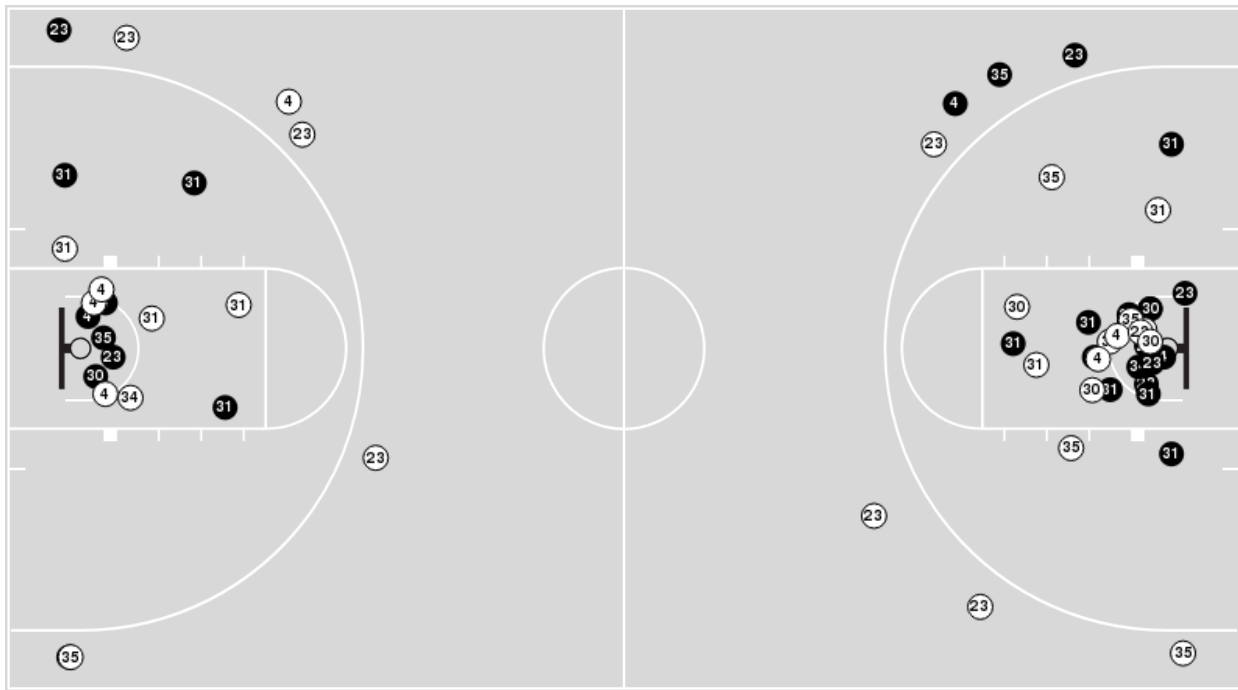

Officials: Eric Baker, Chaney Muench, Ifeyinwa Seales

Players => 2, 5, 30, 1, 12, 3, 15, 23, 4, 25, 31, 33, 34, 35FG Types=>AllResults=>All

Little Rock

All Field Goals