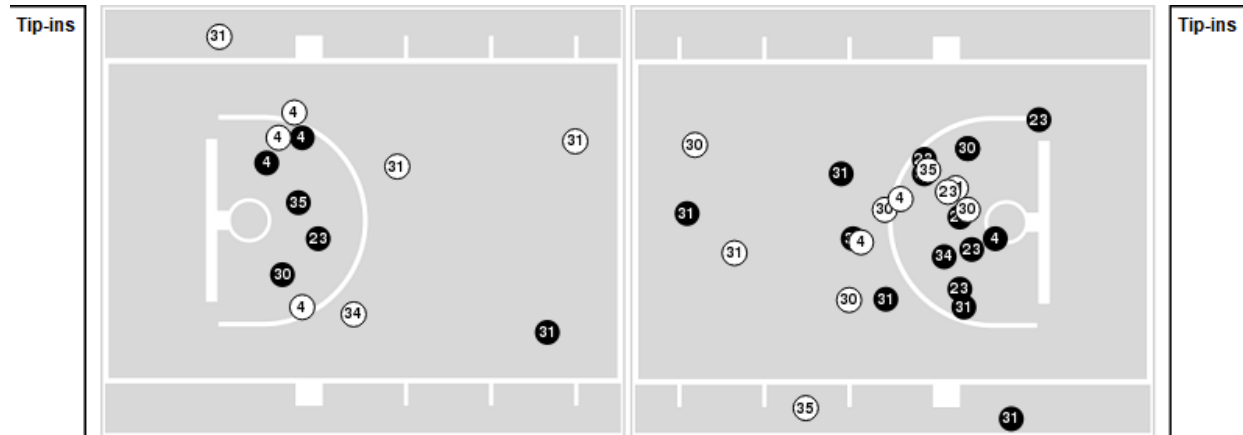

Blow Up Chart

● Made ○ Missed N - Player Number

Little Rock	M/A	%
Field Goals	30/59	51
2 Points	25/45	56
3 Points	5/14	36
Free Throws	17/24	71

Little Rock	M/A	%
Points in the Paint	42 (21 / 37)	57
Fast Break Points	21 (16/21)	76
Second Chance Points	7 (5/9)	56
Effective FG%	55