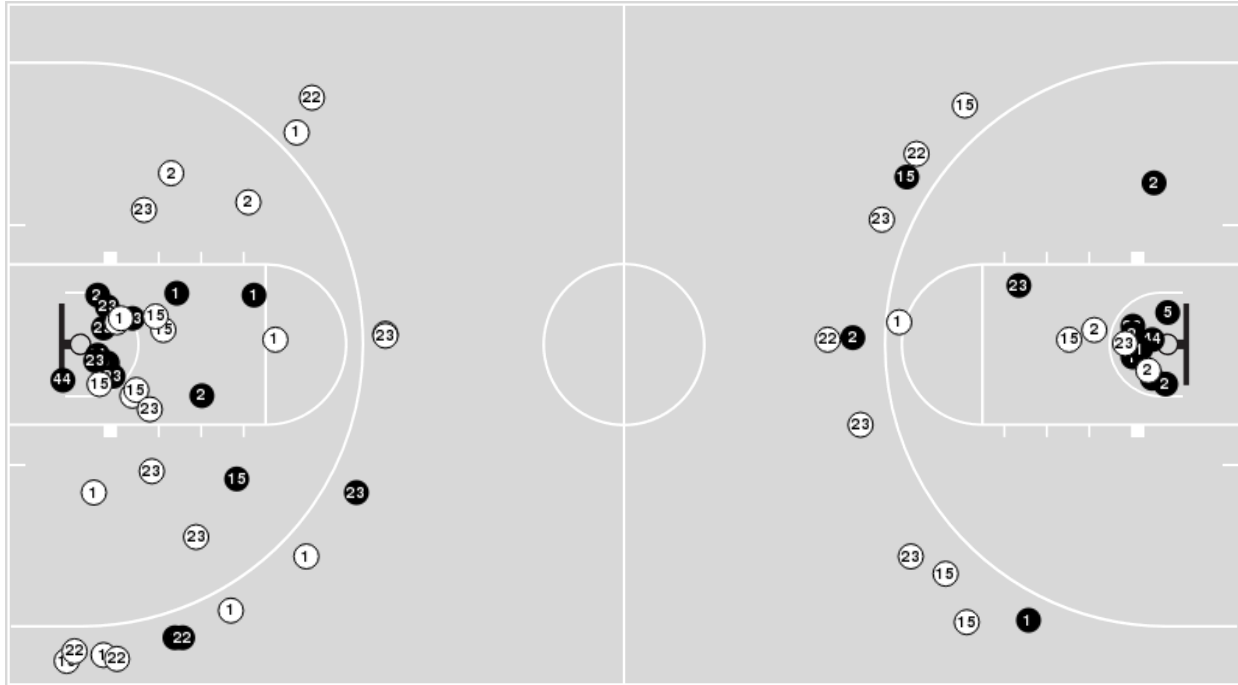

Players => 0, 1, 2, 3, 5, 12, 15, 22, 23, 24, 25, 33, 44, 50FG Types=>AllResults=>All

Vanderbilt

All Field Goals