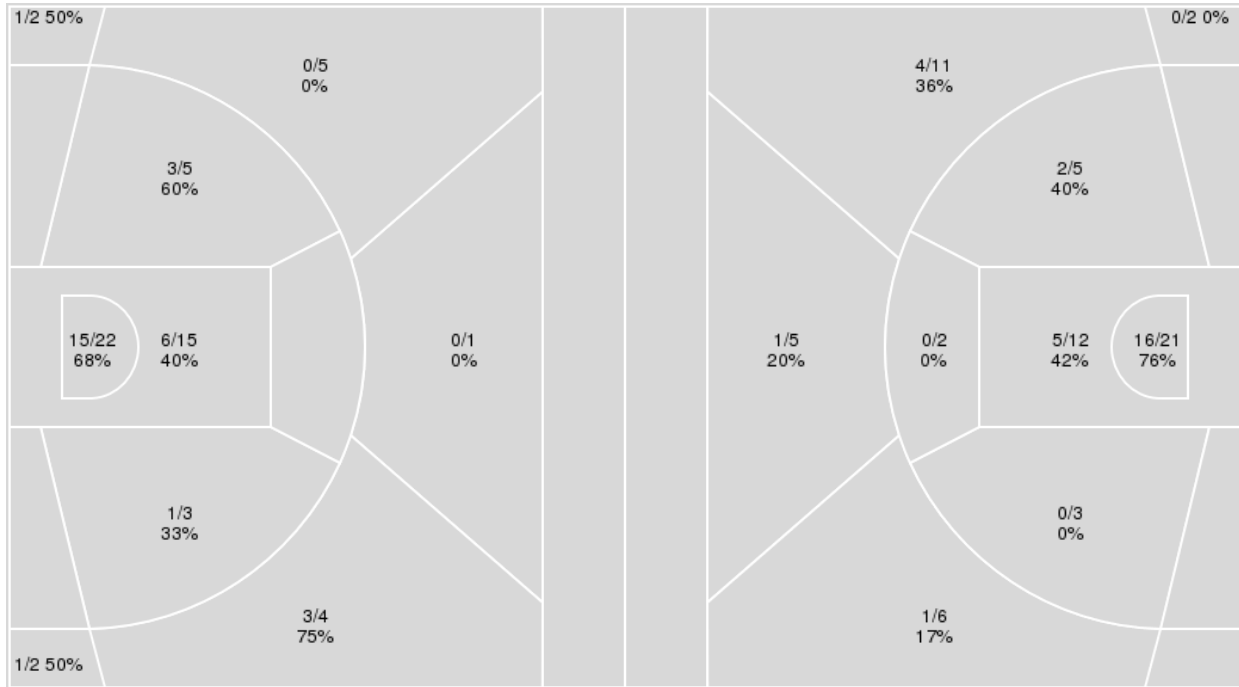

Officials: Eric Baker, Chaney Muench, Ifeyinwa Seales

{ Players => 2, 5, 30, 1, 12, 3, 15, 23, 4, 25, 31, 33, 34, 35; } FG Types
=> All; Results => All;

{ Players => 0, 1, 2, 3, 5, 12, 15, 22, 23, 24, 25, 33, 44, 50; } FG Types
=> All; Results => All;

Little Rock

Vanderbilt

Little Rock	M/A	%
Field Goals	30/59	51
2 Points	25/45	56
3 Points	5/14	36
Free Throws	17/24	71

Vanderbilt	M/A	%
Field Goals	29/67	43
2 Points	23/43	53
3 Points	6/24	25
Free Throws	10/13	77