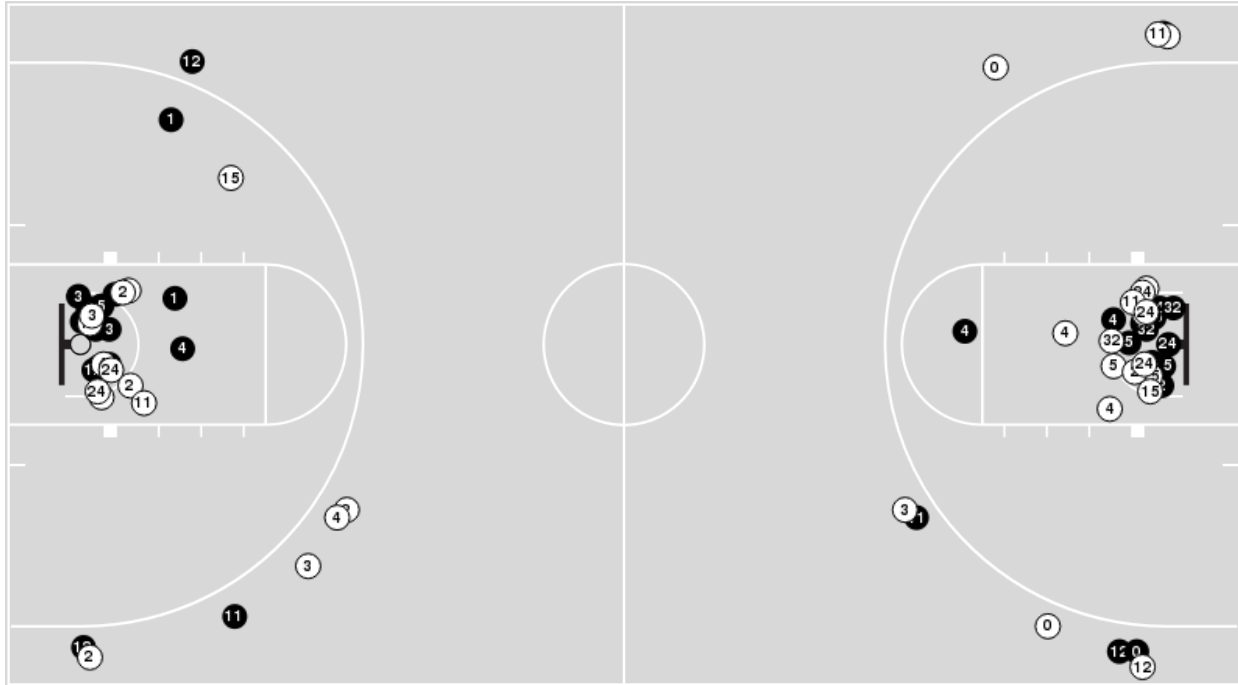

Players => AllFG Types=>AllResults=>All
South Carolina

All Field Goals