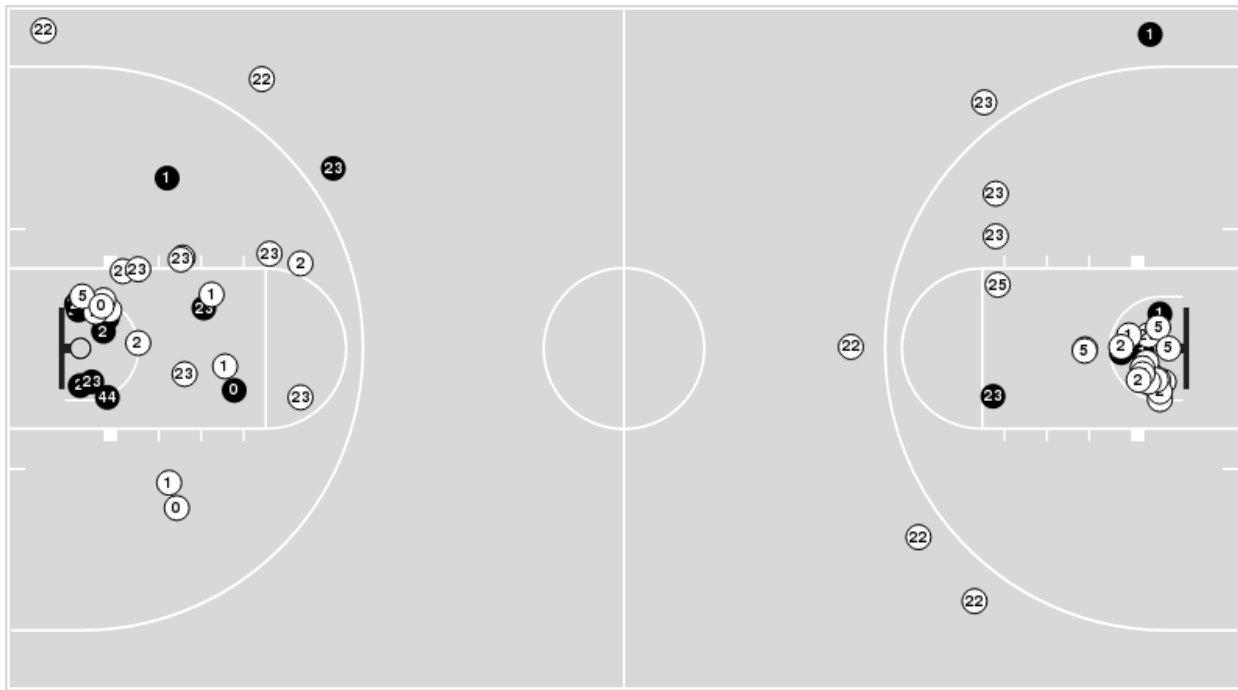

Officials: Laura Morris, Karleena Tobin, Eric Koch

Players => 0, 1, 2, 3, 5, 12, 15, 22, 23, 24, 25, 33, 44, 50FG Types=>AllResults=>All

Vanderbilt

All Field Goals