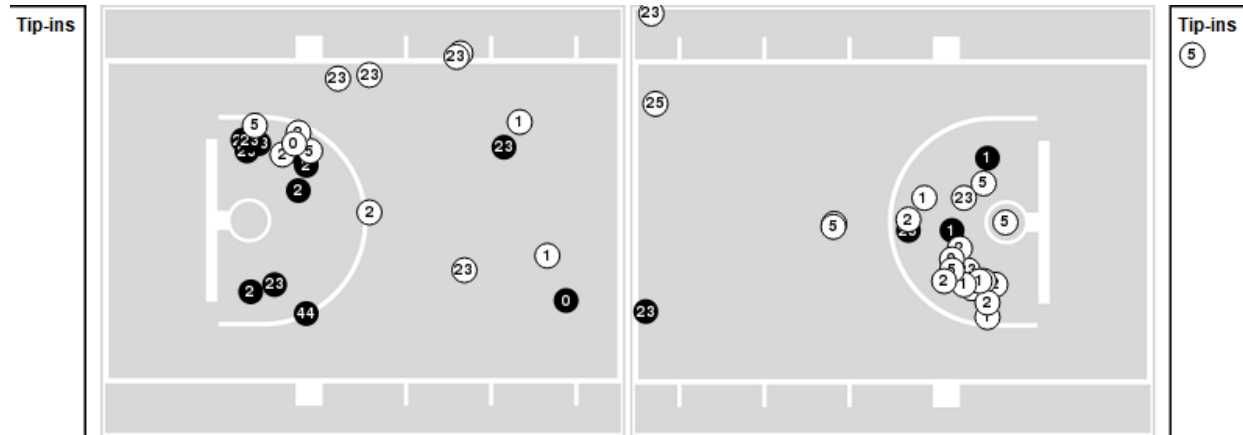

Blow Up Chart

● Made ○ Missed N - Player Number

Vanderbilt	M/A	%
Field Goals	19/65	29
2 Points	17/57	30
3 Points	2/8	25
Free Throws	3/9	33

Vanderbilt	M/A	%
Points in the Paint	32 (16 / 47)	34
Fast Break Points	12 (6/6)	100
Second Chance Points	2 (1/6)	17
Effective FG%	31