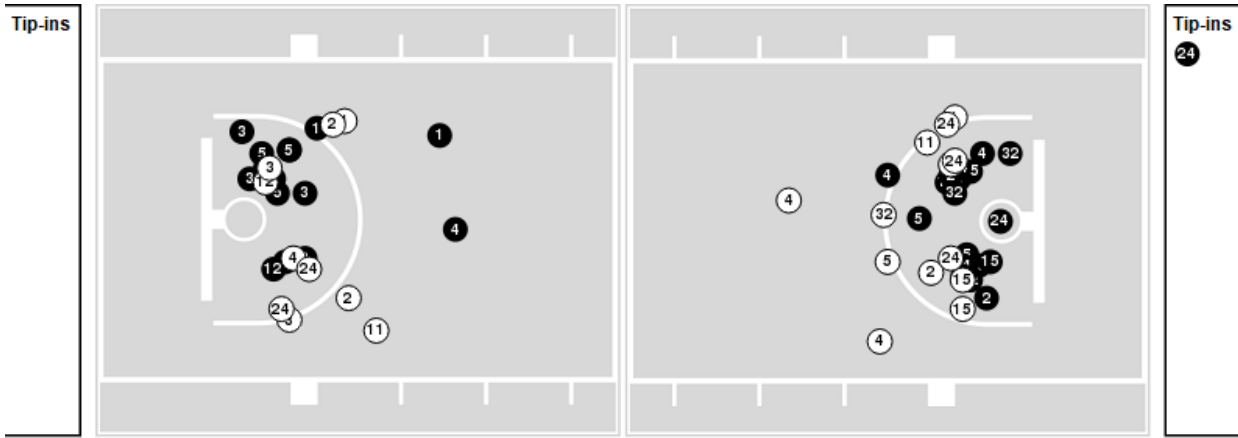

Blow Up Chart

● Made   ○ Missed   N - Player Number

South Carolina	M/A	%
Field Goals	42/76	55
2 Points	35/59	59
3 Points	7/17	41
Free Throws	15/25	60

South Carolina	M/A	%
Points in the Paint	66 (33 / 56)	59
Fast Break Points	41 (23/26)	88
Second Chance Points	20 (11/18)	61
Effective FG%	60