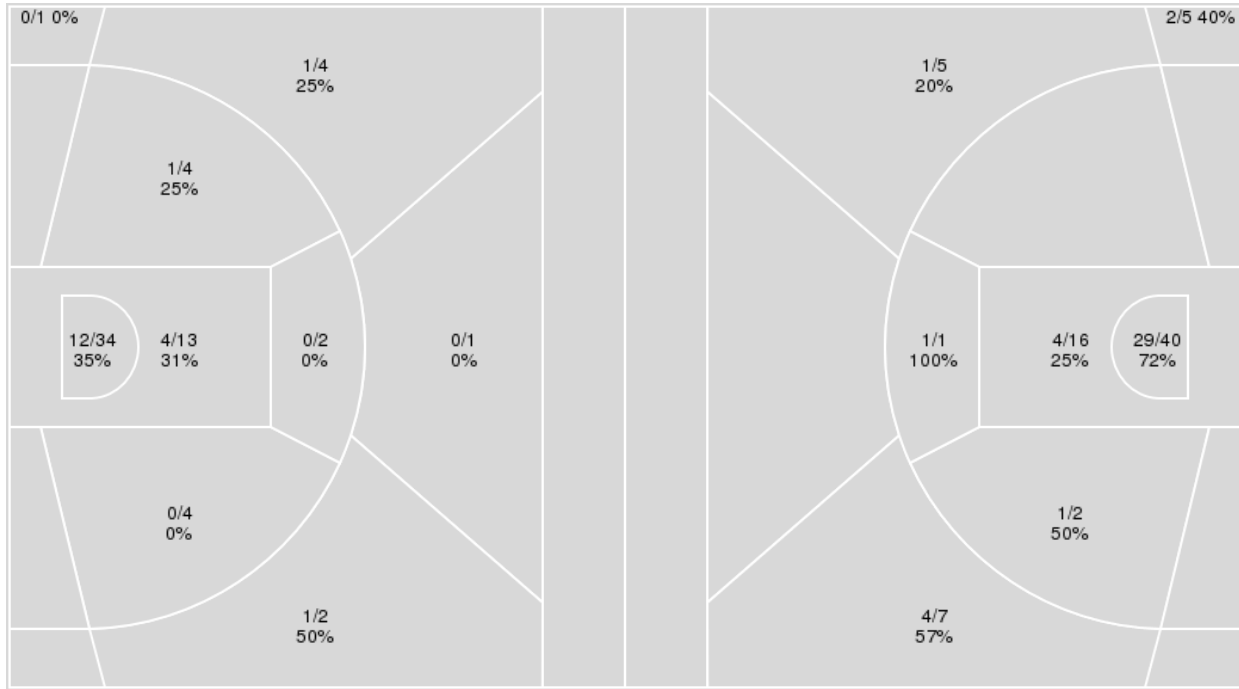

Officials: Laura Morris, Karleena Tobin, Eric Koch

{ Players => 0, 1, 2, 3, 5, 12, 15, 22, 23, 24, 25, 33, 44, 50; } FG Types { Players => All; } FG Types => All; Results => All;
=> All; Results => All;

Vanderbilt

South Carolina

Vanderbilt	M/A	%
Field Goals	19/65	29
2 Points	17/57	30
3 Points	2/8	25
Free Throws	3/9	33

South Carolina	M/A	%
Field Goals	42/76	55
2 Points	35/59	59
3 Points	7/17	41
Free Throws	15/25	60