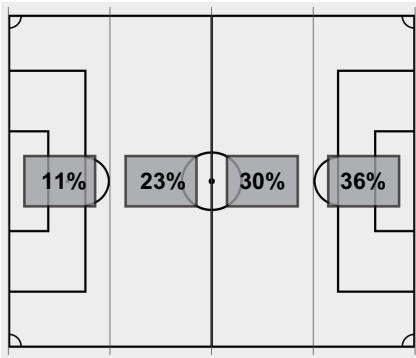

Cautions and ejections:

YC - Commodores #19 45:56; YC - Bulldogs #24 53:31

Stadium: Vanderbilt Soccer Complex

Officials:

Offsides: Georgia 3, Vanderbilt 3.

Soccer Box Score (End of 2nd Half)
2022-23 Women's Soccer
Georgia vs Vanderbilt (10/6/2022 at Nashville, UNITED STATES)

Attacking Direction →

12	TOTAL SHOTS	5
8	SHOTS ON TARGET	2
1	SAVES	7
7	CORNERS	3
3	OFFSIDES	3
1	YELLOW CARDS	1
0	RED CARDS	0
44%	POSSESSION TOTAL	56%

← Attacking Direction

Official's signature _____