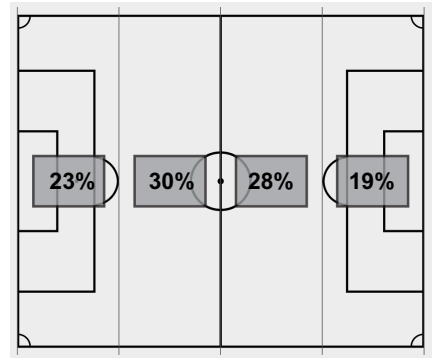

Cautions and ejections:

YC - Commodores #19 45:56; YC - Bulldogs #24 53:31

Stadium: Vanderbilt Soccer Complex

Officials:

Offsides: Georgia 3, Vanderbilt 3.

Soccer Box Score (End of 2nd Half)
2022-23 Women's Soccer
Georgia vs Vanderbilt (10/6/2022 at Nashville, UNITED STATES)

Attacking Direction →

12	TOTAL SHOTS	5
8	SHOTS ON TARGET	2
1	SAVES	7
7	CORNERS	3
3	OFFSIDES	3
1	YELLOW CARDS	1
0	RED CARDS	0
44%	POSSESSION TOTAL	56%

← Attacking Direction

Official's signature _____