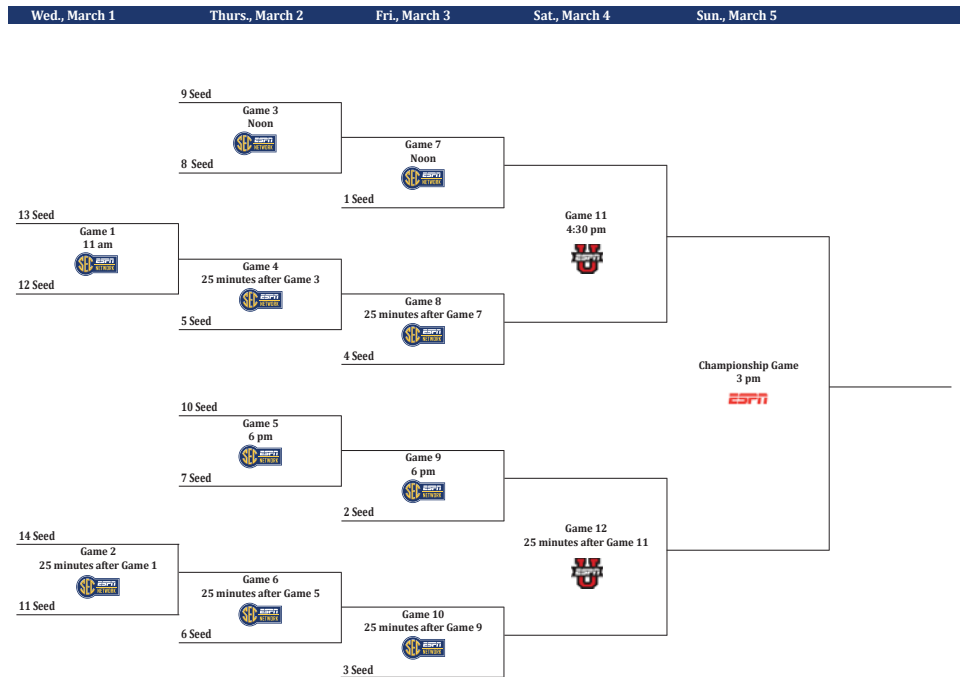

1. **Two-Team Tie:** The following procedure will be used in the following order until the tie is broken:
  - A) Won-lost results of head-to-head competition between the two teams.
  - B) Won-lost record of the two teams versus the No. 1 seed (and proceeding through the No. 14 seed, if necessary).
  - C) Coin flip by the Commissioner.

2. **Three-Team Tie (or more):** Won-lost record of the two teams versus the No. 1 seed (and proceeding through the No. 14 seed, if necessary).
  - A) Best winning percentage of games played among the tied teams (Example: Team A is 3-1, Team B is 2-2 and Team C is 1-3 – Team A would be seeded highest, Team B second-highest and Team C lowest of the three).
  - B) Best winning percentage of the tied teams versus the No. 1 seed (and proceeding through the No. 14 seed, if necessary).
  - C) If two teams remain, coin flip by the Commissioner.
  - D) If three or more teams remain, draw by the Commissioner.

For the purpose of seeding, if an institution is precluded from participating in the tournament, such institution will automatically be seeded last. The No. 11 seed will then receive a bye. However, for the purpose of breaking ties, that team will remain where it finished in the regular-season standings BEFORE being seeded last.

Future Dates & Sites

2024	March 6-10	Greenville
2025	March 5-9	Greenville
2026	March 4-8	TBD

2023 SEC Women's Basketball Tournament March 1 - 5 • Greenville, S.C. • Bon Secours Wellness Arena