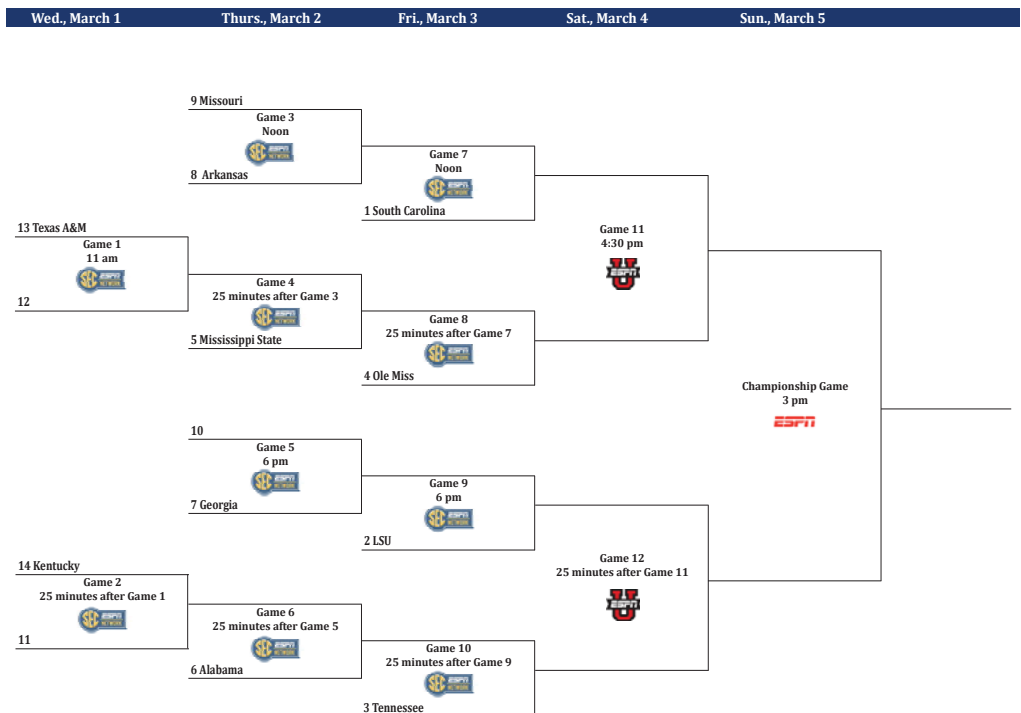

available, they will be posted to the portal as well. The SEC Media Access Guidelines continue to apply to this content and are outlined in the 2023 credentialing registration process. To request access to the SEC Media Portal and create an account, contact: licensing@xosdigital.com.

Future Dates & Sites

2024	March 6-10	Greenville
2025	March 5-9	Greenville
2026	March 4-8	TBD

2023 SEC Women's Basketball Tournament March 1 - 5 • Greenville, S.C. • Bon Secours Wellness Arena