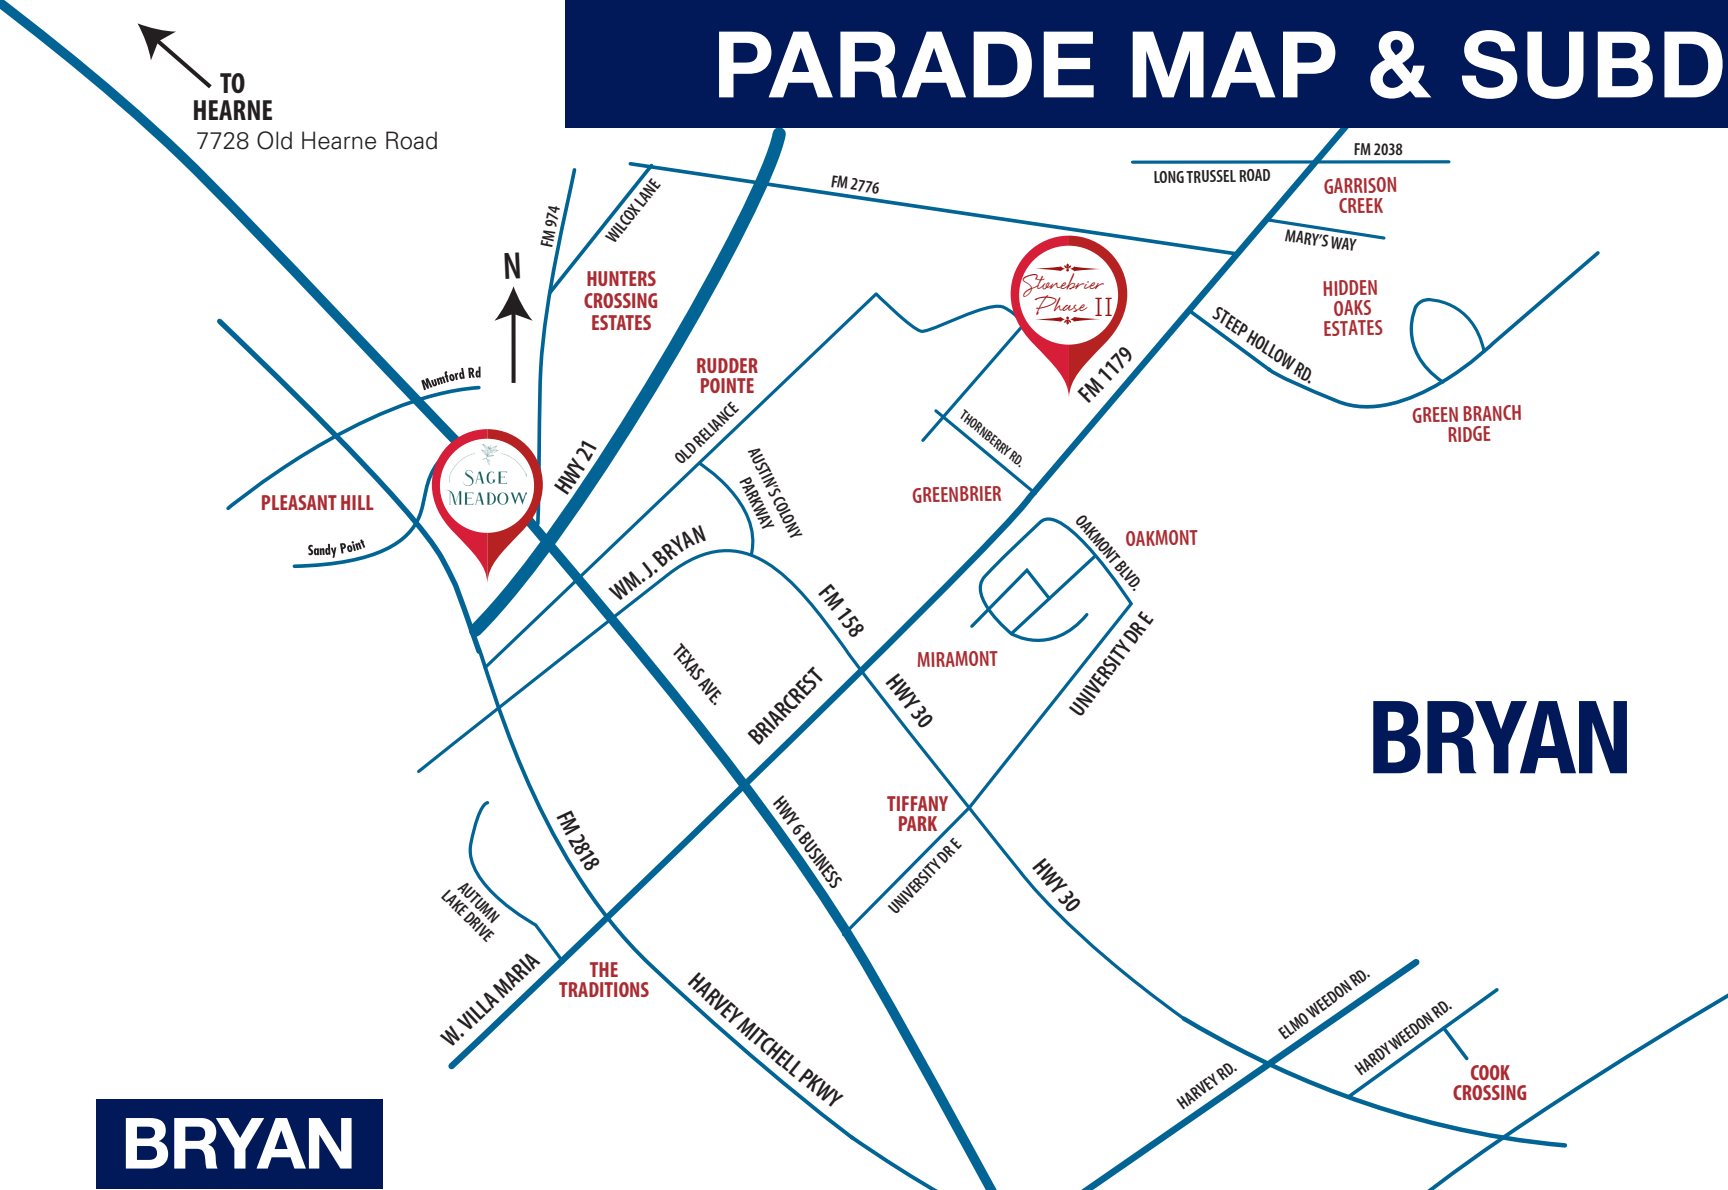

PARADE MAP & SUBDIVISION LISTING

COLLEGE STATION

BRYAN

BRYAN

COMPANY	SUBDIVISION	ADDRESS	DETAILS
Lochmann Construction	Garrison Creek	10301 Bourbon Lane	2,435 sf 4BR/2.5BA
Tredway Custom Homes	Green Branch Ridge	7866 Lakecrest Court	3,048 sf 4BR/2.5BA
The JaxSir Group	Green Branch Ridge	7688 Eagle Vista	3,215 sf 4BR/3.5BA
Kinsington Homes	Greenbrier	3268 Rose Hill Lane	2,693 sf 4BR/3BA
Raven Homes	Hidden Oaks Estates	7697 Mary's Way	3,518 sf 4BR/3BA
Oakwood Custom Homes	Hunter's Crossing Estates	3200 Hunters Crossing	2,330 sf 3BR/2.5BA
G Designs	Miramont	5202 Bourrone Court	3,721 sf 3BR/3BA
RNL Homes	Oakmont	4248 Harding Way	2,983 sf 5BR/3.5BA
Hall Homes	Oakmont	5013 Grayson Way	2,123 sf 3BR/3BA
Reece Homes	Oakmont	5006 Grayson Way	2,750 sf 4BR/4BA
Pitman Custom Homes	Oakmont	4114 Peregrine Way	2,653 sf 3BR/2.5BA
Kinler Custom Homes	Oakmont	4302 Fox River	2,670 sf 4BR/3BA
D.R. Horton	Pleasant Hill	1983 Cartwright Street	1,953 sf 4BR/3BA
Stylecraft	Pleasant Hill	2005 Brisbane Way	1,600 sf 4BR/2BA
Omega Builders	Pleasant Hill	1985 Lili Cove	1,996 sf 4BR/2.5BA
Avonley Homes	Rudder Pointe	3105 Normandy Way	1,900 sf 4BR/2BA
Ranger Home Builders	Rudder Pointe	3101 Normandy Way	2,039 sf 3BR/2BA
NewPhase Home Builders	Sage Meadow	2508 Lightfoot Lane	1,555 sf 3BR/2BA
Kinler Custom Homes	Stonebrier Phase II	4708 North Stonecrest Court	2,154 sf 4BR/3BA
Murphy Signature Homes	The Traditions	2852 Persimmon Ridge Court	2,603 sf 4BR/4BA
Ambit Homes	Tiffany Park	3621 Dawn Court	2,764 sf 4BR/3BA
	Sage Meadow	2508 Lightfoot	15 Lots Available
	Stonebrier Phase II	4708 North Stonecrest	22 Lots Available