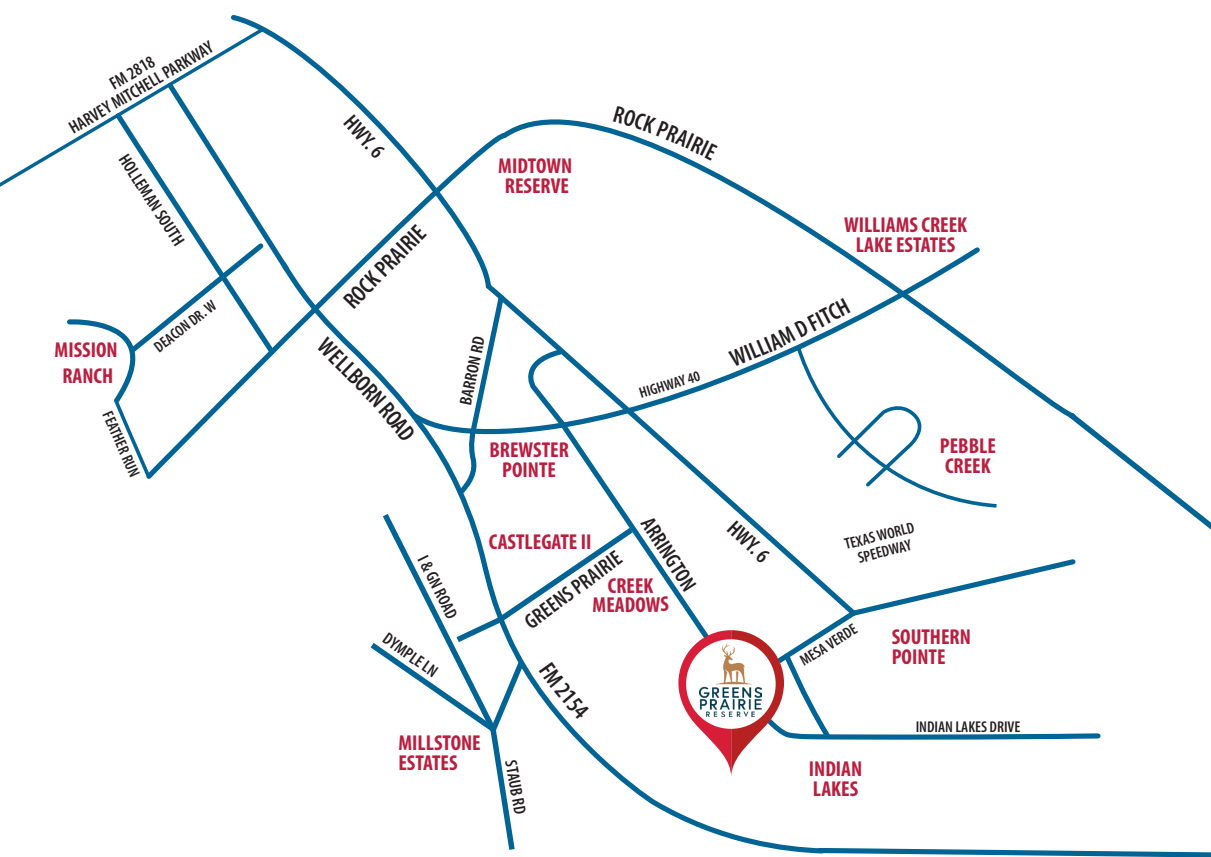

COLLEGE STATION

ADDRESS	DETAILS
4015 Brownway Drive	2,242 sf 3BR/2.5BA
4212 Walleceshire Court	2,430 sf 3BR/2.5BA
10701 Harvey Ranch	2,751 sf 3BR/3.5BA
4813 Pearl River Court	3,353 sf 4BR/3.5BA
4909 Dandelion Court	2,135 sf 3BR/2.5BA
4911 Dandelion Court	2,051 sf 3BR/2BA
4809 Crystal Ridge	3,110 sf 4BR/3BA
4911 Crystal Ridge Court	3,403 sf 5BR/5BA
4813 Crystal Ridge Court	3,498 sf 4BR/4.5BA
4907 Crystal Ridge Court	3,448 sf 5BR/4BA
4805 Crystal Ridge Court	3,470sf 4BR/4BA
4804 Crystal Ridge	3,697 sf 4BR/3BA
15292 Still Water Meadow Loop	2,110 sf 4BR/3.5BA
3755 Tatonga Trail	3,300 sf 4BR/3.5BA
18338 Kamali Way	4,924 sf 5BR/5.5BA
964 Toldeo Bend Drive	1,859 sf 3BR/2BA
5554 Millstone Drive	2,435 sf 4BR/3BA
1912 Cottonwood Terrace Ct.	2,818 sf 4BR/3.5BA
1914 Cottonwood Terrace	1,900 sf 4BR/2BA
1800 Duval River Ct.	4,437 sf 4BR/4.5BA
3655 Hardin Hills	1,758 sf 2BR/2BA
1722 Ball Circle	4,881 sf 5BR/4.5BA
4914 Whistling Straits Loop	6,100 sf 6BR/5.5BA
1401 Bulle Rock Court	4,384 sf 5BR/5BA
5016 Augusta Circle	4,676 sf 4BR/3.5BA
6107 Darlington Avenue	2,321 sf 4BR/3BA
6101 Darlington Avenue	1,783 sf 3BR/2BA
6125 Darlington Avenue	2,600 sf 4BR/3BA
6209 Pocono Drive	1,897 sf 3BR/2BA
6224 Wilkesboro Drive	2,446 sf 4BR/3BA
4417 Jack Court	2,739 sf 4BR/3.5BA
4780 Diamondback Drive	77 Lots Available