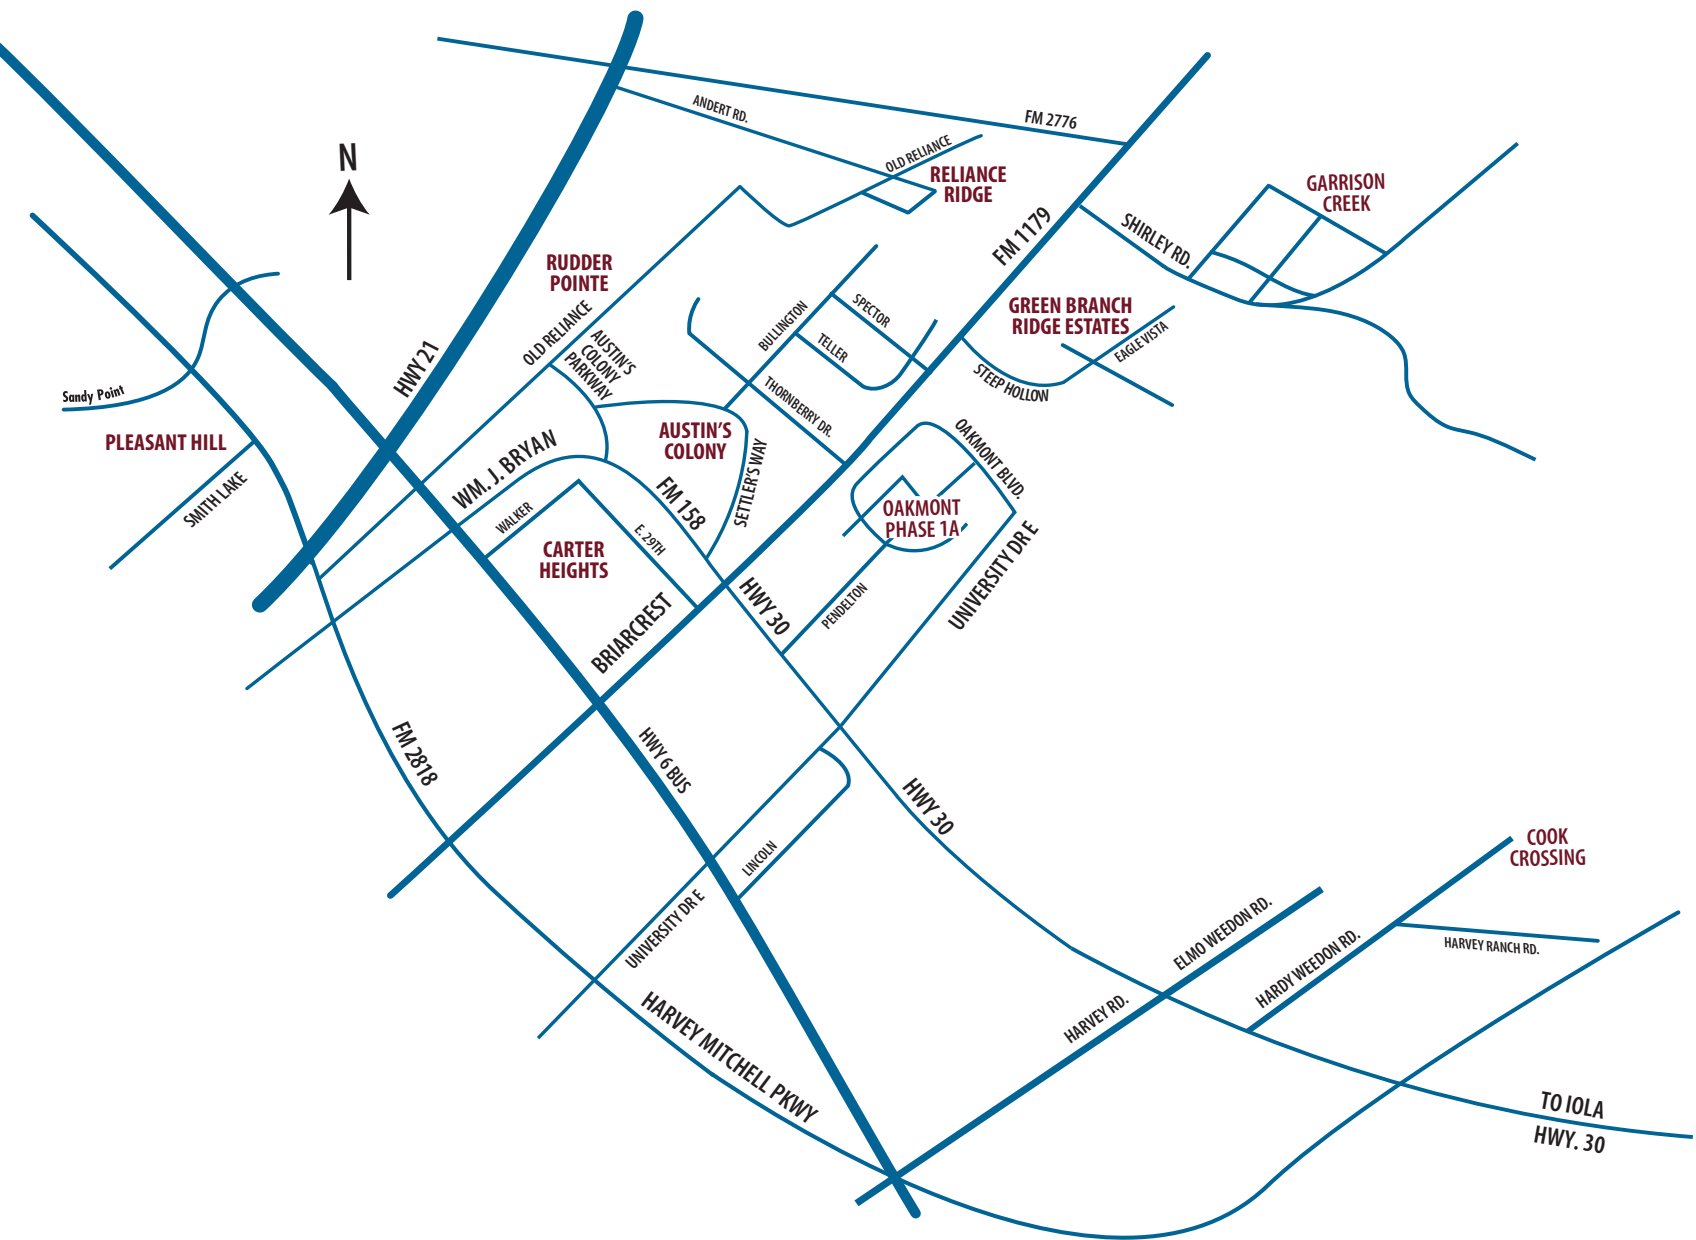

BRYAN

COMPANY

Avonley Homes
Kinsington Homes
Lockhart Homes
Oakwood Custom Homes
Hall Homes
413 Custom Builders
LaFollette Custom Homes
DWS Development
D.R. Horton
Baker Construction
Rafter 12 LUXURY Homes
Ranger Home Builders

SUBDIVISION

Austin's Colony
Austin's Colony
Austin's Colony
Carter Heights
Garrison Creek
Green Branch Ridge Estates
Green Branch Ridge Estates
Oakmont Phase IA
Pleasant Hill
Reliance Ridge
Reliance Ridge
Rudder Point

ADDRESS

3022 Teller Drive
2920 Spector Drive
3005 Teller Drive
1624 Bennett Street
7520 Garrison Creek Drive
7733 Eagle Vista Avenue
7800 Lakecrest Court
5055 Mooney Falls Drive
1983 Cartwright Street
5993 Reliance Ridge Circle
7800 Luke Court
3456 Pointe du Hoc Drive