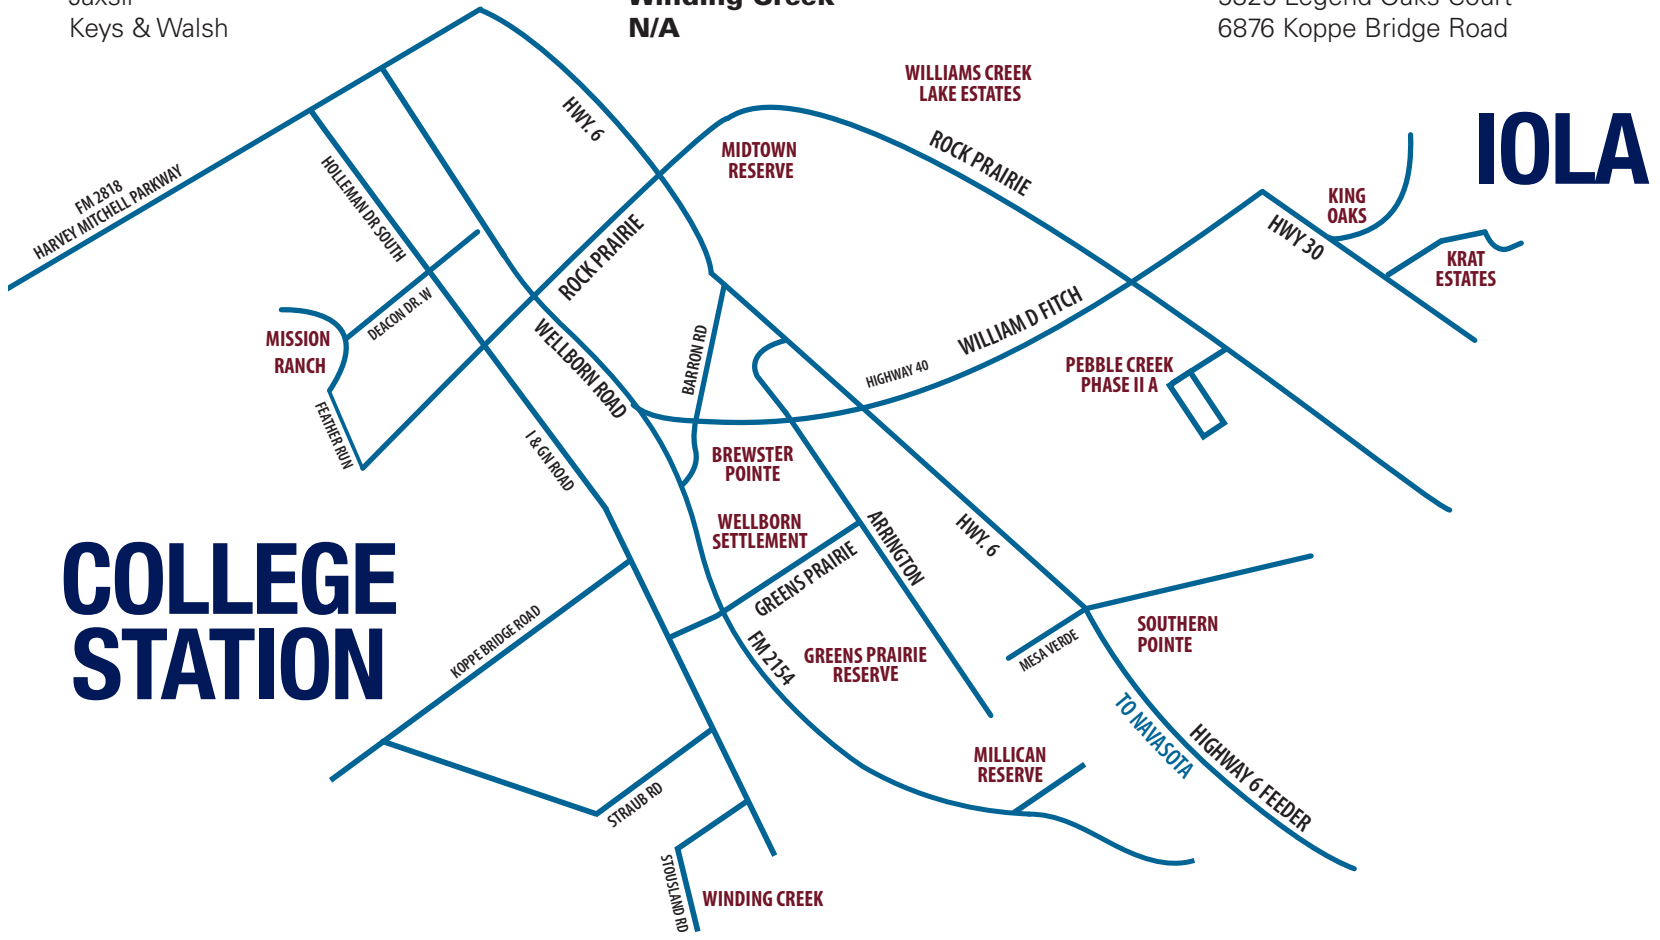

SUBDIVISION

Austin's Colony
Austin's Colony
Austin's Colony
Carter Heights
Garrison Creek
Green Branch Ridge Estates
Green Branch Ridge Estates
Oakmont Phase IA
Pleasant Hill
Reliance Ridge
Reliance Ridge
Rudder Point

ADDRESS

3022 Teller Drive
 2920 Spector Drive
 3005 Teller Drive
 1624 Bennett Street
 7520 Garrison Creek Drive
 7733 Eagle Vista Avenue
 7800 Lakecrest Court
 5055 Mooney Falls Drive
 1983 Cartwright Street
 5993 Reliance Ridge Circle
 7800 Luke Court
 3456 Pointe du Hoc Drive

SUBDIVISION

Brewster Pointe
Cook Crossing
Cook Crossing
Greens Prairie Reserve
Greens Prairie Reserve
Greens Prairie Reserve
Midtown Reserve
Millican Reserve
Mission Ranch
Mission Ranch
Mission Ranch
Mission Ranch
Pebble Creek Phase IIA
Southern Pointe
Southern Pointe
Southern Pointe
Southern Pointe
Wellborn Settlement
Wellborn Settlement
Williams Creek Lake Estates
Winding Creek
Winding Creek
N/A

ADDRESS

2510 Bramber Drive
 10703 Harvey Ranch Road
 10701 Harvey Ranch Road
 4732 Legendary Drive
 4912 Dandelion Court
 4743 Legendary Drive
 978 Lady Bird Lane
 19363 Moonlit Hollow Loop
 1733 Kerr Valley Lane
 3621 Slocum Hill Drive
 3625 Slocum Hill Drive
 3521 Parmer Creek Court
 1957 Arcadia Bluffs Drive
 6101 Darlington Avenue
 6119 Darlington Avenue
 6125 Darlington Avenue
 6212 Daytona Drive
 15168 Cactus Bloom Court
 4217 Skylar Drive
 4423 Jack Court
 5489 Legend Oaks Court
 5325 Legend Oaks Court
 6876 Koppe Bridge Road