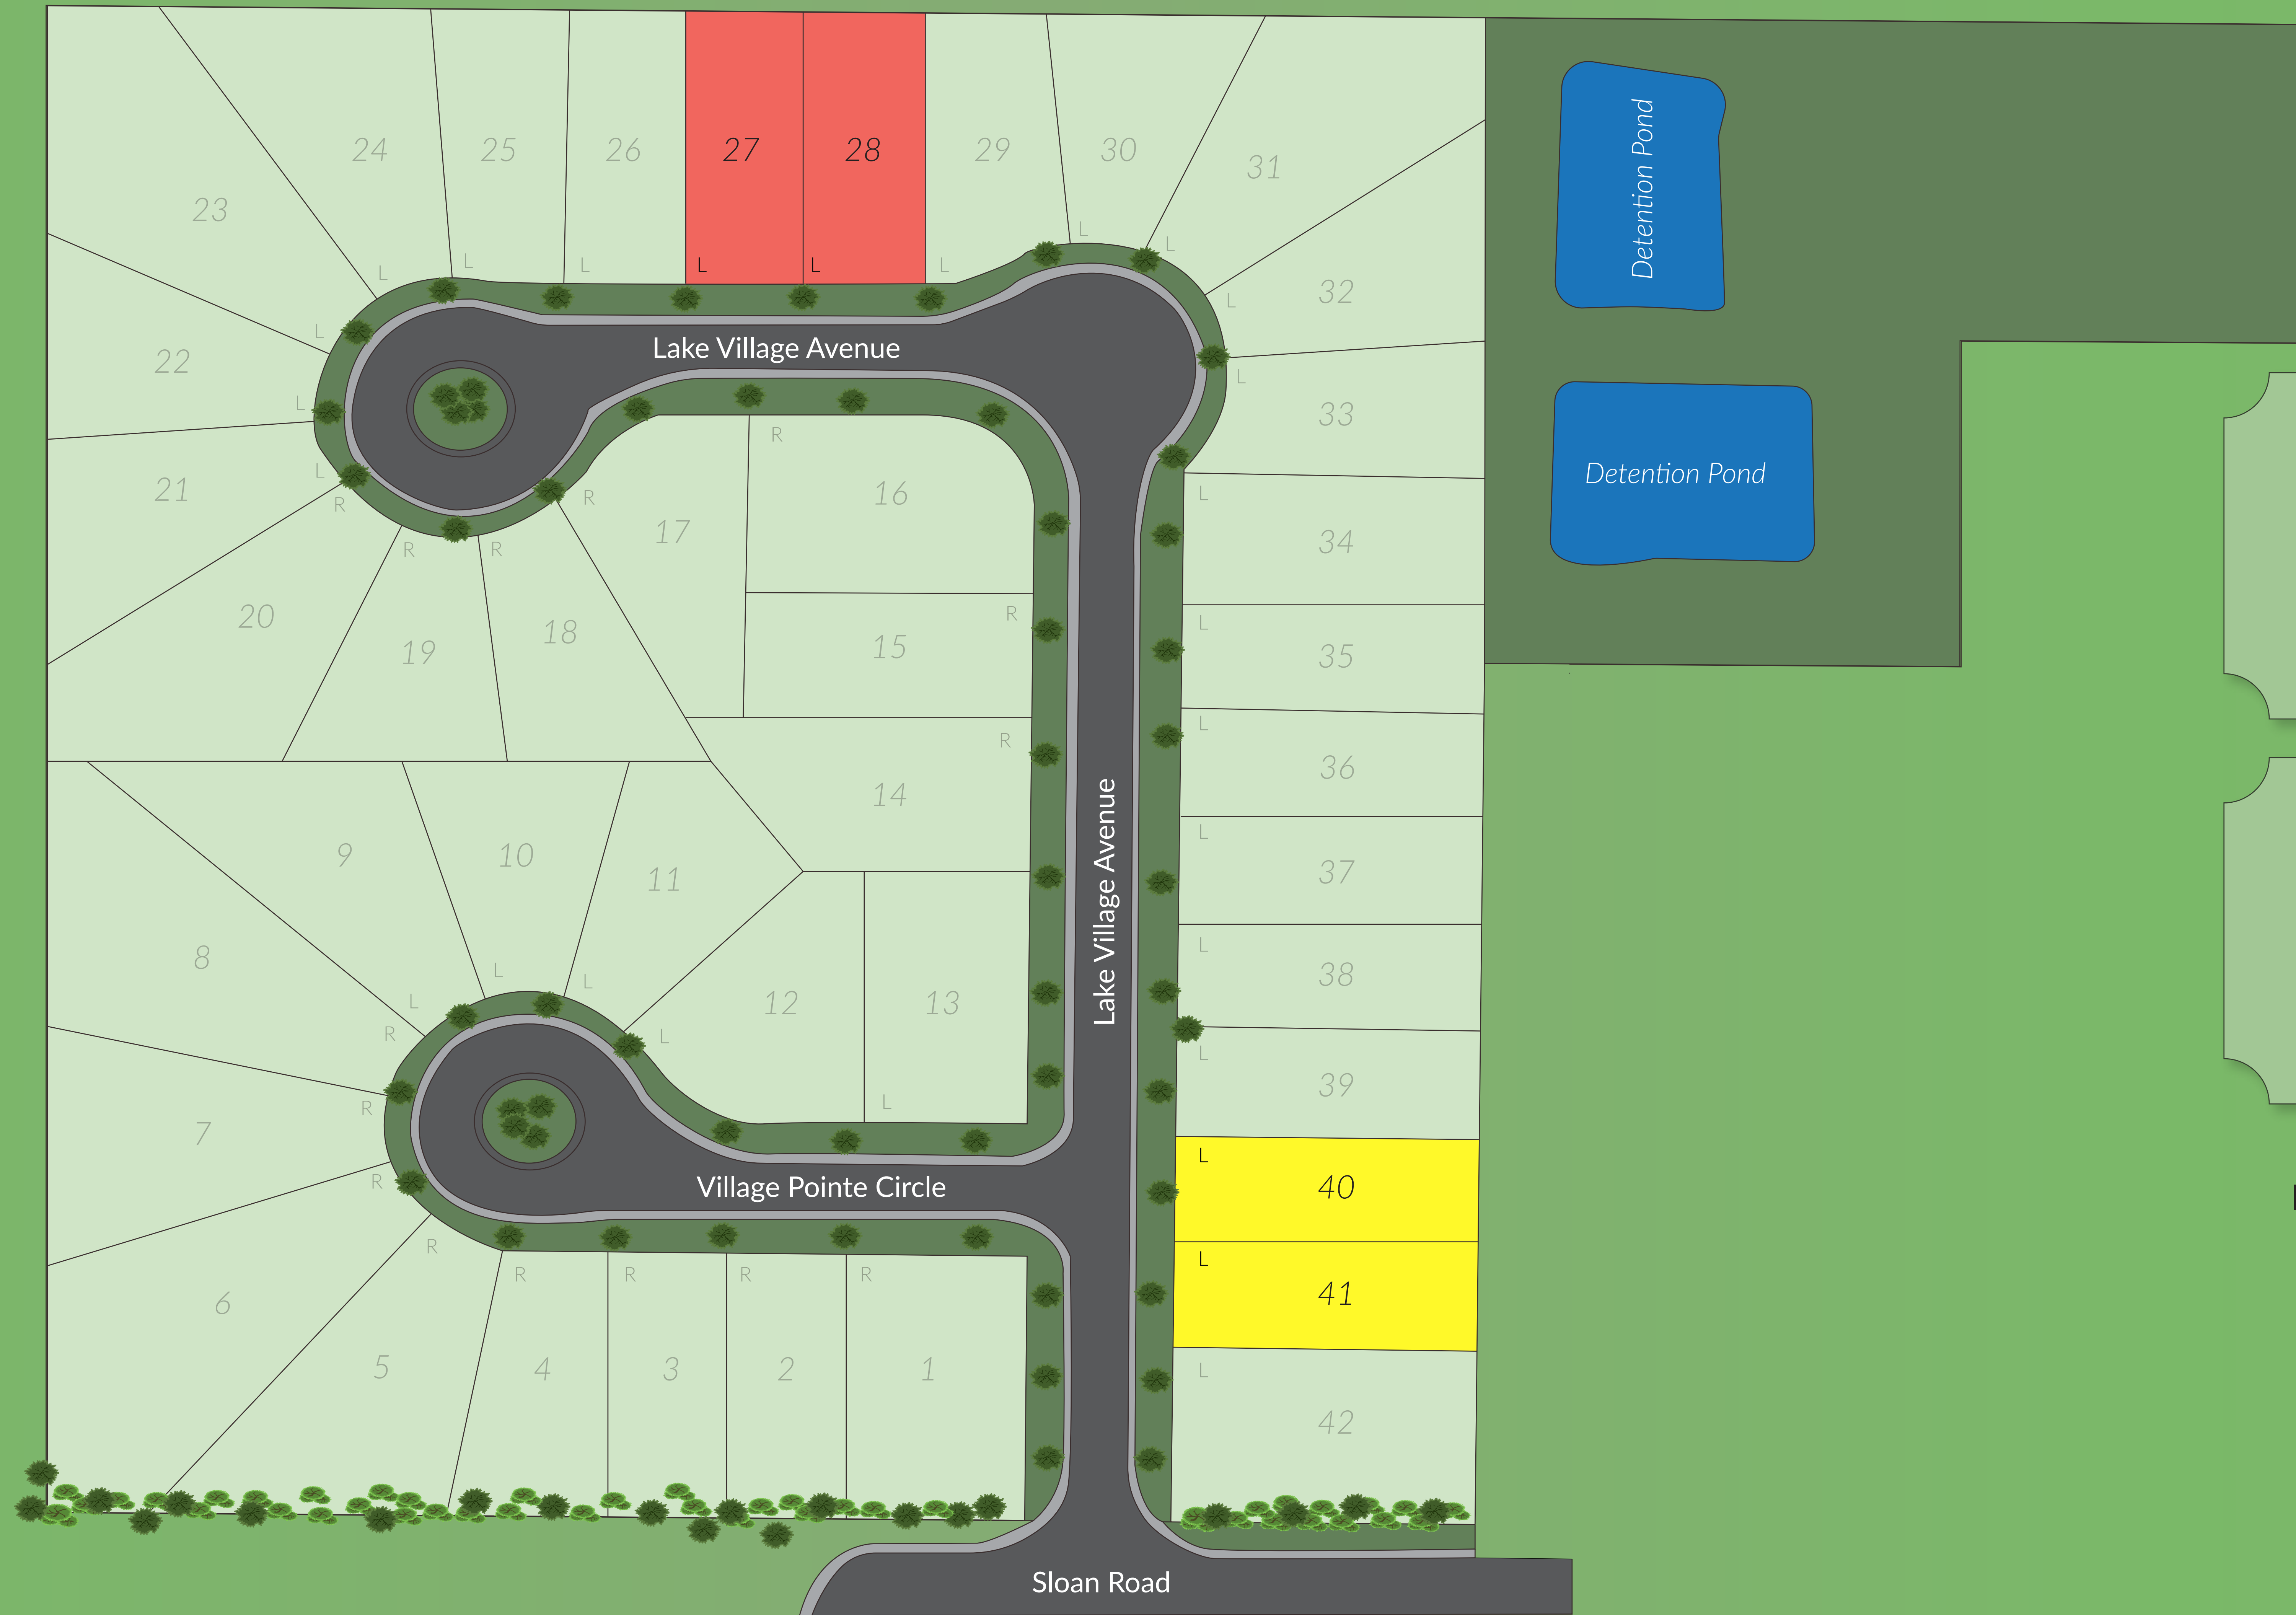

Lake Pointe Preserve

Waterford Township

Lot Information

Lot	Avg. Lot Size	Lot Type
40	50' x 125'	Walkout
41	50' x 125'	Walkout

Quick Occupancy

Lot	Plan	Price
40	Concord (A)	\$399,900
41	Concord (C)	\$409,900