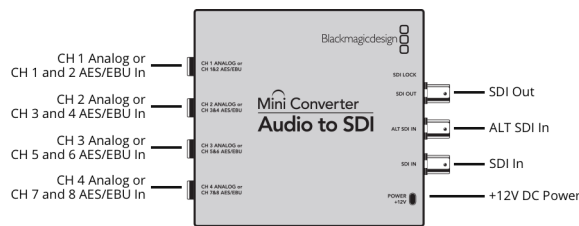

Reclocking

Yes

Standards

SDI Compliance

SMPTE 292M, SMPTE 259M, SMPTE 296M, SMPTE 372M, SMPTE 424M-B, SMPTE 425M, ITU-R BT.656, ITU-R BT.601

SDI Video Rates

SDI video connections are switchable between standard definition and high definition.

SDI Audio Sampling

Television standard sample rate of 48 kHz and 24 bit.

SDI Color Precision

4:2:2, 4:4:4

SDI Color Space

YUV, RGB