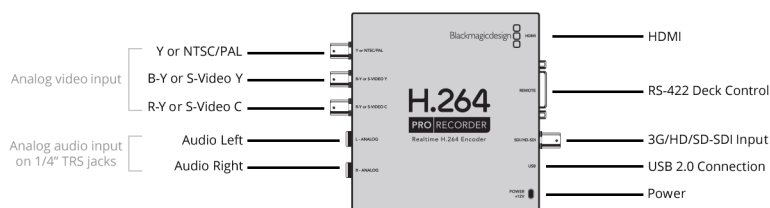

£355

Connections

SDI Video Input

1 x 10-bit SD/HD switchable

Analog Video Input

1 x Component YUV on 3 BNCs switchable to S-Video or Composite. Component supports HD and SD.

HDMI Video Input

1 x HDMI type A connector.

Analog Audio Input

2 Channels of professional balanced analog audio with standard 1/4 inch jack connections.

SDI Audio Input

2 Channels from embedded SDI audio.

HDMI Audio Input

2 Channels from embedded HDMI audio.

Device Control

Sony™ compatible RS-422 deck control port.

Computer Interface

USB 2.0 high speed (480Mb/s)

Standards

SD Format Support

625i/50 PAL and 525i/59.94, 480p NTSC.

HD Format Support

SDI, HDMI and component analog video connections are switchable between standard definition and high definition. SDI switches between 270 Mb/s standard definition SDI, 1.5 Gb/s HD-SDI and 3 Gb/s HD-SDI.