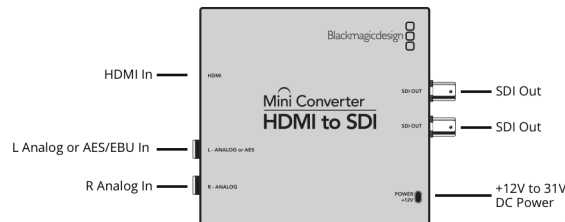

Mini Converter HDMI to SDI

The ideal solution for converting HDMI to SDI in all SD and HD formats up to 1080p60! Audio can be embedded from HDMI, balanced analog or AES/EBU inputs. Mini Converter HDMI to SDI is ideal for adding an SD or HD-SDI output to computers and cameras that have HDMI connections, and for when you don't need the cost of the Ultra HD model!

2 channels of professional balanced digital with standard 1/4 inch jack connections.

HDMI

HDMI type A in

Multi Rate Support

Auto detection of SD, HD or 3G-SDI.

Updates and Configuration

USB

Reclocking

Yes

Standards

SD Format Support

525/23.98 NTSC, 525/29.97 NTSC. 625/25 PAL.

HD Format Support

720p50, 720p59.94, 720p60, 1080i50, 1080i59.94, 1080i60, 1080PsF23.98, 1080PsF24, 1080PsF25, 1080PsF29.97, 1080PsF30, 1080p23.98, 1080p24, 1080p25, 1080p29.97, 1080p30, 1080p50, 1080p59.94, 1080p60.

SDI Video Rates

SDI video connections are switchable between SD, HD, 3G-SDI

SDI Video Sampling

4:2:2

SDI Audio Sampling

Television standard sample rate of 48 kHz and 24 bit.

HDMI Format Support

625/25 PAL, 525/23.98 NTSC, 525/29.97 NTSC, 720p50, 720p59.94, 720p60, 1080i50, 1080i59.94, 1080i60, 1080p23.98, 1080p24, 1080p25, 1080p29.97, 1080p30, 1080p50, 1080p59.94, 1080p60, 2048 x 1080p23.98, 2048 x 1080p24, 2048 x 1080p25.