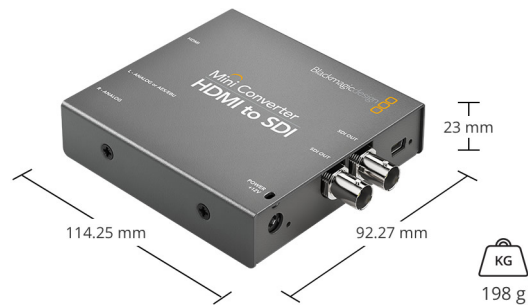

Physical Specifications

Environmental Specifications

Operating temperature
0° to 40° C (32° to 104° F)

Storage temperature
-20° to 45° C (-4° to 113° F)

Relative Humidity
0% to 90% non-condensing

What's Included

Mini Converter HDMI to SDI
Software CD
12V universal power supply with international socket adapters

---

Warranty

3 Year Limited Manufacturer's Warranty.

All items on this website are copyright Blackmagic Design Pty. Ltd. 2016, all rights reserved.
All trademarks are property of their respective owners. MSRP excludes sales taxes/duties and shipping costs.

Blackmagic Design Authorized Reseller