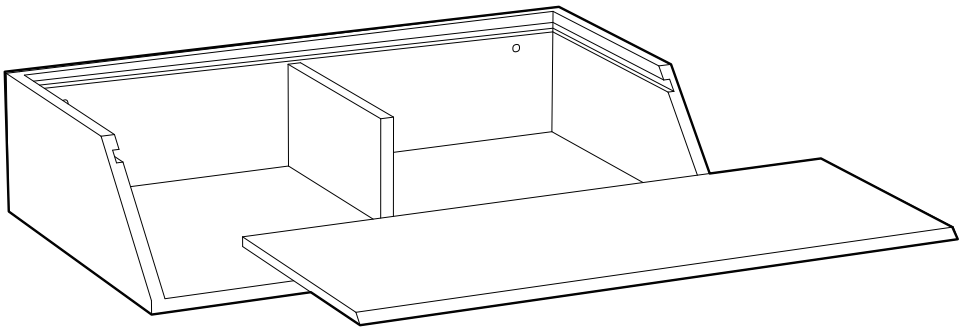

LUSIN

5 min

x1

x1

1 x1

2 x1

A x2 (Ø3.7x31.7mm)

B x2 (Ø3.8x31mm)