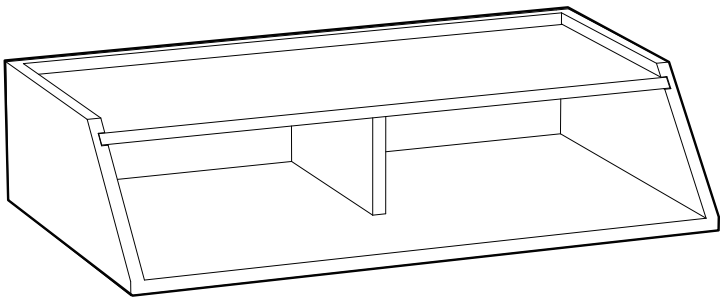

LUSIN

5 min

x1

x1

1 x1

2 x1

A x2 (Ø3.7x31.7mm)

B x2 (Ø3.8x31mm)