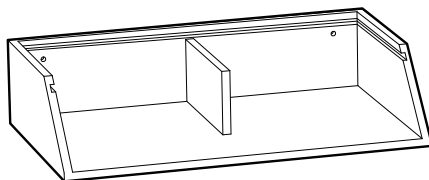

LUSIN

5 min

x1

x1

1 x1

2 x1

A x2 (Ø3.7x31.7mm)

B x2 (Ø3.8x31mm)