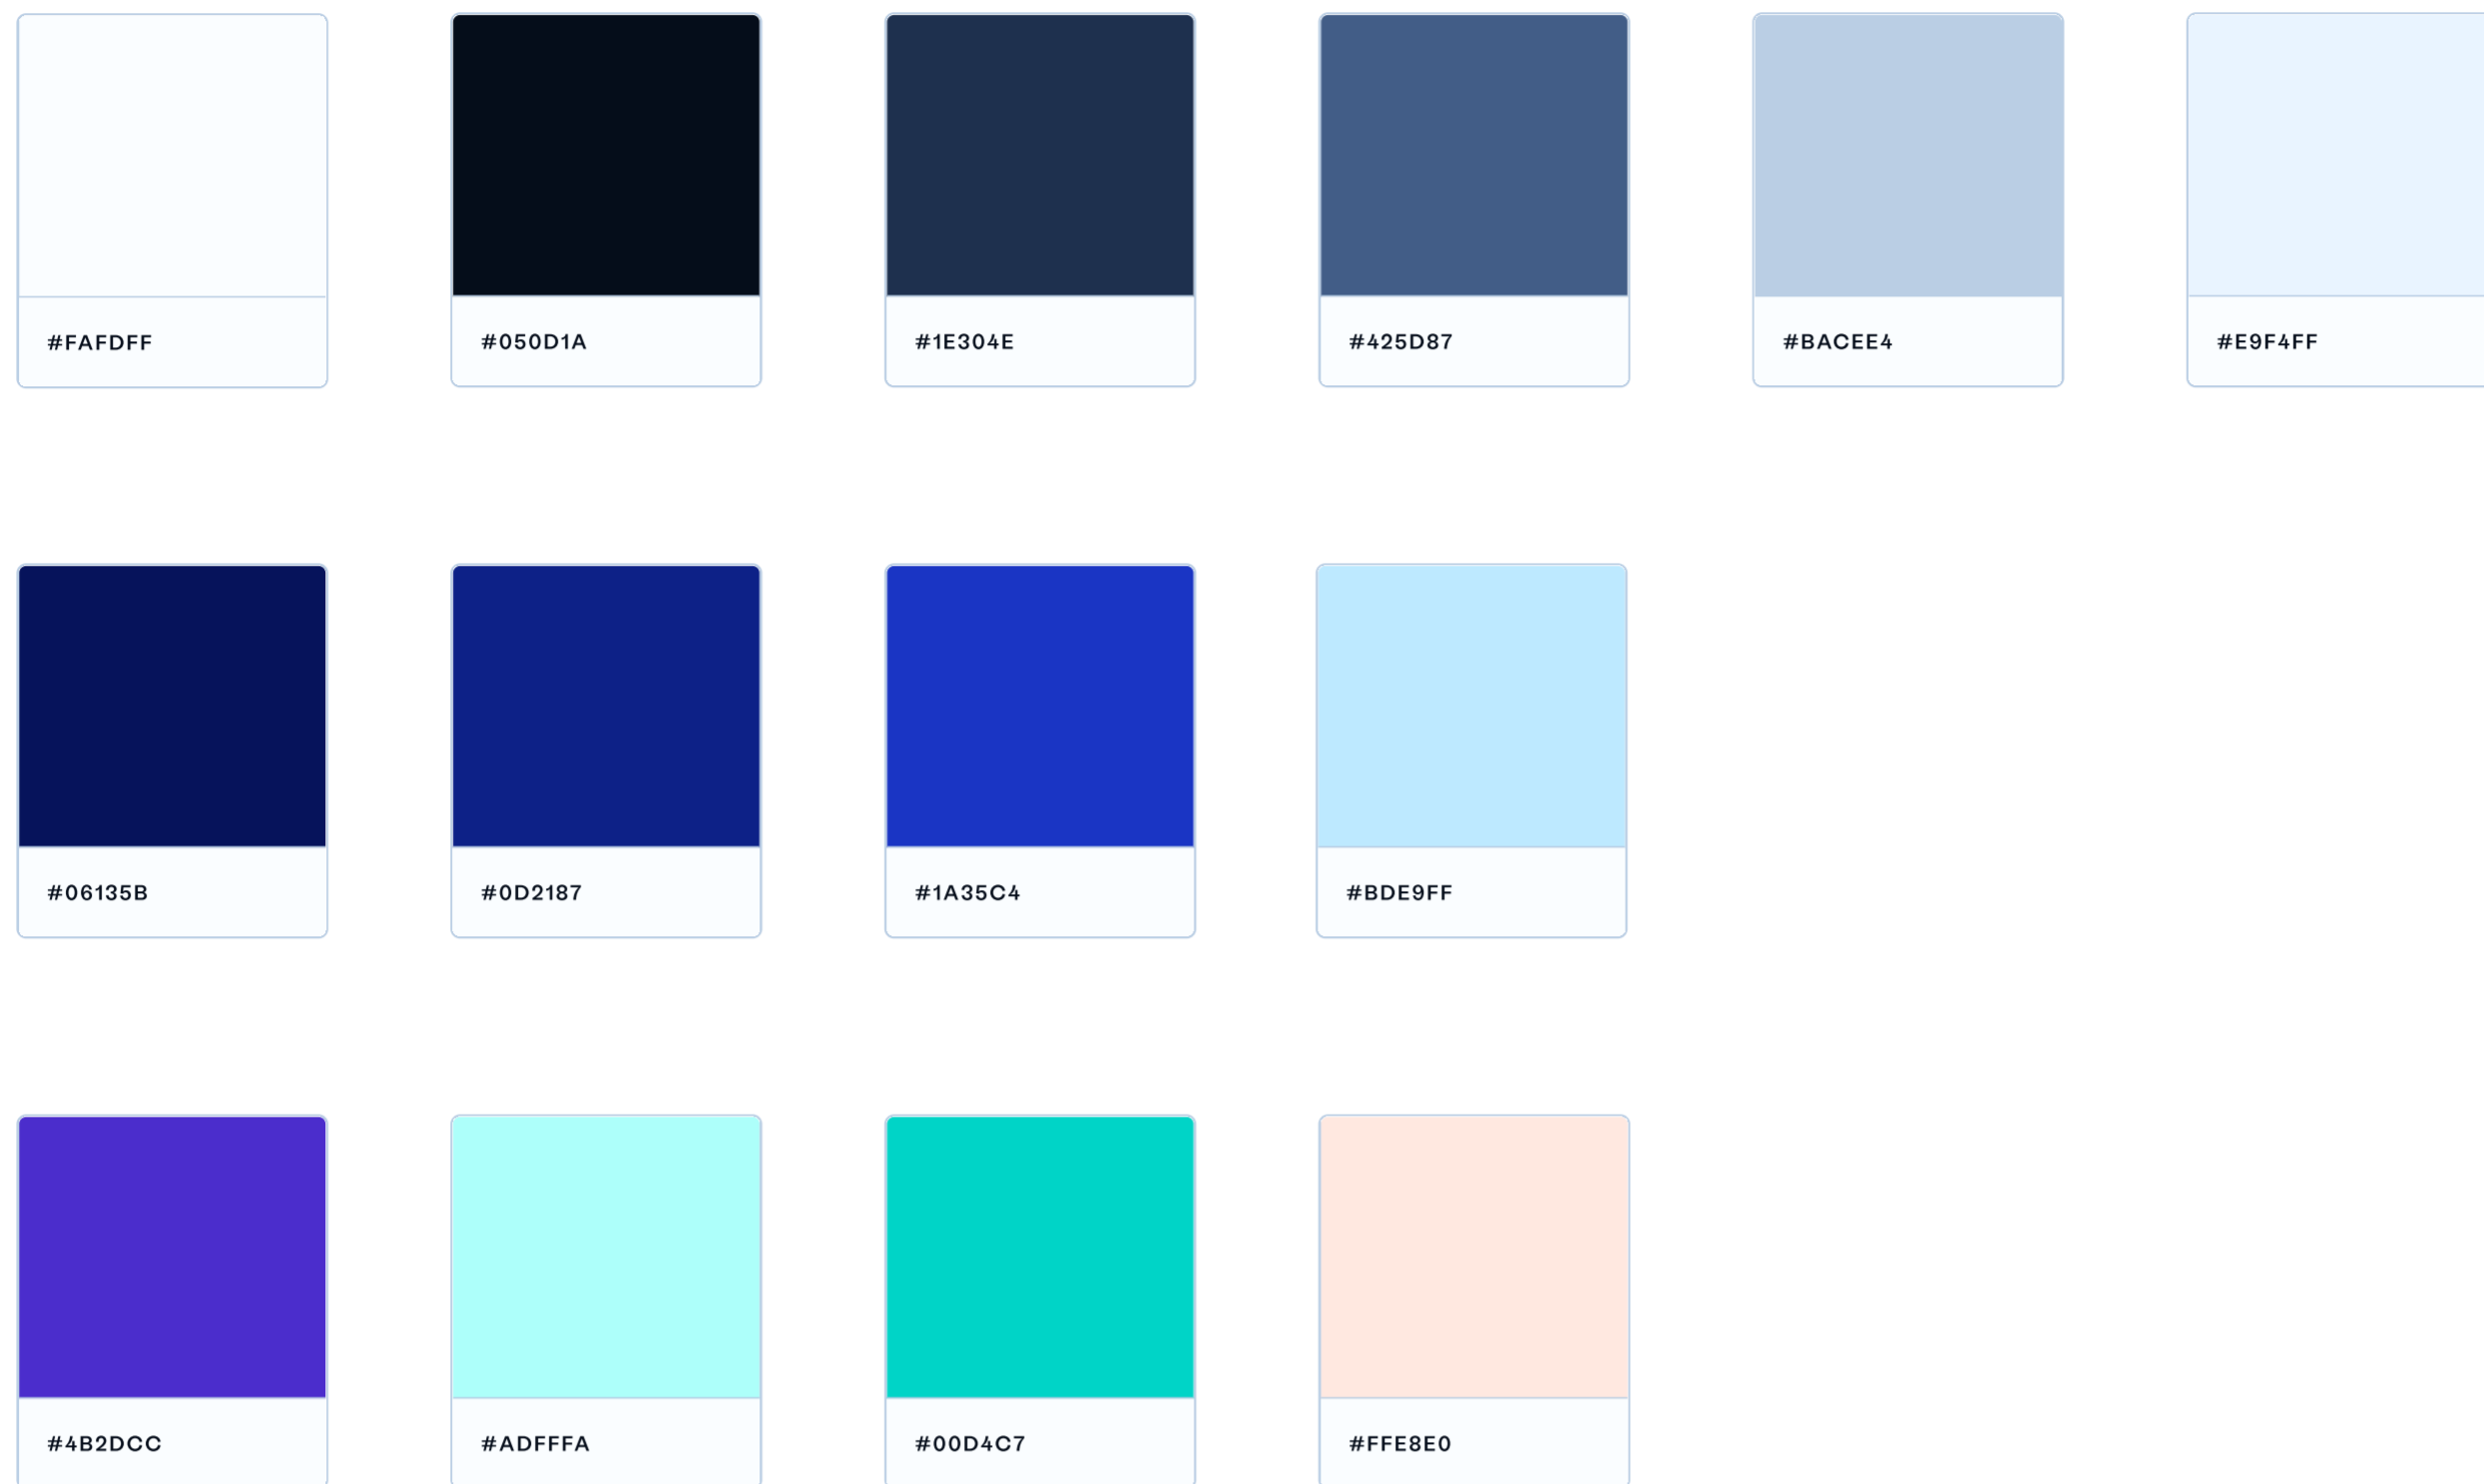

Instapage

STYLE GUIDE

Colors

Colors

The Instapage color palette is contemporary, approachable, and professional. Our colors are one of our our most recognizable design elements.

Using colors together

We use navy blue, black, and white as our foundational colors with additional blues, greens, peach, and purple as secondary or accent colors.

As a general rule, tints are to be avoided, but may be used for illustration or graphs where options are limited (e.g. single-color printing).

Do not use the following colors together