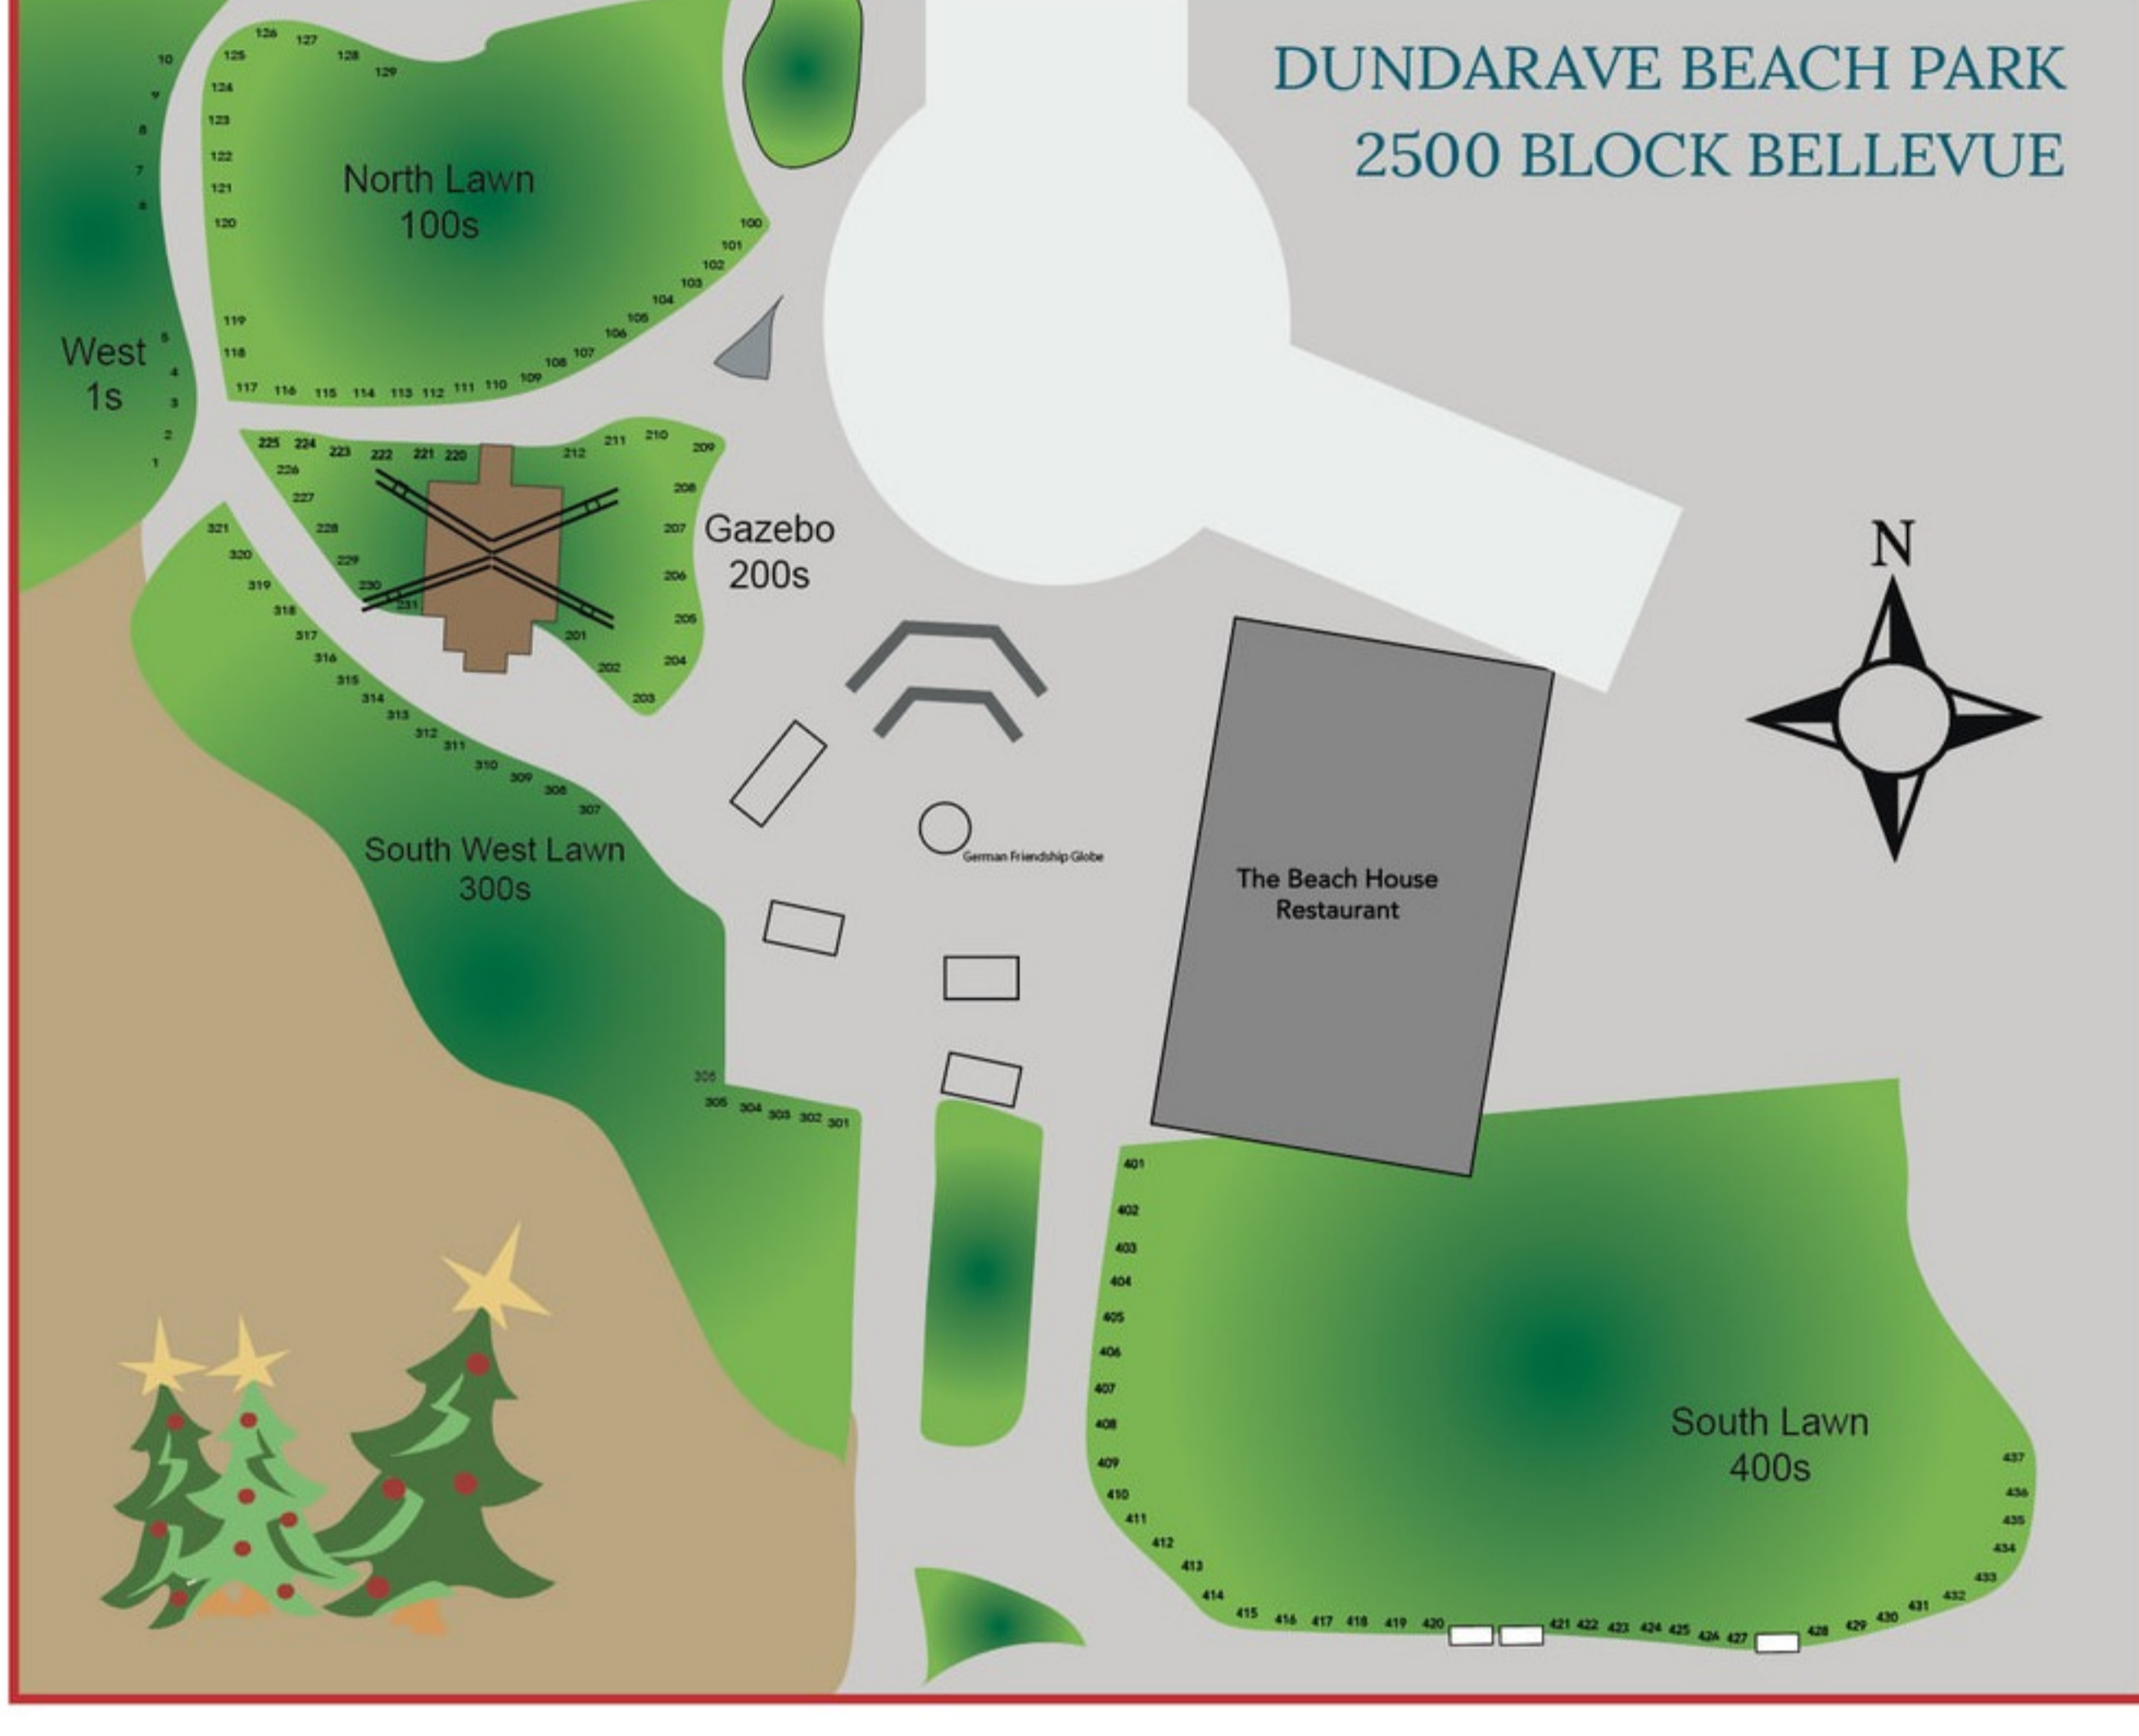

WALK OF FAME 2022 FOREST OF MIRACLES