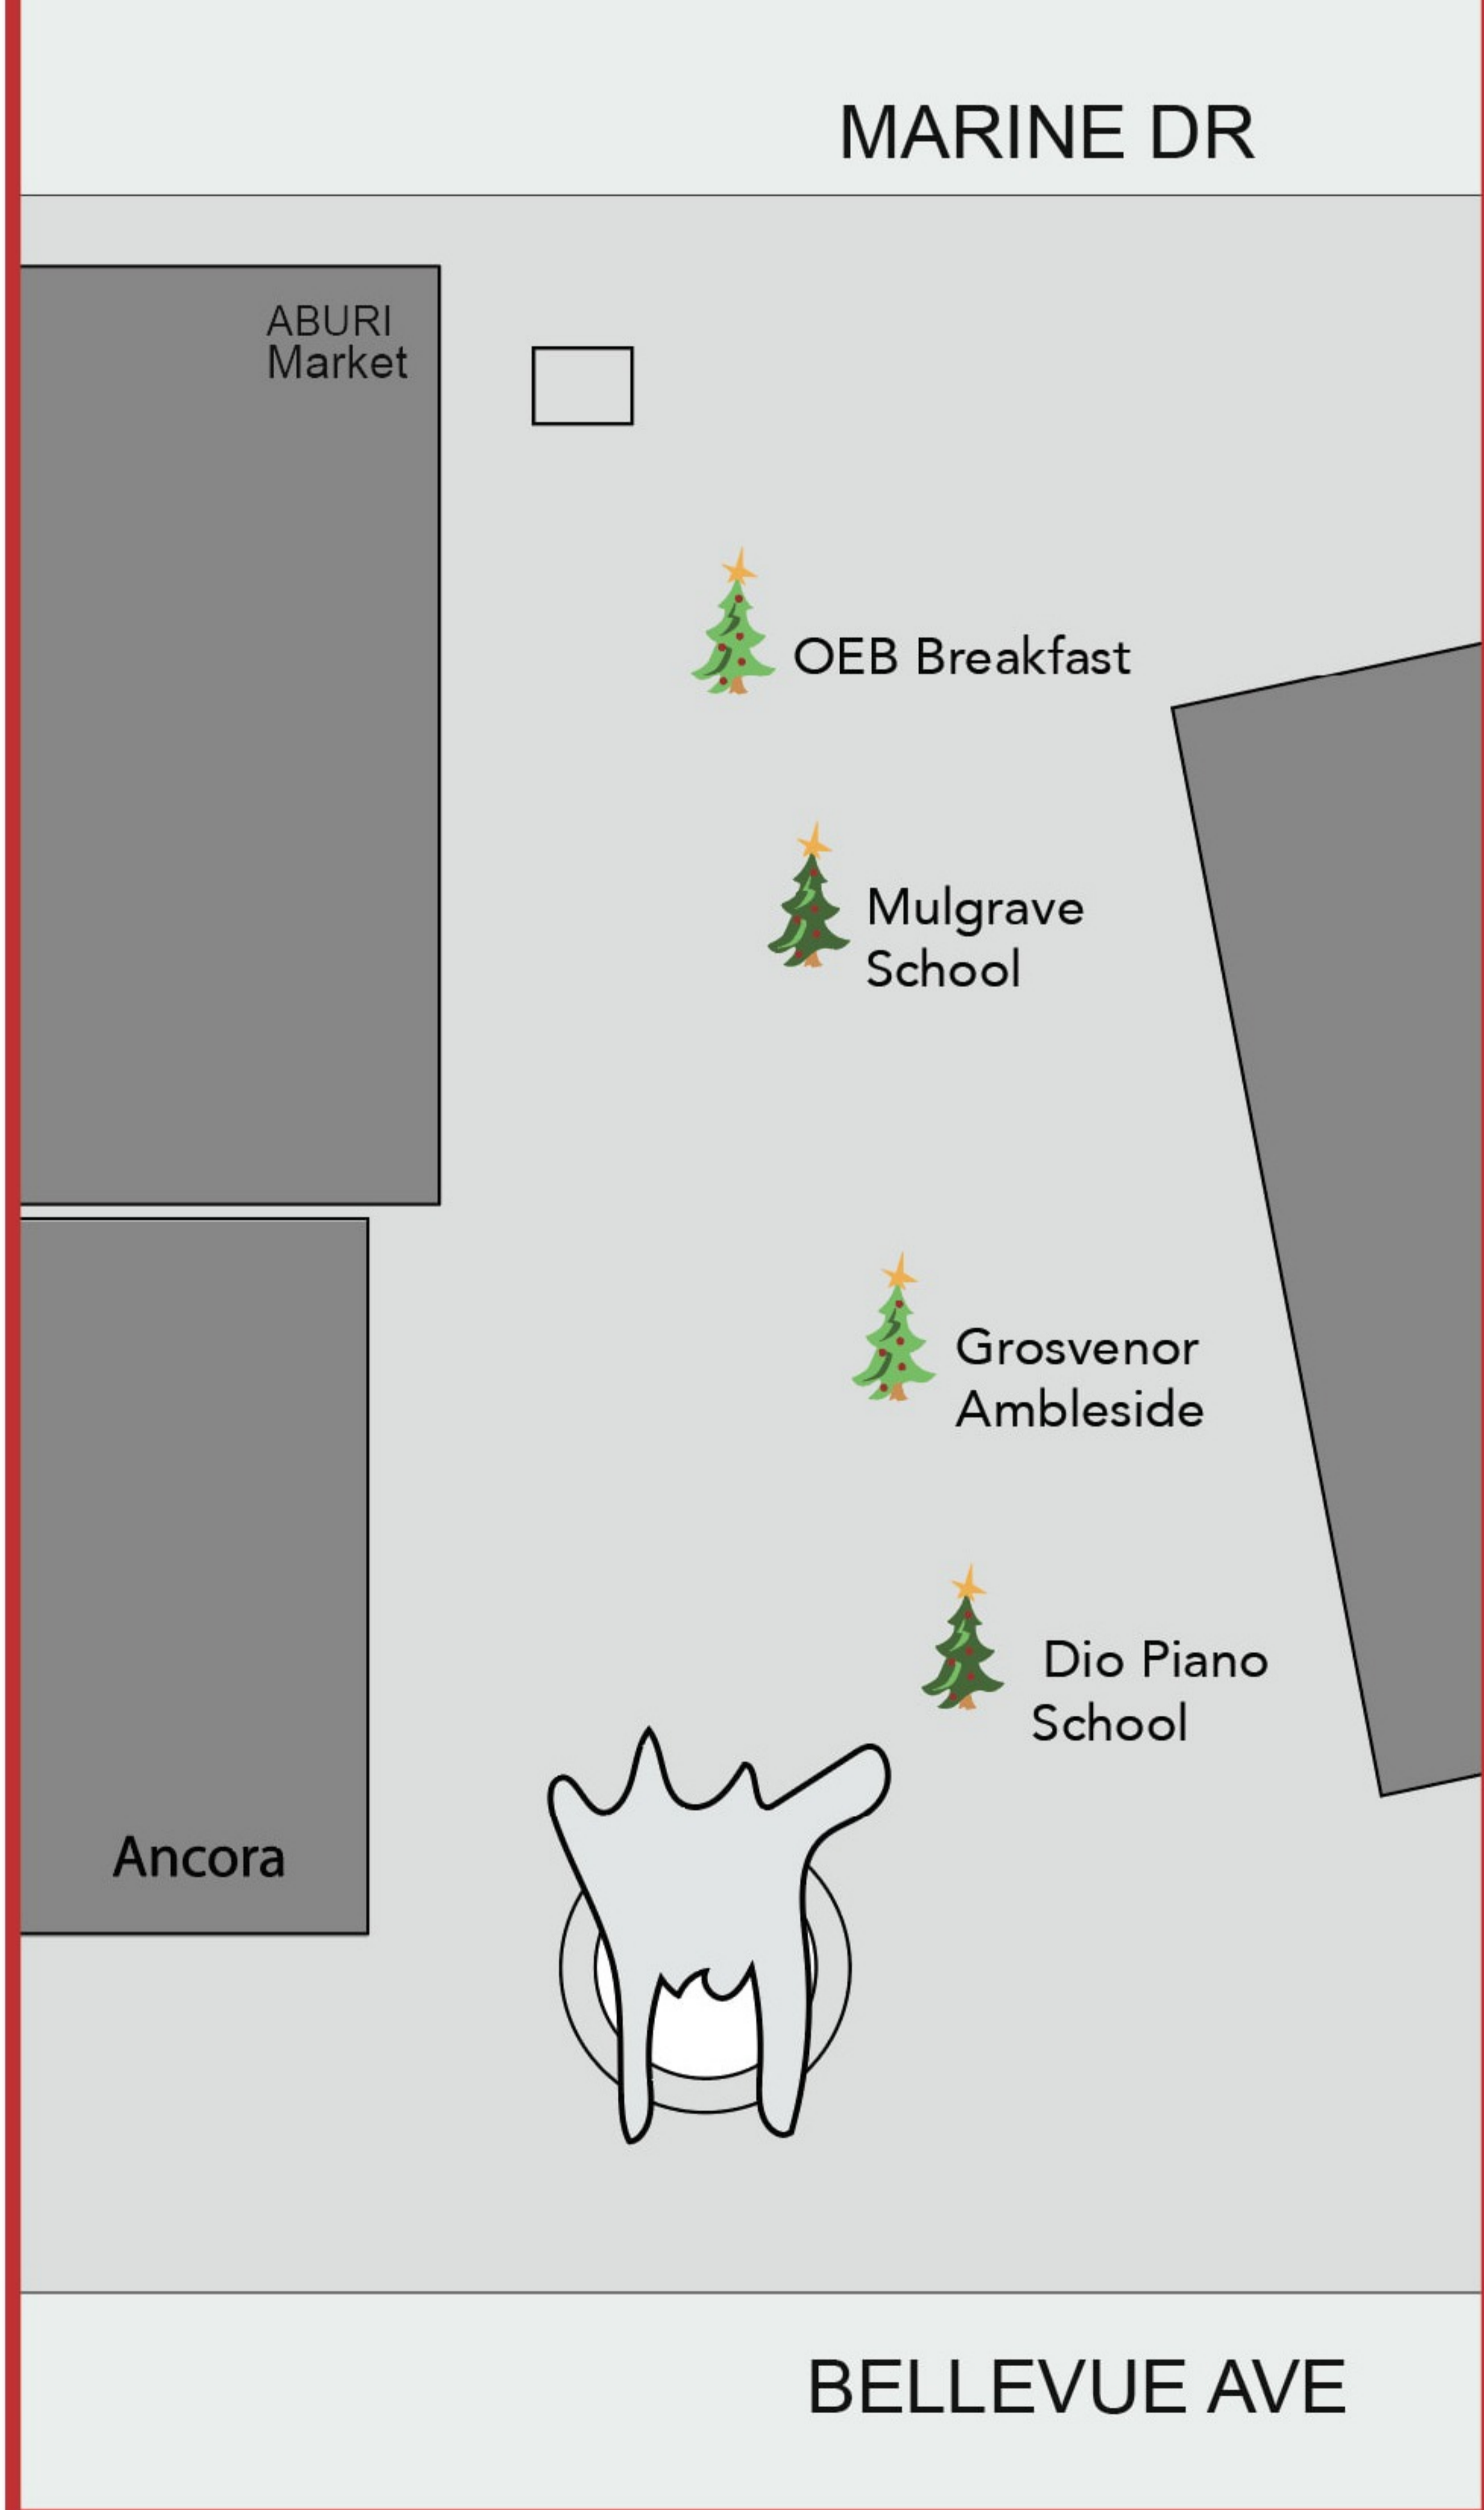

2022 Tree Sponsors

GROSVENOR AMBLESIDE GALLERIA 1300 BLOCK MARINE 1300 BLOCK BELLEVUE