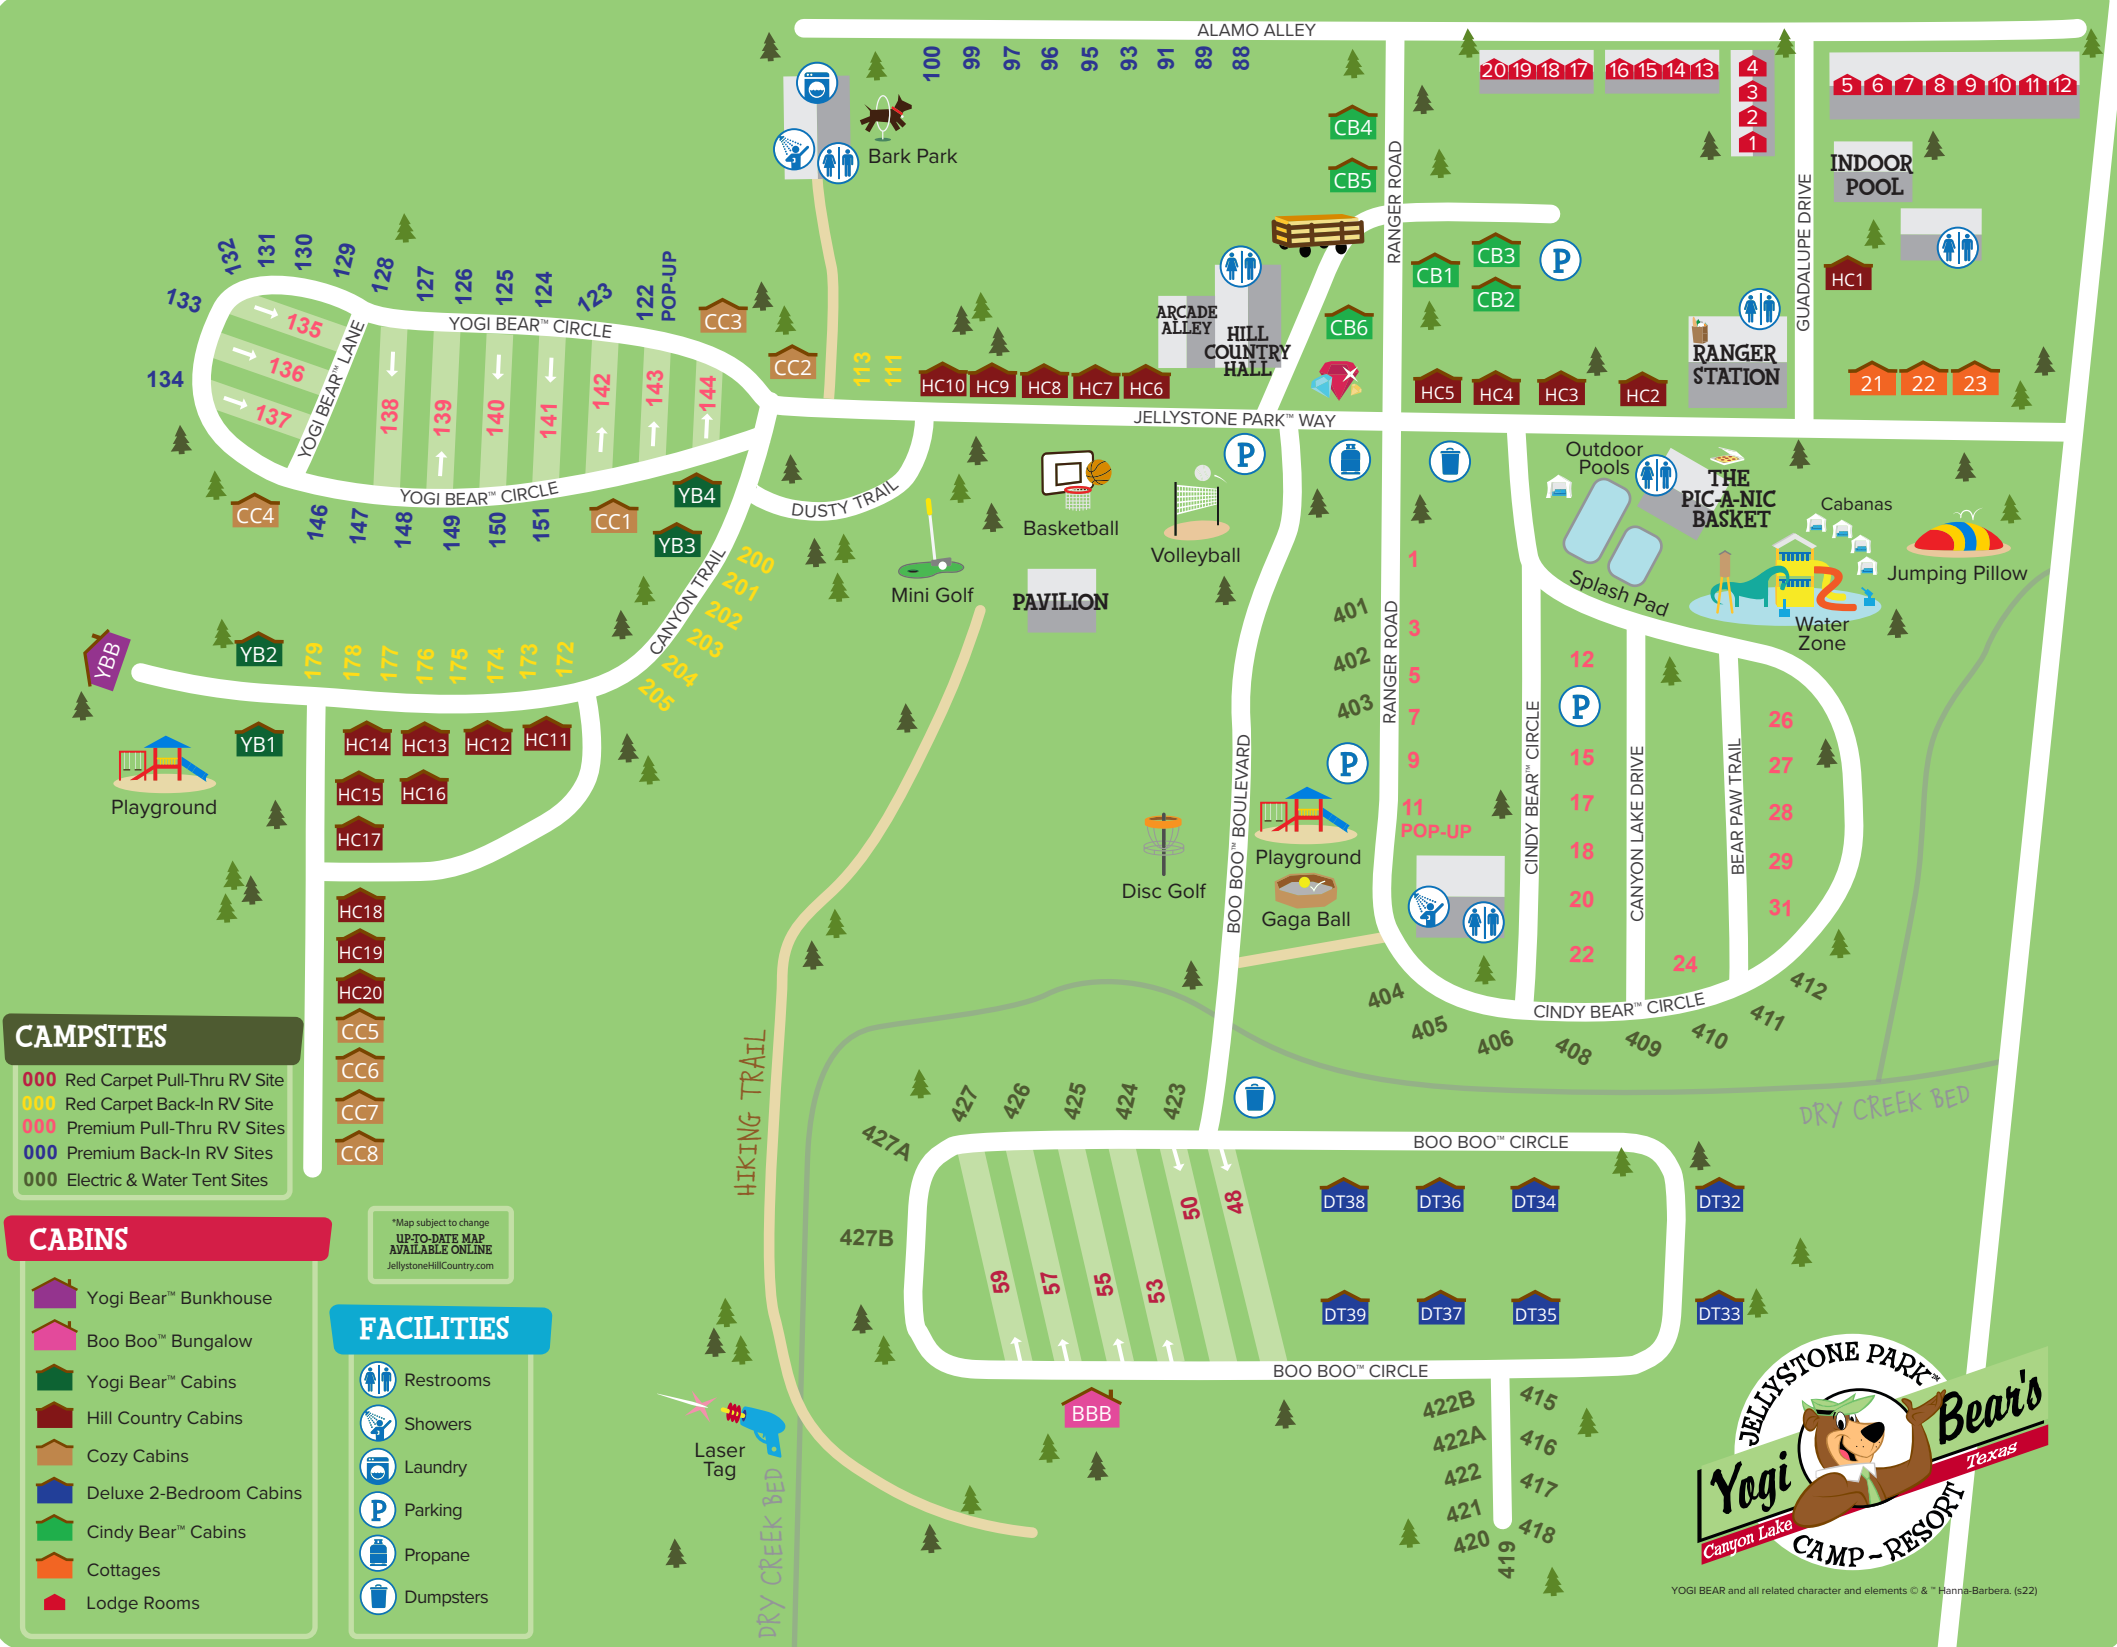

- ### CAMPSITES
- 000 Red Carpet Pull-Thru RV Site
 - 000 Red Carpet Back-In RV Site
 - 000 Premium Pull-Thru RV Sites
 - 000 Premium Back-In RV Sites
 - 000 Electric & Water Tent Sites

- ### CABINS
- Yogi Bear™ Bunkhouse
 - Boo Boo™ Bungalow
 - Yogi Bear™ Cabins
 - Hill Country Cabins
 - Cozy Cabins
 - Deluxe 2-Bedroom Cabins
 - Cindy Bear™ Cabins
 - Cottages
 - Lodge Rooms

- ### FACILITIES
- Restrooms
 - Showers
 - Laundry
 - Parking
 - Propane
 - Dumpsters

*Map subject to change
UP-TO-DATE MAP
 AVAILABLE ONLINE
JellystoneHillCountry.com

YOGI BEAR and all related character and elements © & ™ Hanna-Barbera. (s22)