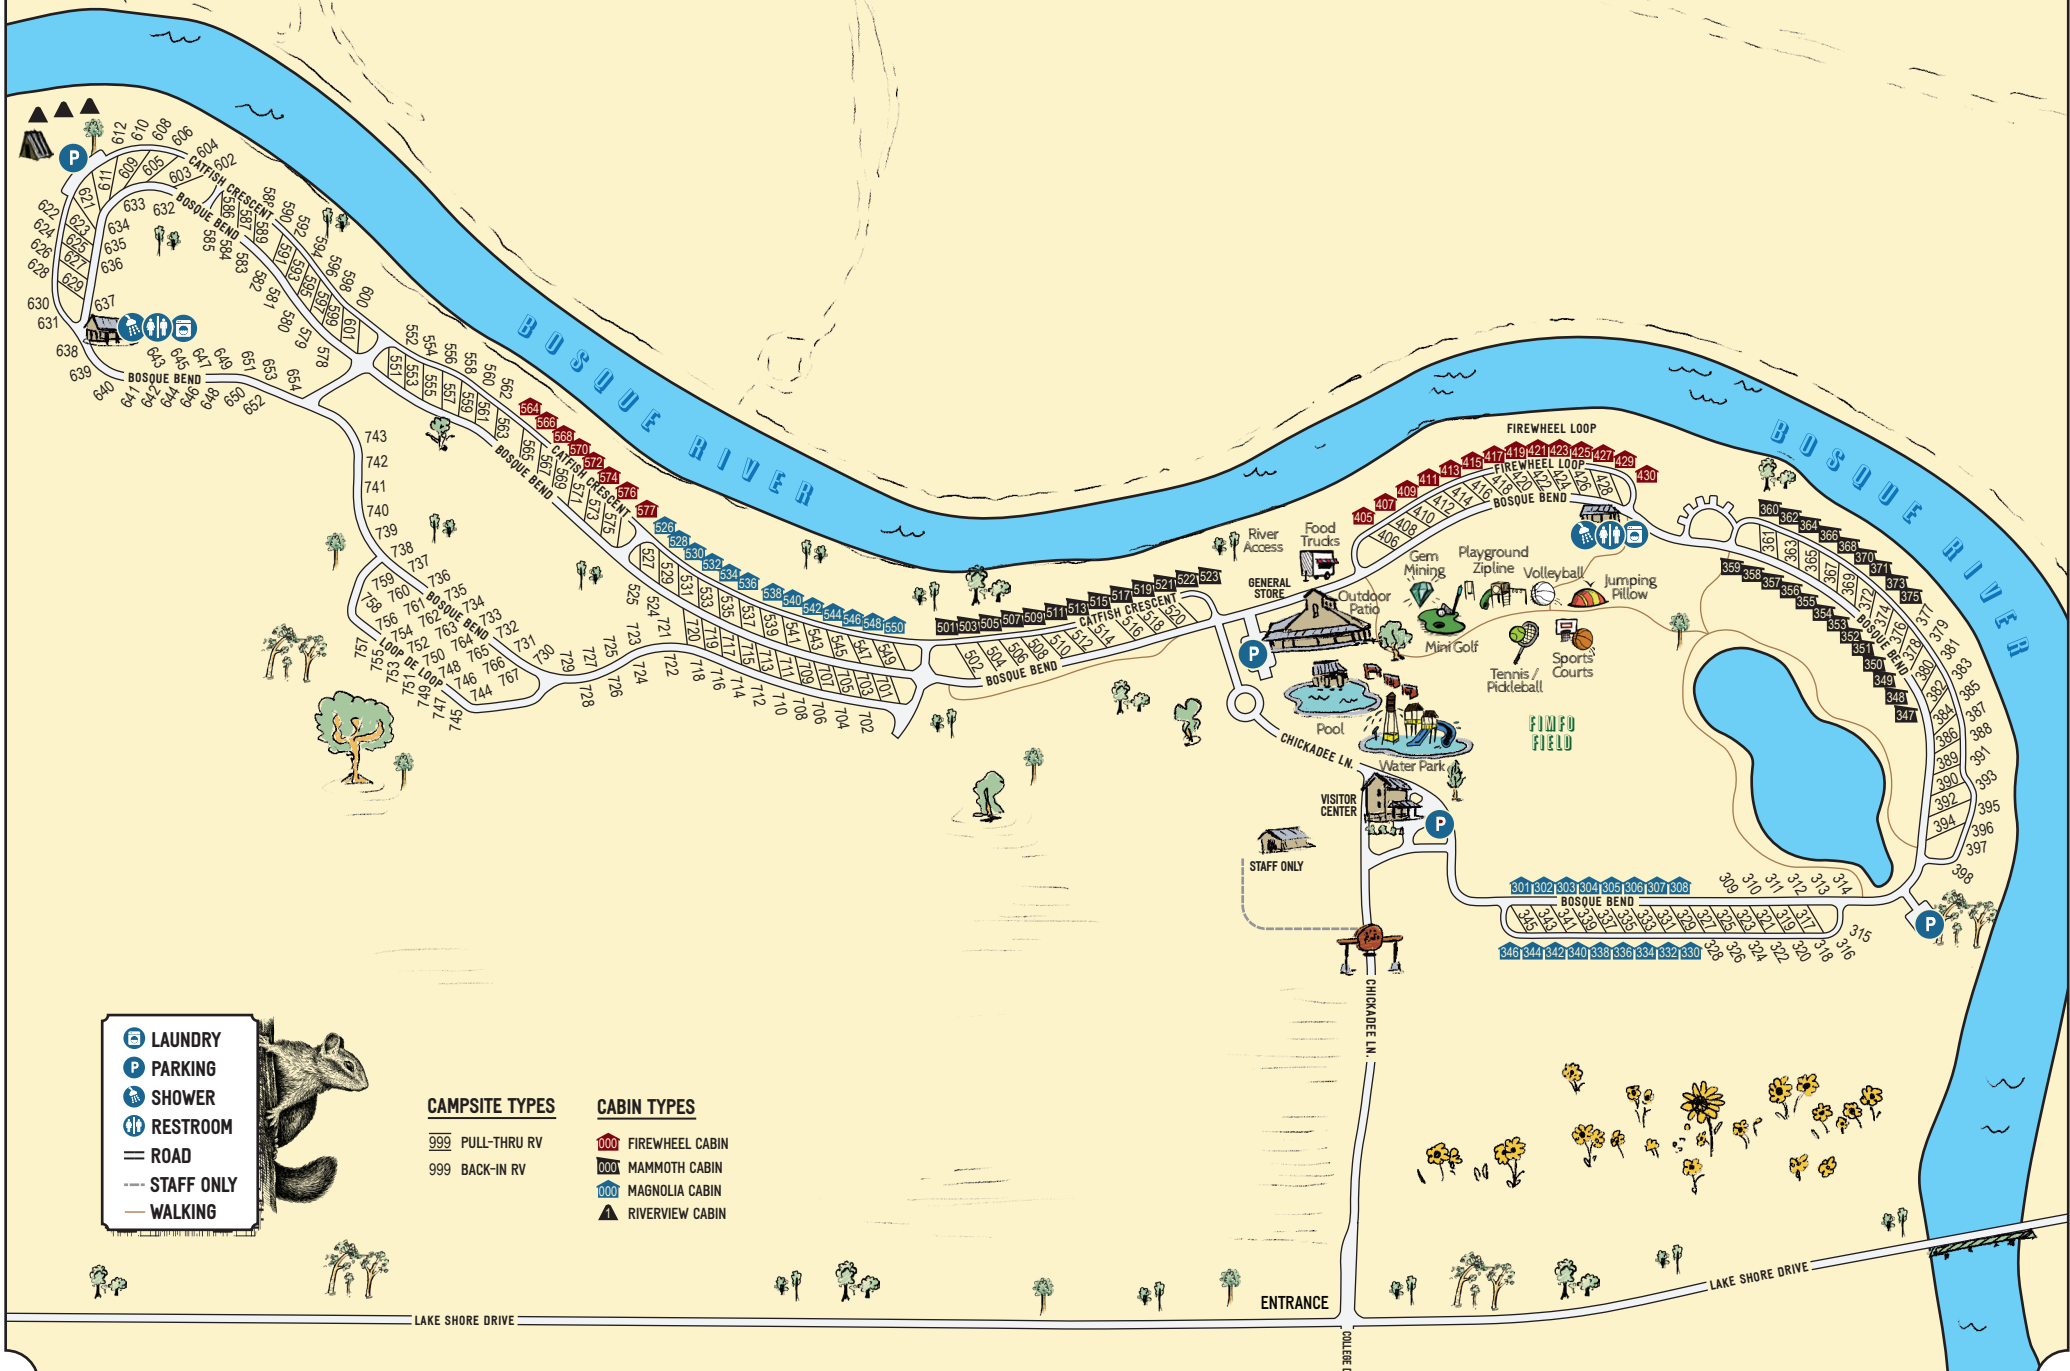

Waco Mammoth National Monument

- LAUNDRY
- PARKING
- SHOWER
- RESTROOM
- ROAD
- STAFF ONLY
- WALKING

CAMPSITE TYPES

- PULL-THRU RV
- BACK-IN RV

CABIN TYPES

- FIREWHEEL CABIN
- MAMMOTH CABIN
- MAGNOLIA CABIN
- RIVERVIEW CABIN

LAKE SHORE DRIVE

ENTRANCE

CHICKADEE LN

LAKE SHORE DRIVE