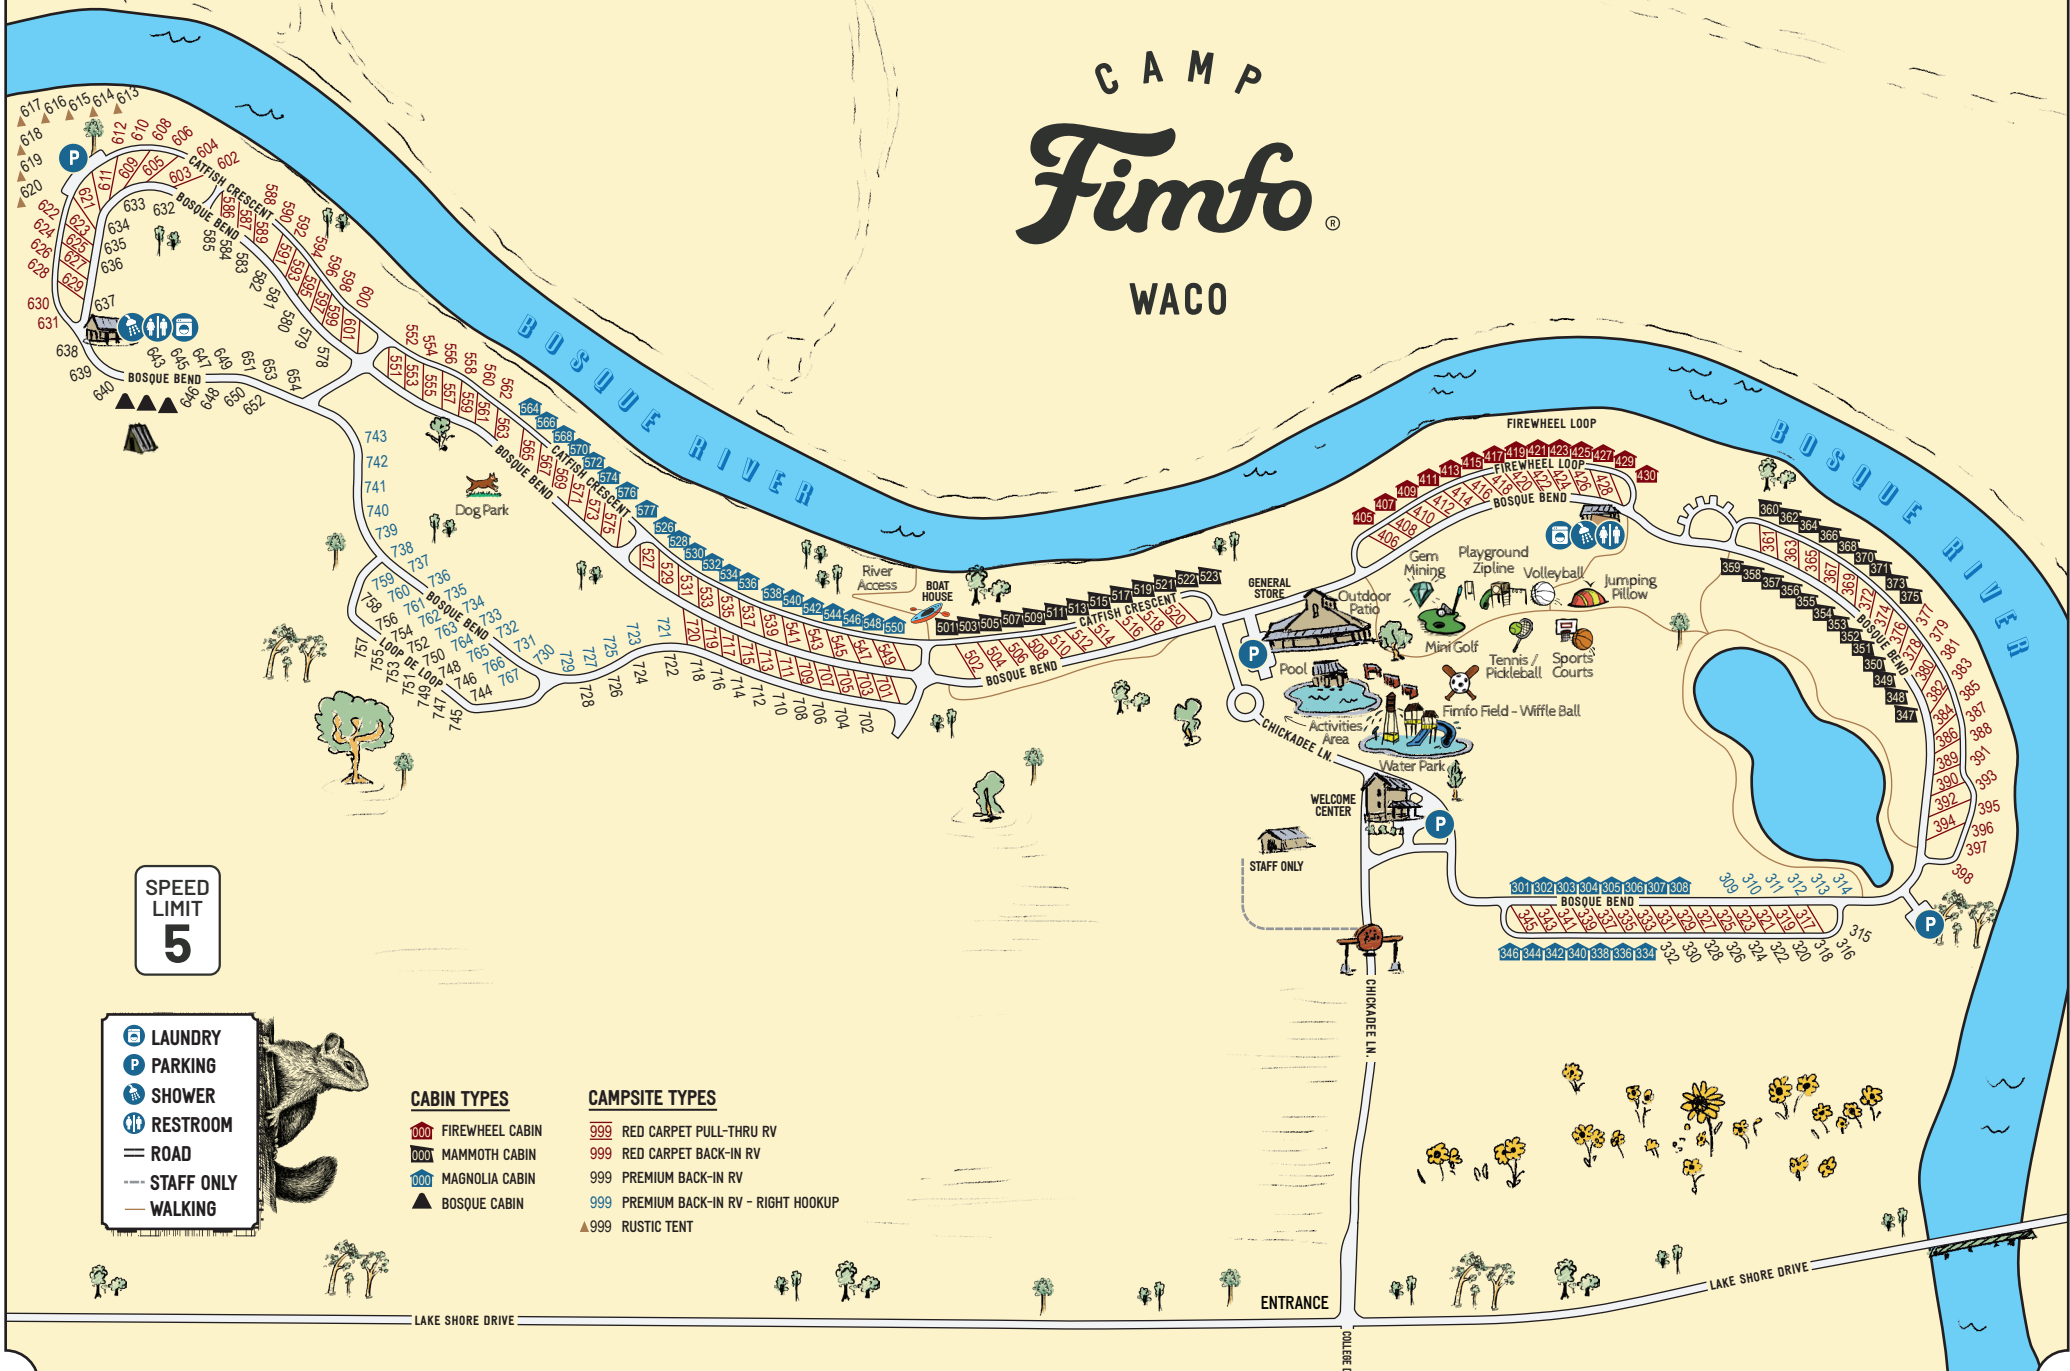

Waco Mammoth National Monument

CAMP Fimfo® WACO

SPEED LIMIT
5

- LAUNDRY
- PARKING
- SHOWER
- RESTROOM
- ROAD
- STAFF ONLY
- WALKING

CABIN TYPES

- FIREWHEEL CABIN
- MAMMOTH CABIN
- MAGNOLIA CABIN
- BOSQUE CABIN

CAMPSITE TYPES

- RED CARPET PULL-THRU RV
- RED CARPET BACK-IN RV
- PREMIUM BACK-IN RV
- PREMIUM BACK-IN RV - RIGHT HOOKUP
- RUSTIC TENT

LAKE SHORE DRIVE

ENTRANCE

LAKE SHORE DRIVE

CHICKADEE LN