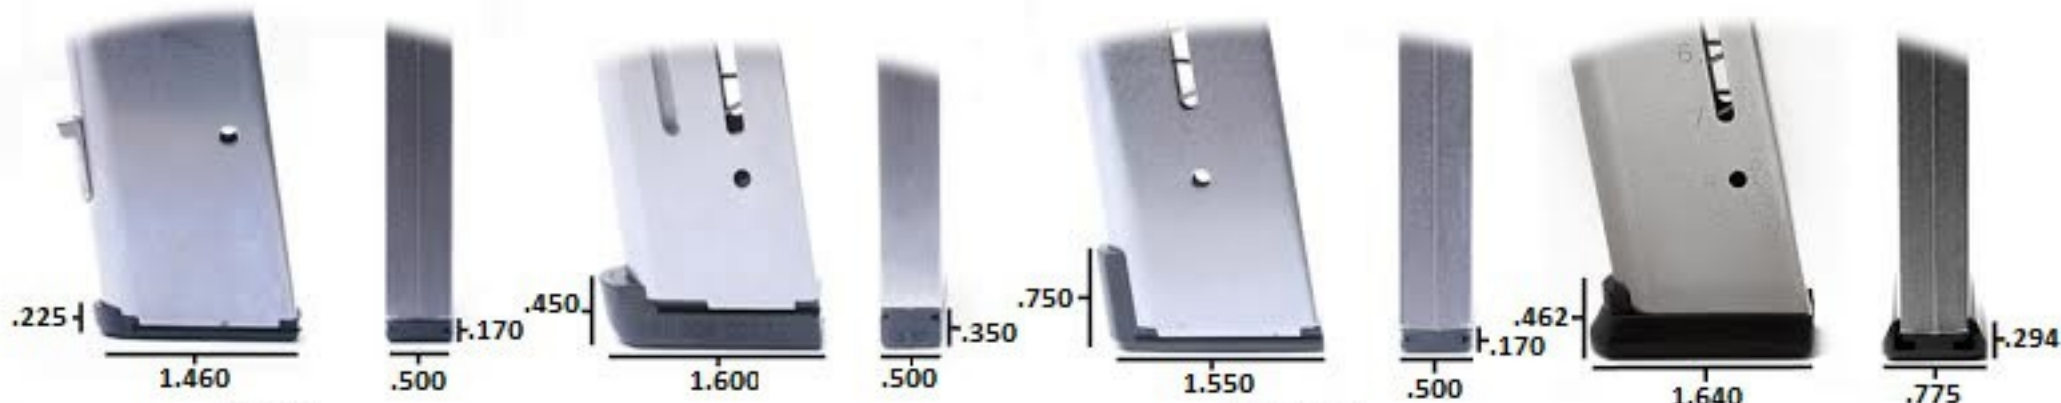

47BN
Standard Base Pad
Polymer

47BEN
Extended Base Pad
Polymer

47BAN
Standard Base Pad
Aluminum

47BLP
Lo-Profile Base Pad
Steel

47BT
Thin Base Pad
(10 Round)

47B
Standard Base Pad
47SX/NX/FX

47BOX
Lo-Profile Base Pad
Steel Compact
(8 Round)

500BP
ETM Base Pad
(45ACP/9MM)

WILSON COMBAT BASEPAD GUIDE

500BLP45
Lo-Profile Base Pad
ETM 45 ACP