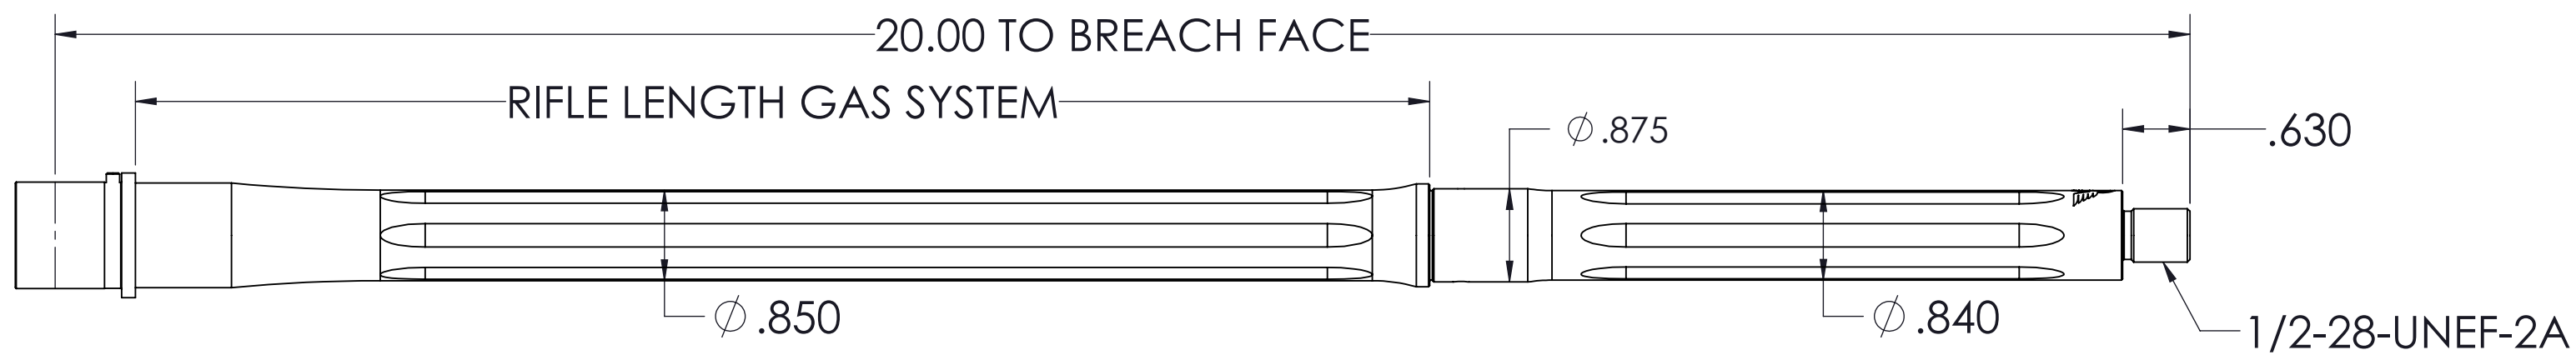

.223 WYLDE SUPER SNIPER RIFLE GAS 20" FLUTED THREADED 1-8 TWIST

| | |
|-----------------|----------------------------|
| MATERIAL | STAINLESS STEEL, TYPE 416R |
| RIFLING | 1:8 RH SIX GROOVE |
| CHAMBER | .223 WYLDE |