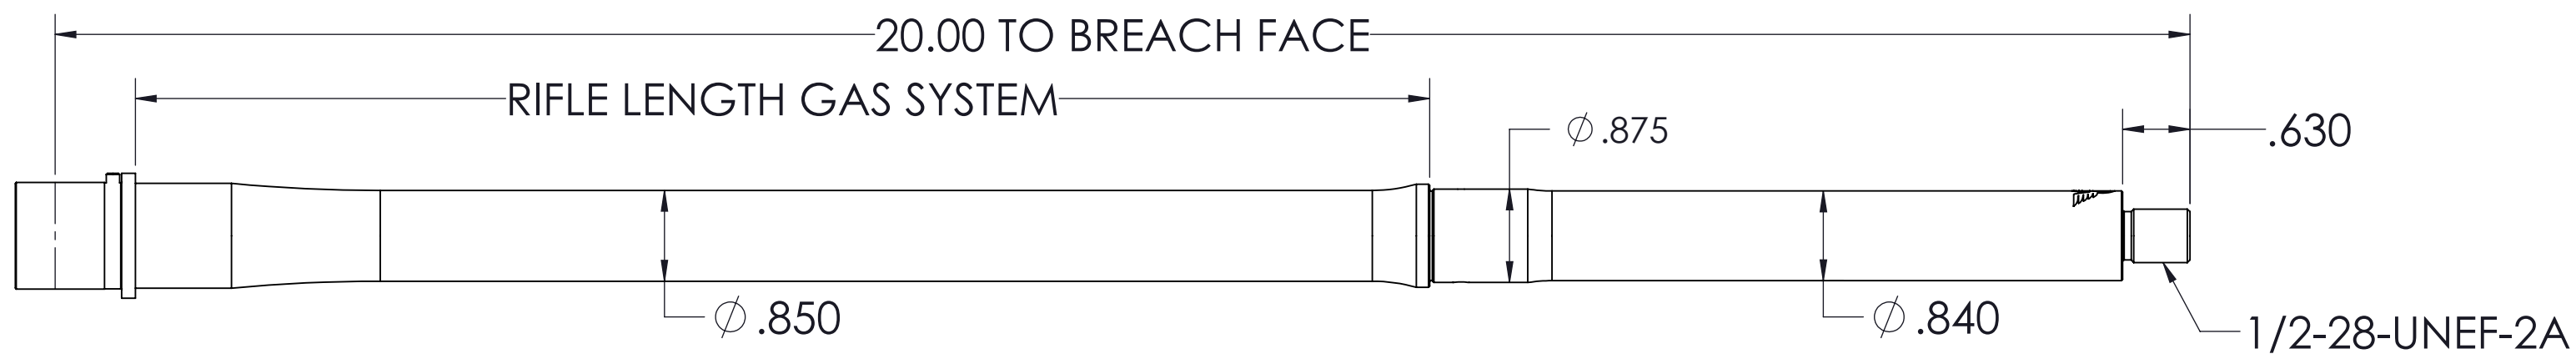

.223 WYLDE SUPER SNIPER RIFLE GAS 20" ROUND THREADED 1-8 TWIST

MATERIAL	STAINLESS STEEL, TYPE 416R
RIFLING	1:8 RH SIX GROOVE
CHAMBER	.223 WYLDE