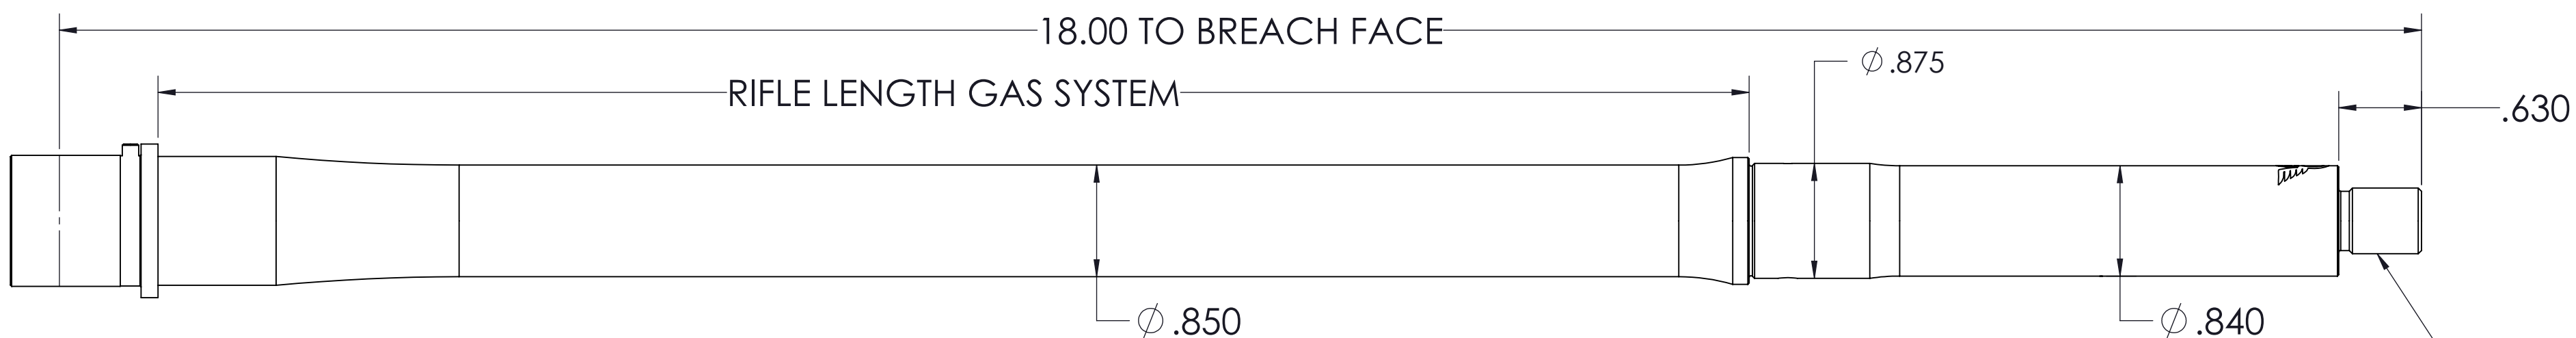

.223 WYLDE URBAN SS RIFLE GAS 18" ROUND THREADED 1-8 TWIST

MATERIAL	STAINLESS STEEL, TYPE 416R
RIFLING	1:8 RH SIX GROOVE
CHAMBER	.223 WYLDE