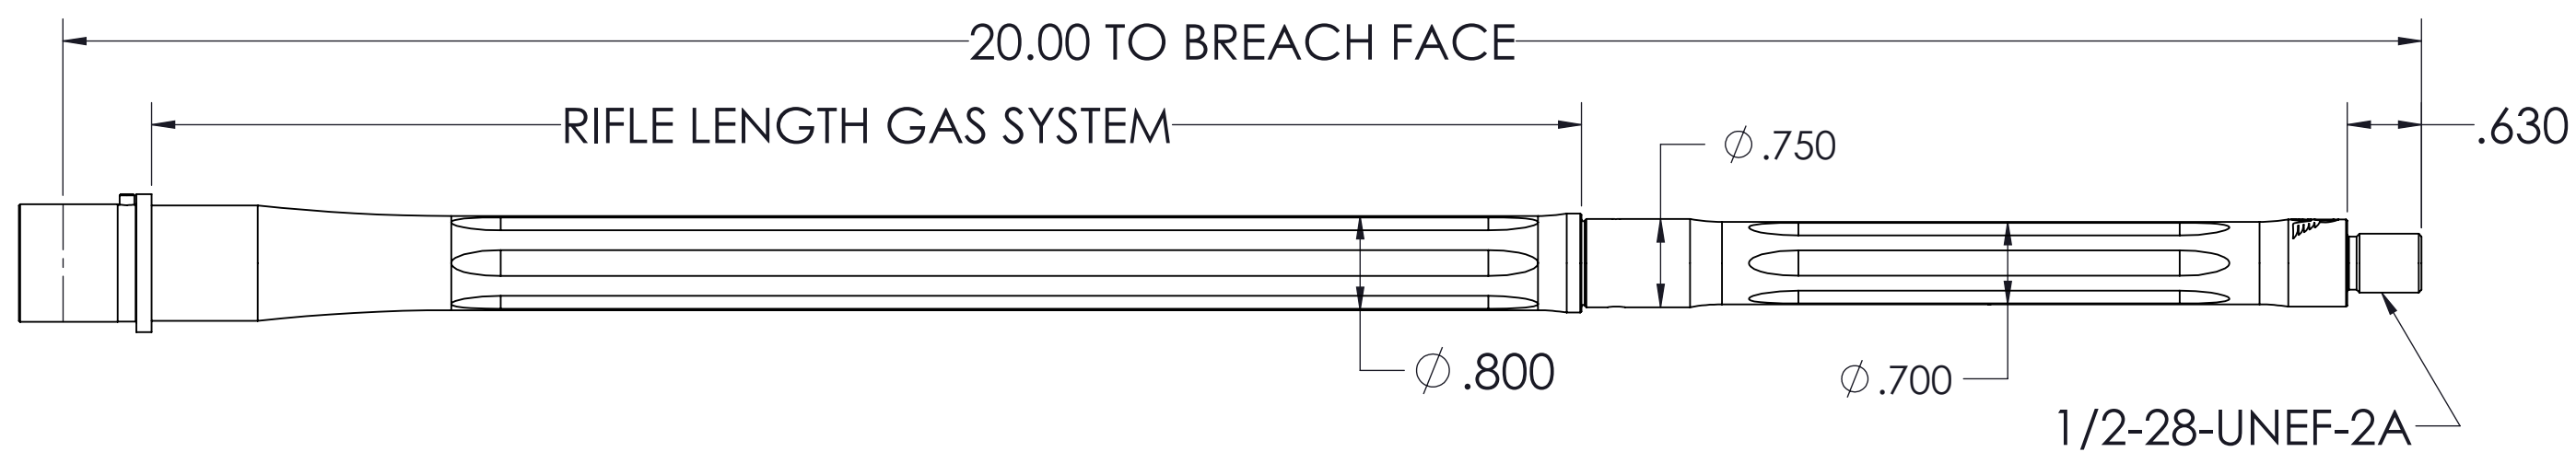

### .22 NOSLER TACTICAL HUNTER RIFLE GAS 20" FLUTED THREADED 1-8 TWIST

<b>MATERIAL</b>	STAINLESS STEEL, TYPE 416R
<b>RIFLING</b>	1:8 RH SIX GROOVE
<b>CHAMBER</b>	22 NOSLER