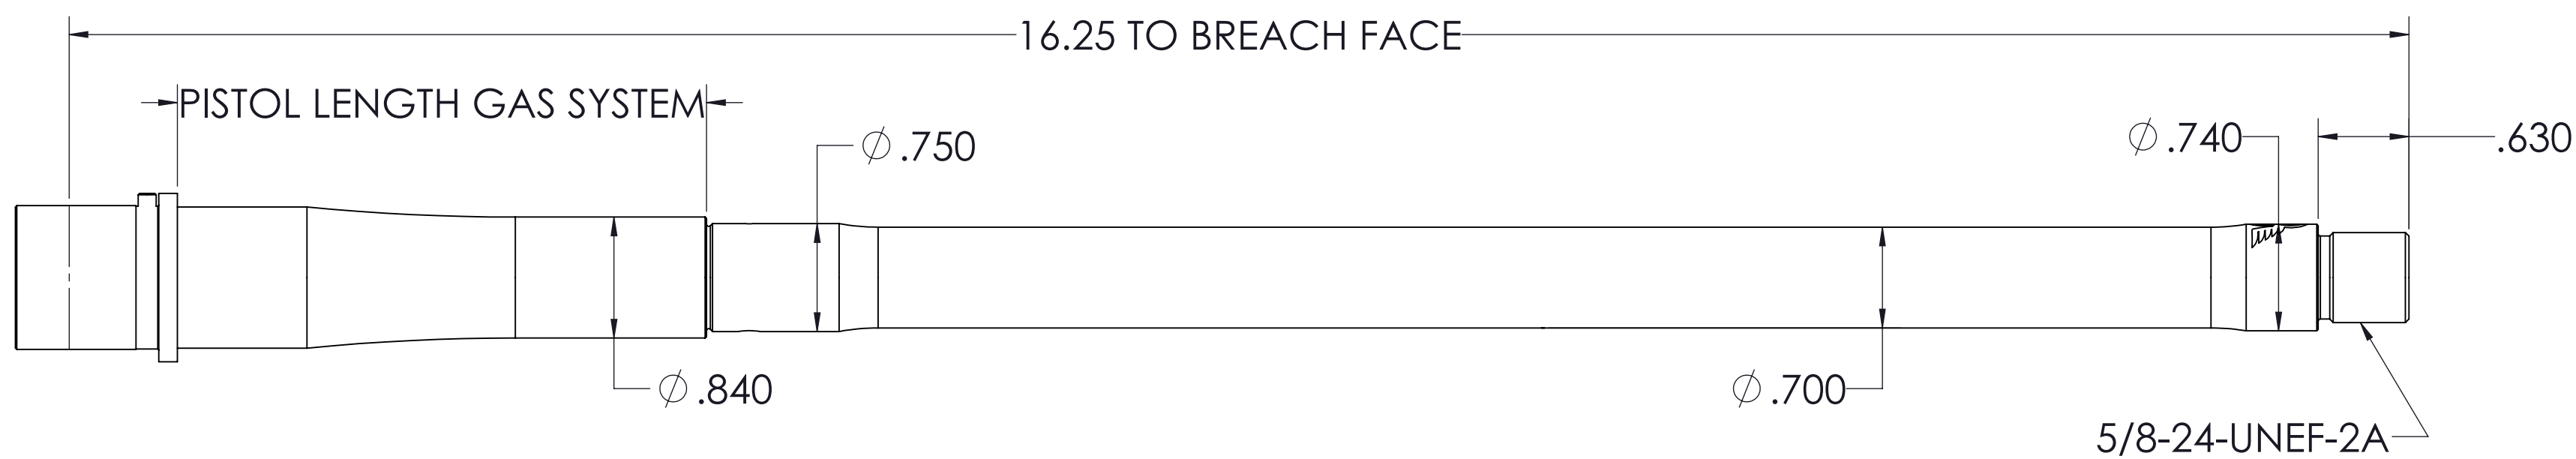

.300 RECON PISTOL GAS 16.2" ROUND THREADED 1-7 TWIST

MATERIAL	STAINLESS STEEL, TYPE 416R
RIFLING	1:7 RH SIX GROOVE
CHAMBER	300 BLK