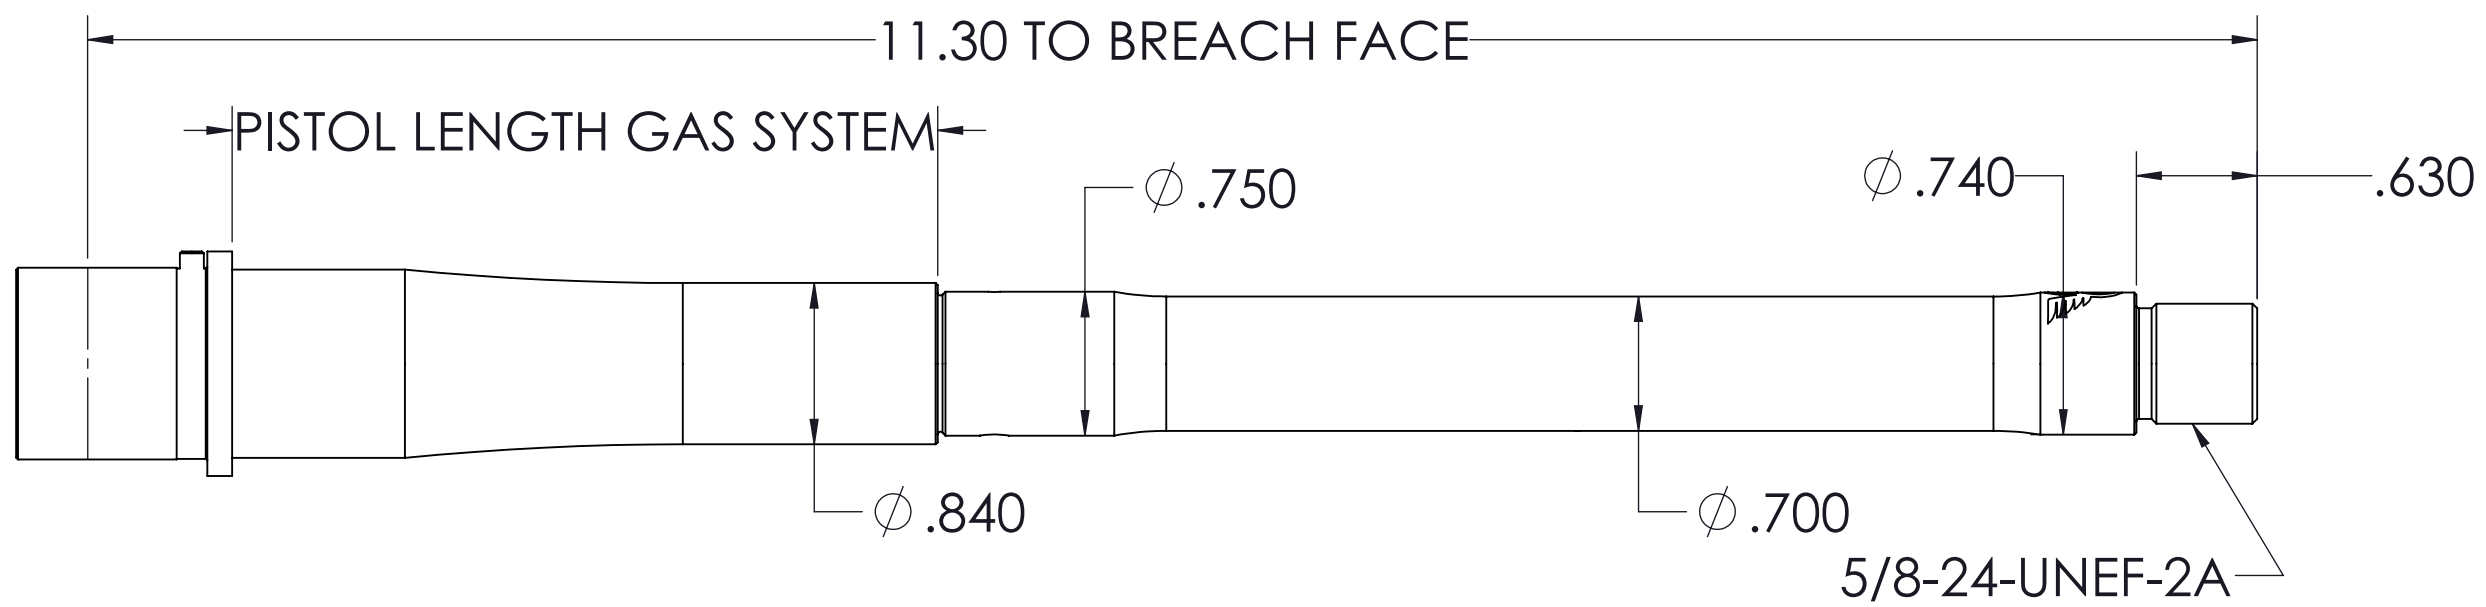

.300 SBR PISTOL GAS 11.3" ROUND THREADED 1-7 TWIST

MATERIAL	STAINLESS STEEL, TYPE 416R
RIFLING	1:7 RH SIX GROOVE
CHAMBER	300 BLK