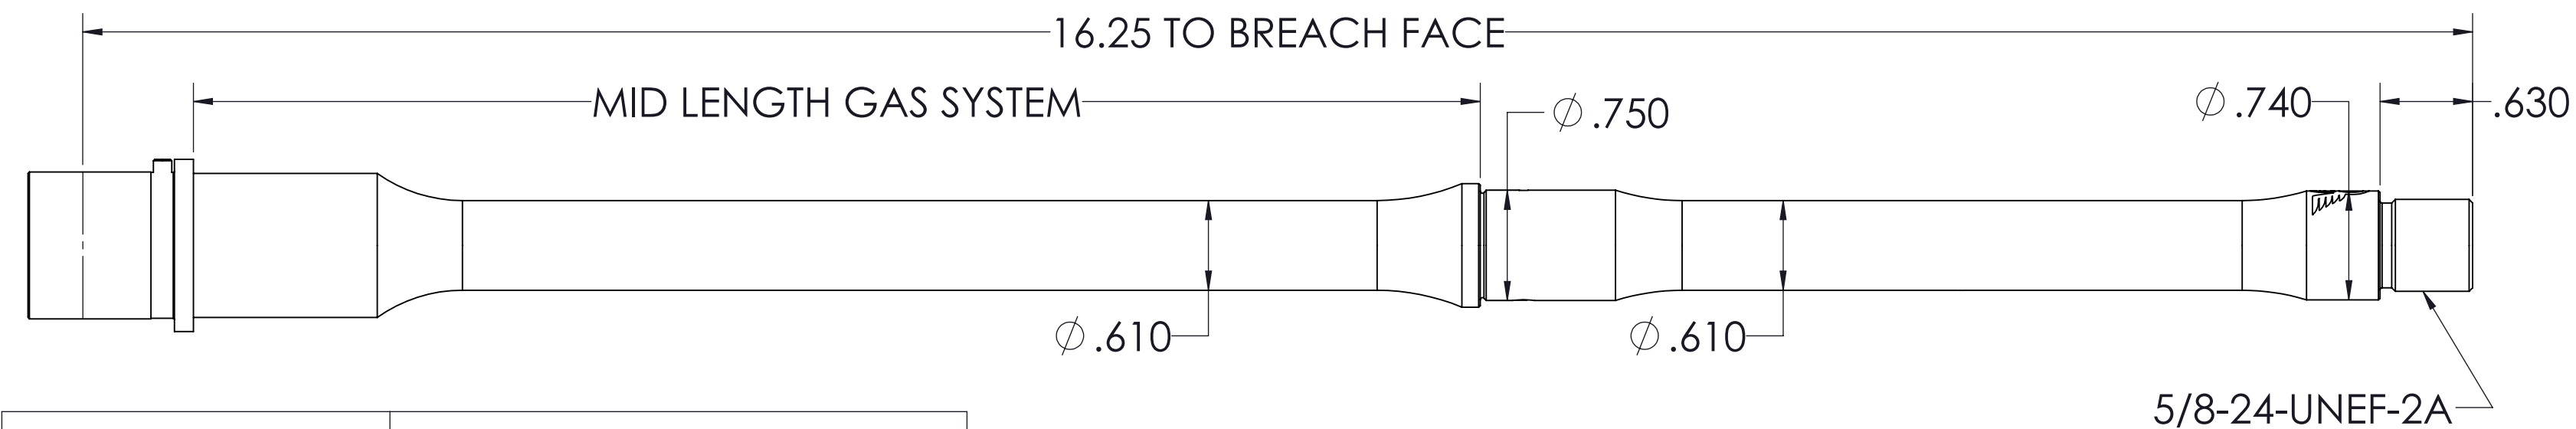

300 HAM'R RANGER MID GAS 16.2" ROUND THREADED 1-15 TWIST

MATERIAL	STAINLESS STEEL, TYPE 416R
RIFLING	1:15 RH SIX GROOVE
CHAMBER	300 HAM'R