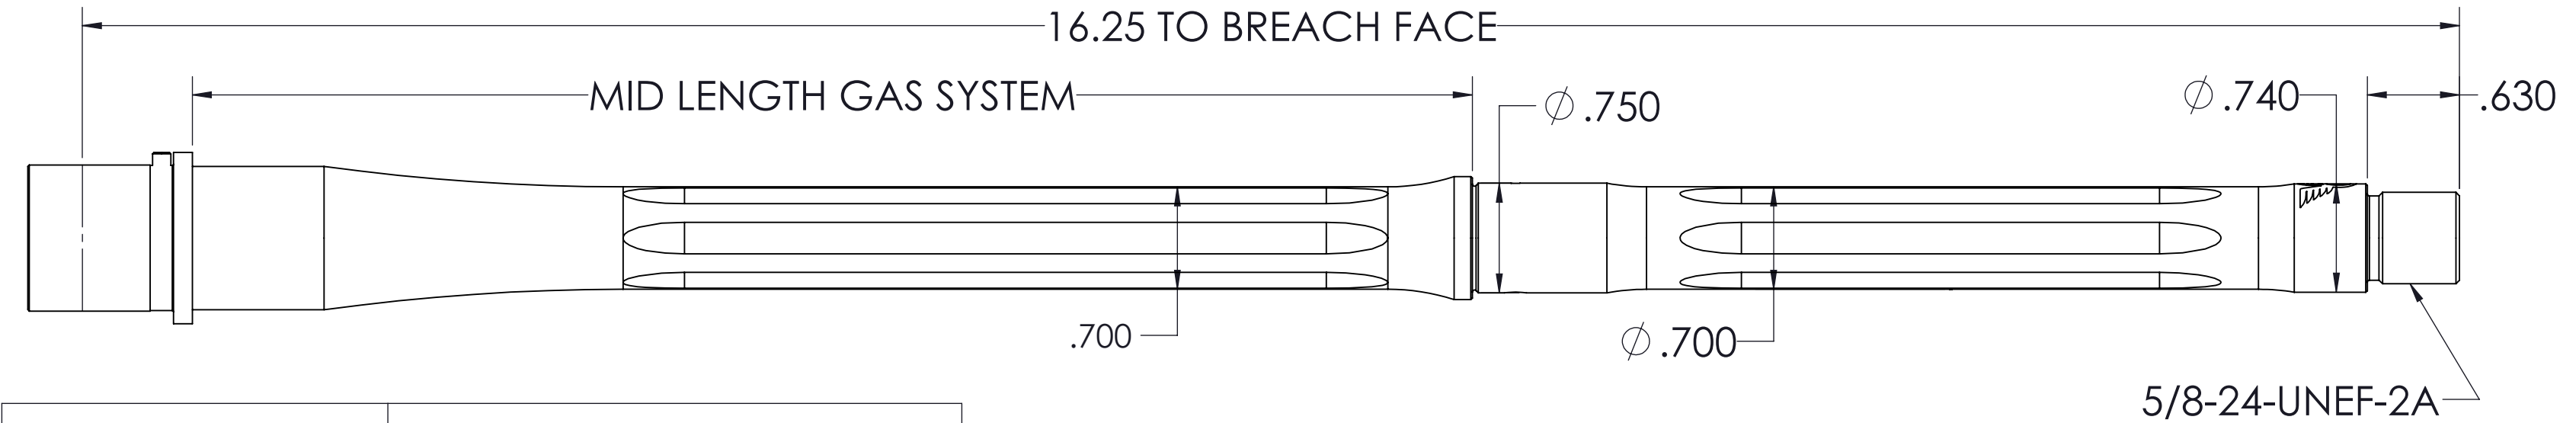

300 HAM'R RECON MID GAS 16.2" FLUTED THREADED 1-13 TWIST

MATERIAL	STAINLESS STEEL, TYPE 416R
RIFLING	1:13 RH FOUR GROOVE
CHAMBER	300 HAM'R