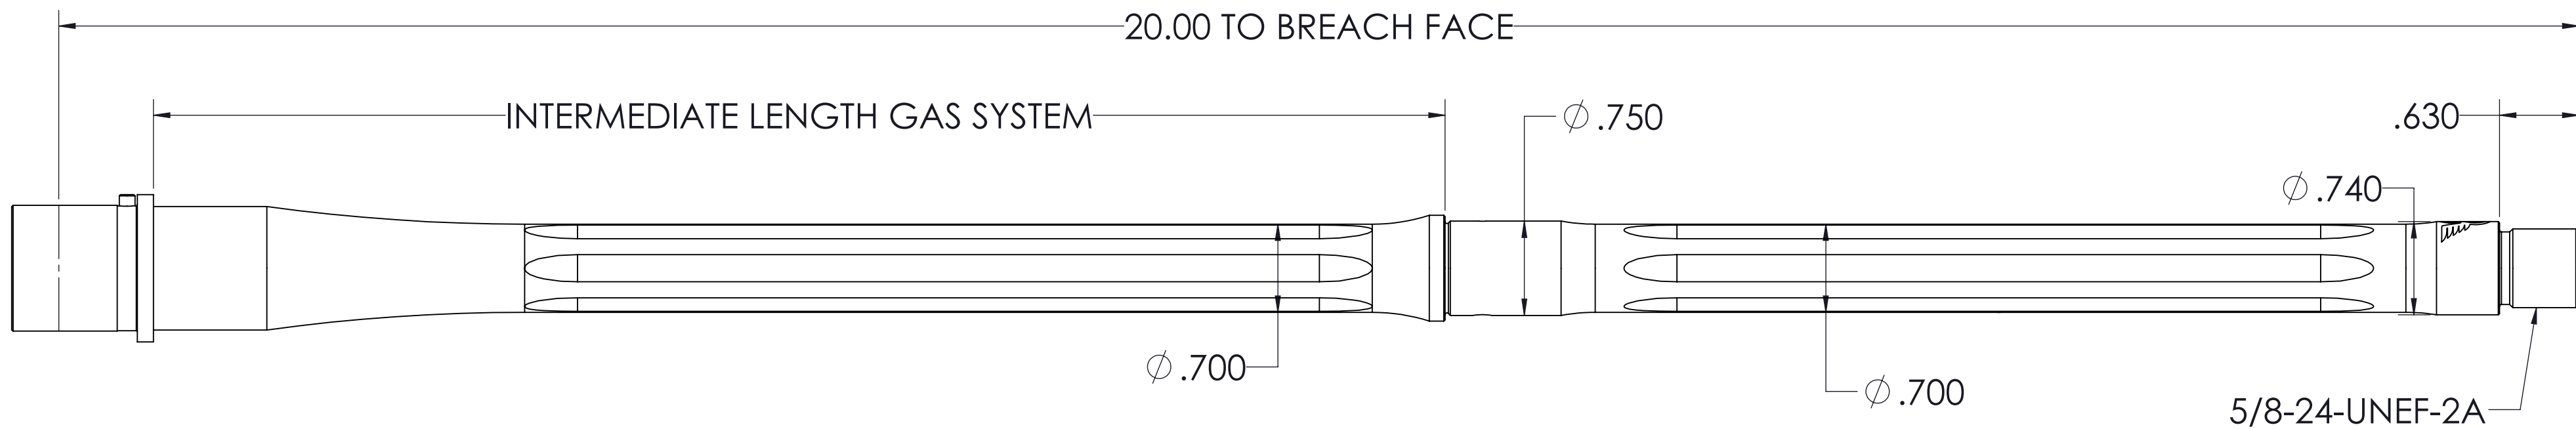

300 HAM'R TACTICAL HUNTER INTERMEDIATE GAS 20" FLUTED THREADED 1-15 TWIST

MATERIAL	STAINLESS STEEL, TYPE 416R
RIFLING	1:15 RH SIX GROOVE
CHAMBER	300 HAM'R