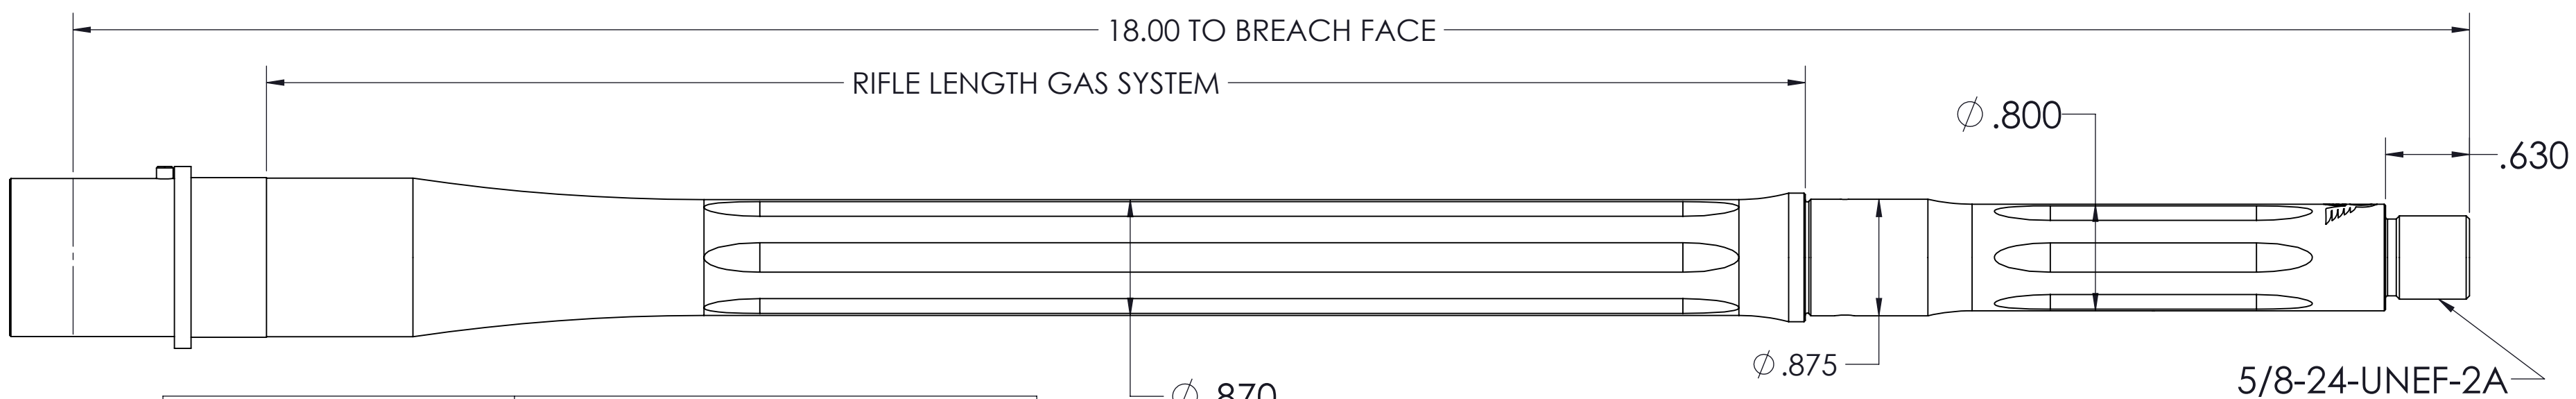

.308 SUPER SNIPER RIFLE GAS 18" FLUTED THREADED 1-10 TWIST

MATERIAL	STAINLESS STEEL, TYPE 416R
RIFLING	1:10 RH FOUR GROOVE
CHAMBER	.308 WIN