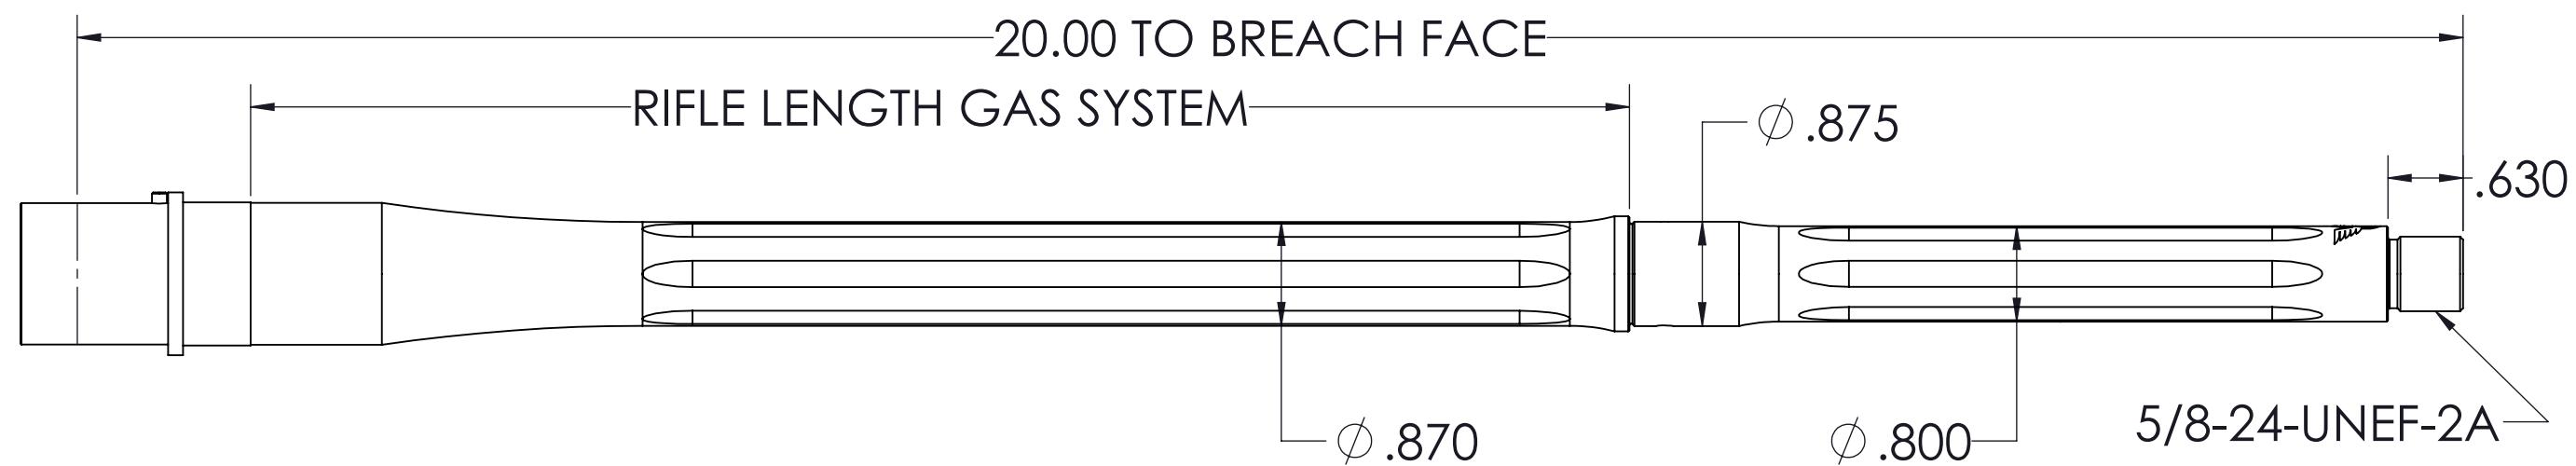

.308 SUPER SNIPER RIFLE GAS 20" FLUTED THREADED 1-10 TWIST

MATERIAL	STAINLESS STEEL, TYPE 416R
RIFLING	1:10 RH FOUR GROOVE
CHAMBER	.308 WIN