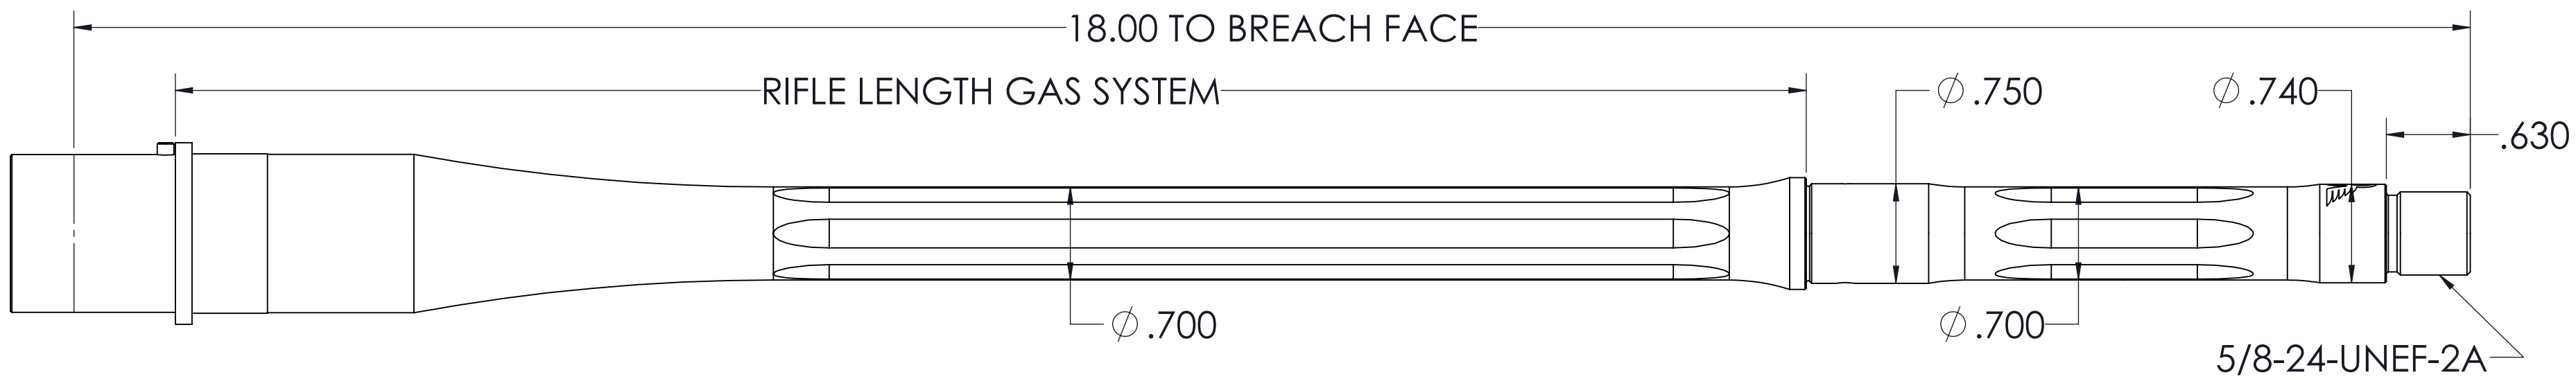

.308 TACTICAL HUNTER RIFLE GAS 18" FLUTED THREADED 1-11.25 TWIST

MATERIAL	STAINLESS STEEL, TYPE 416R
RIFLING	1:11.25 RH FOUR GROOVE
CHAMBER	.308 WIN