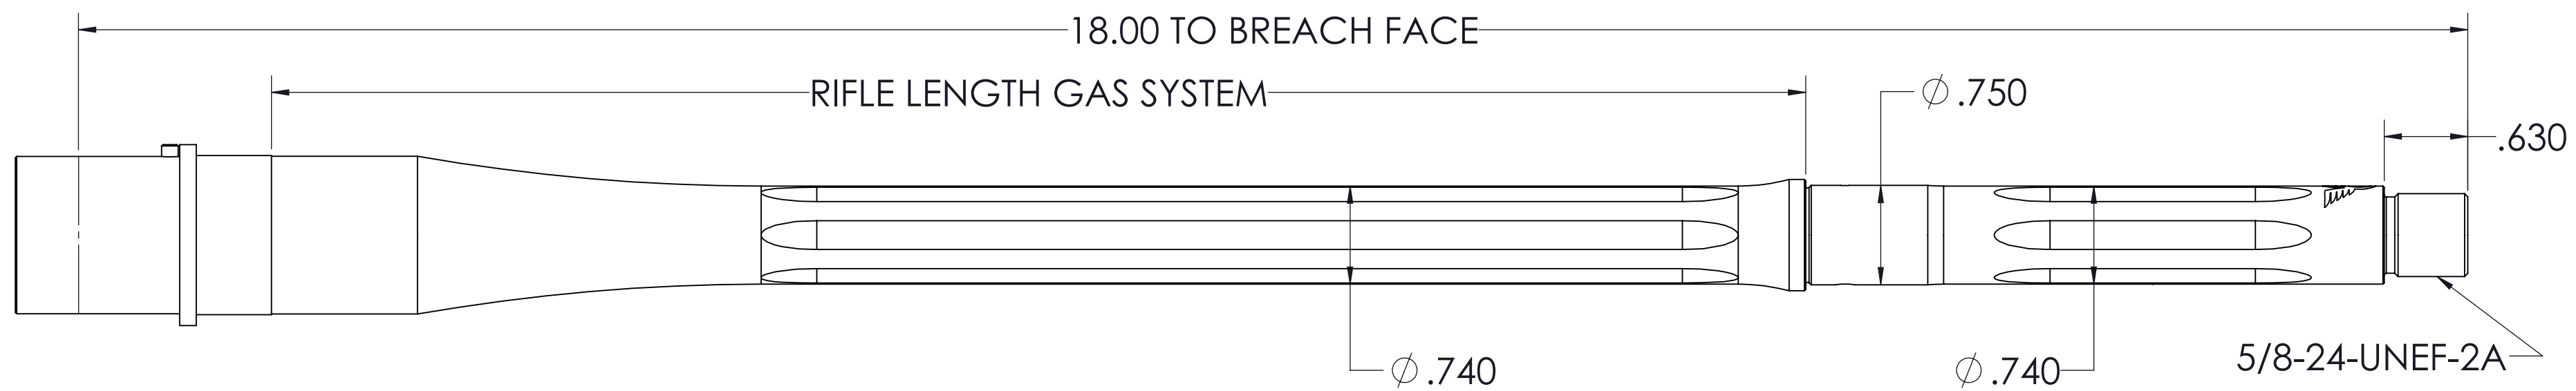

### .338 TACTICAL HUNTER RIFLE GAS 18" FLUTED THREADED 1-12 TWIST

<b>MATERIAL</b>	STAINLESS STEEL, TYPE 416R
<b>RIFLING</b>	1:12 RH SIX GROOVE
<b>CHAMBER</b>	.338 FEDERAL