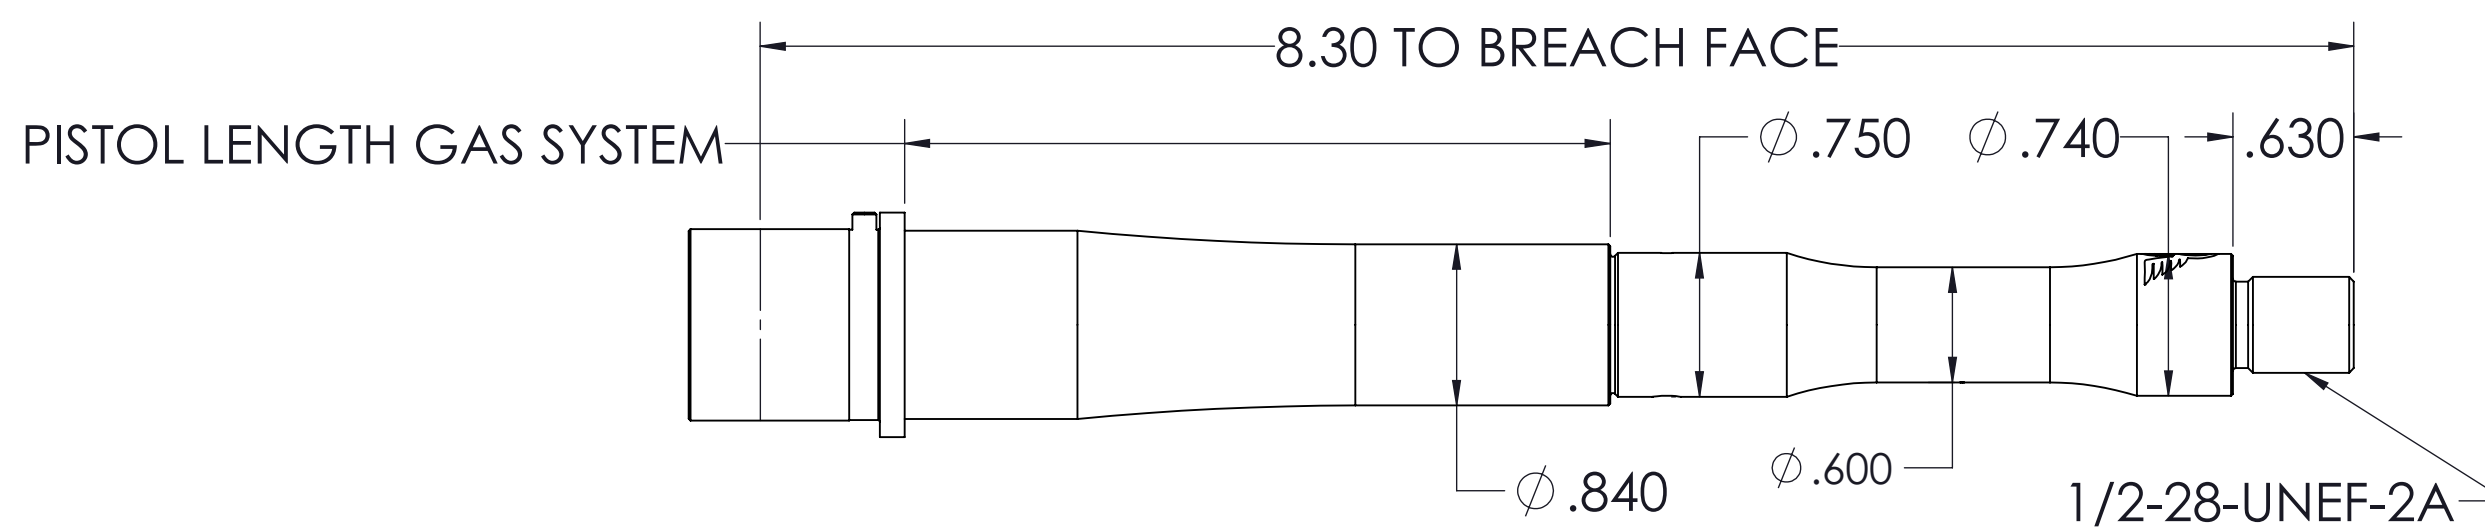

5.56 SBR PISTOL GAS 8" ROUND THREADED 1-7 TWIST

MATERIAL	STAINLESS STEEL, TYPE 416R
RIFLING	1:7 RH SIX GROOVE
CHAMBER	5.56 NATO