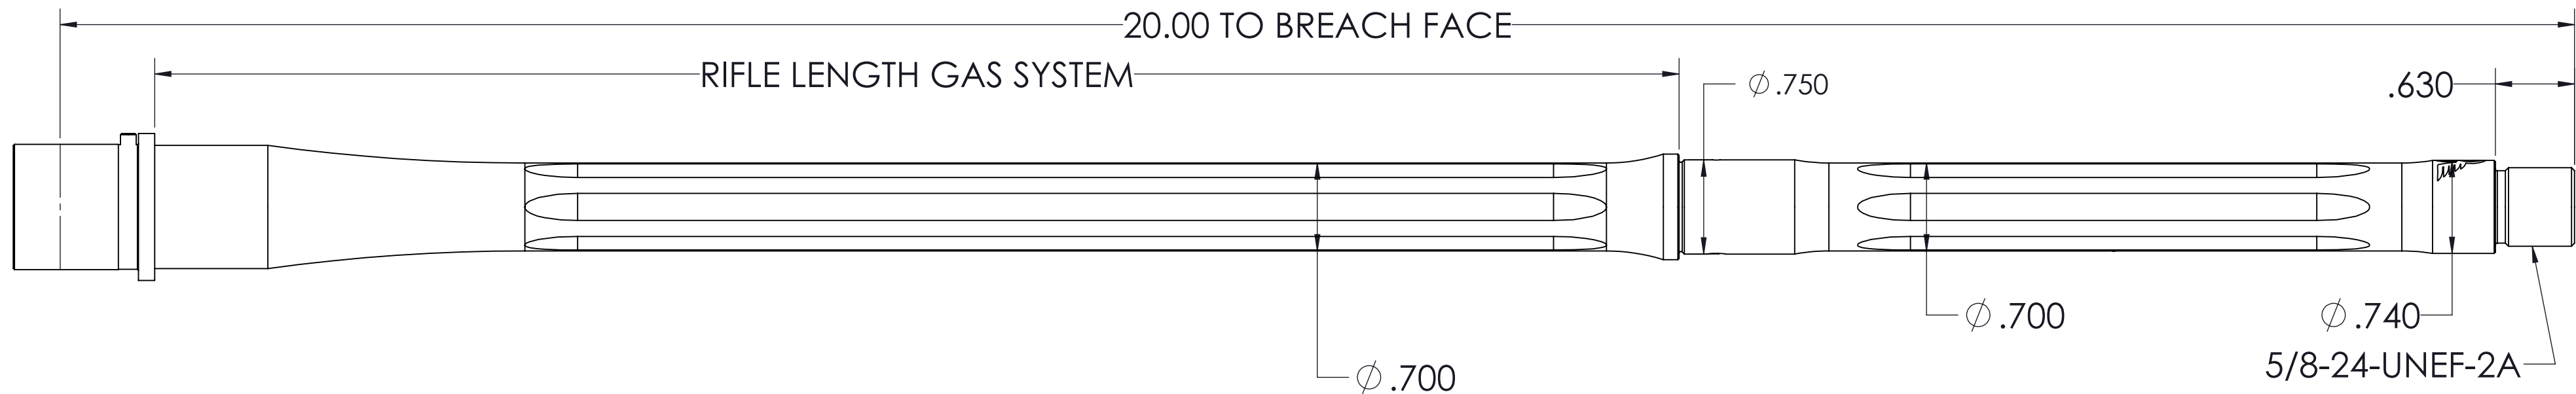

### 6.5 GR RECON RIFLE GAS 20" FLUTED THREADED 1-8 TWIST

<b>MATERIAL</b>	STAINLESS STEEL, TYPE 416R
<b>RIFLING</b>	1:8 RH SIX GROOVE
<b>CHAMBER</b>	6.5 GRENDDEL