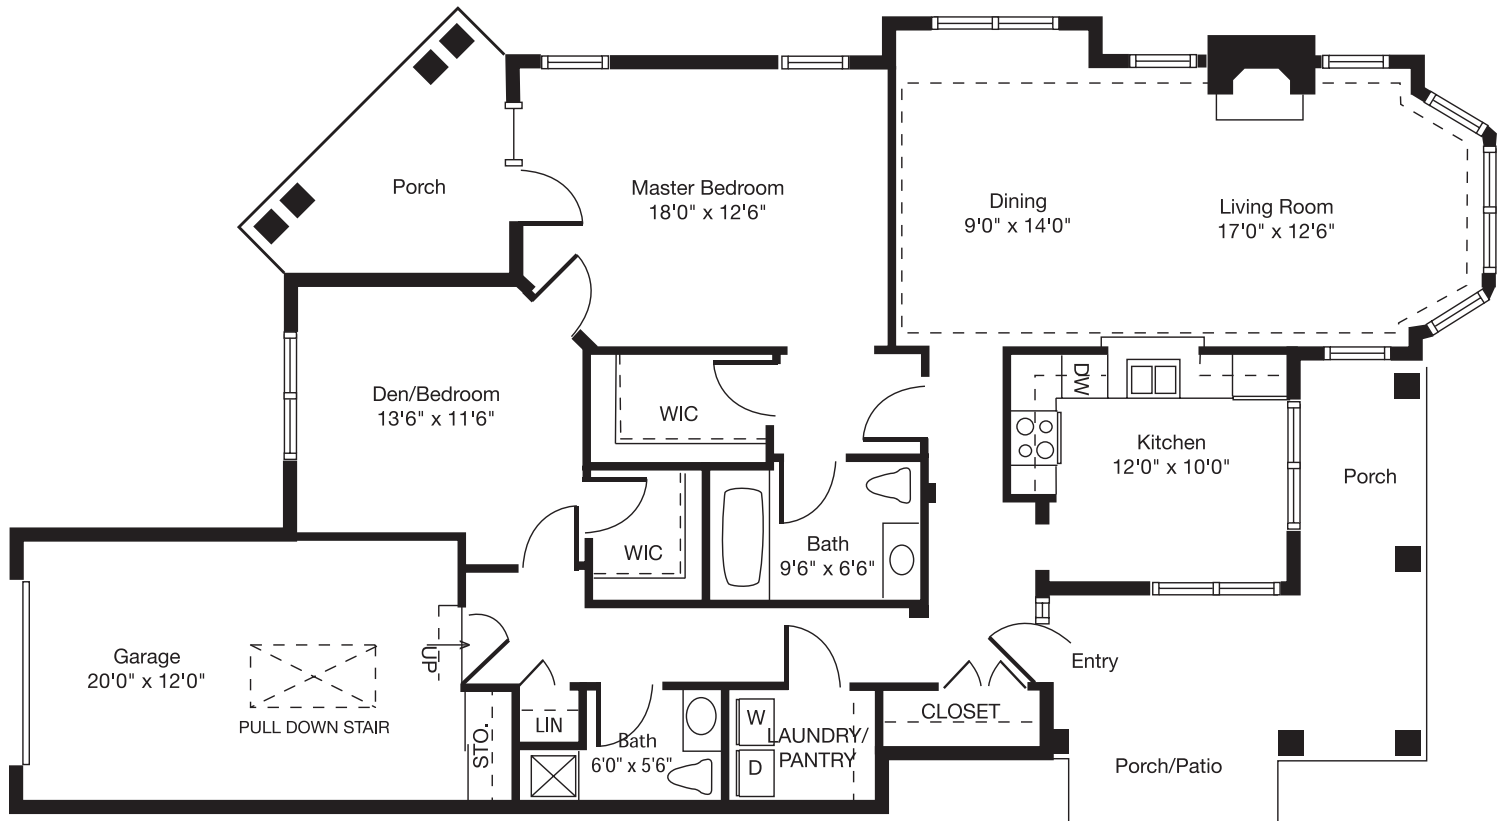

# Prestwick Villa

2 Bedrooms, 2 Baths

1,655 Square Feet