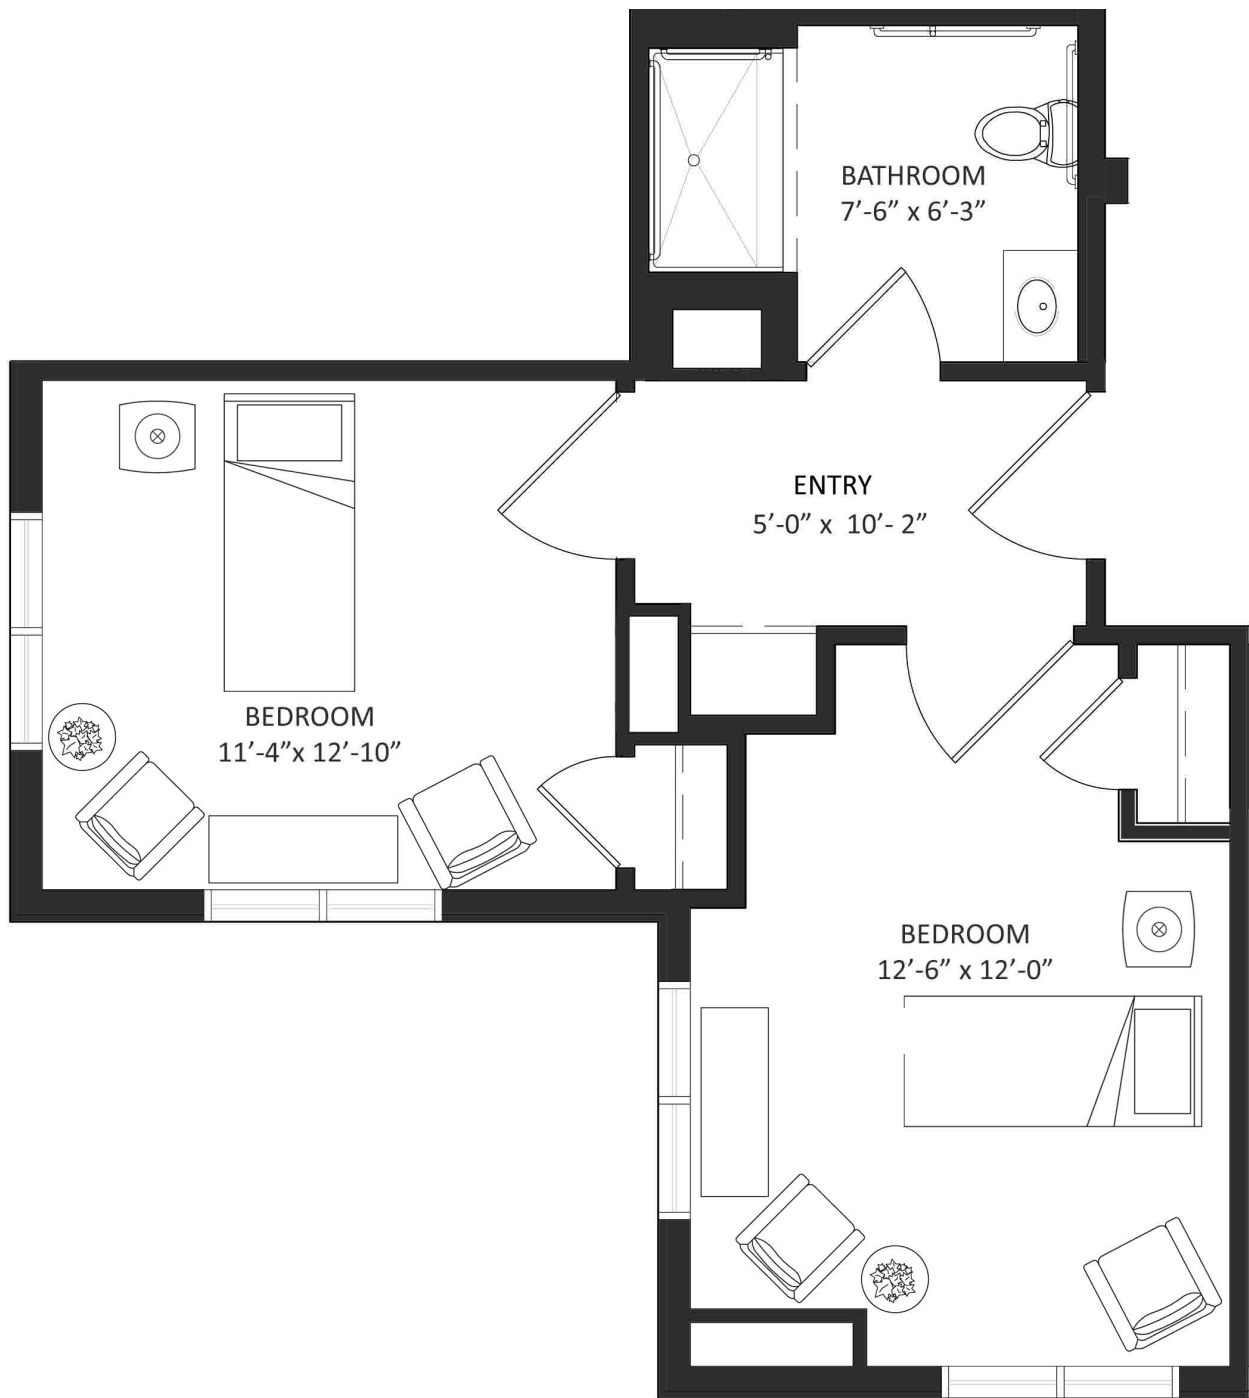

Sheffield Shared Suite

538 Square Feet