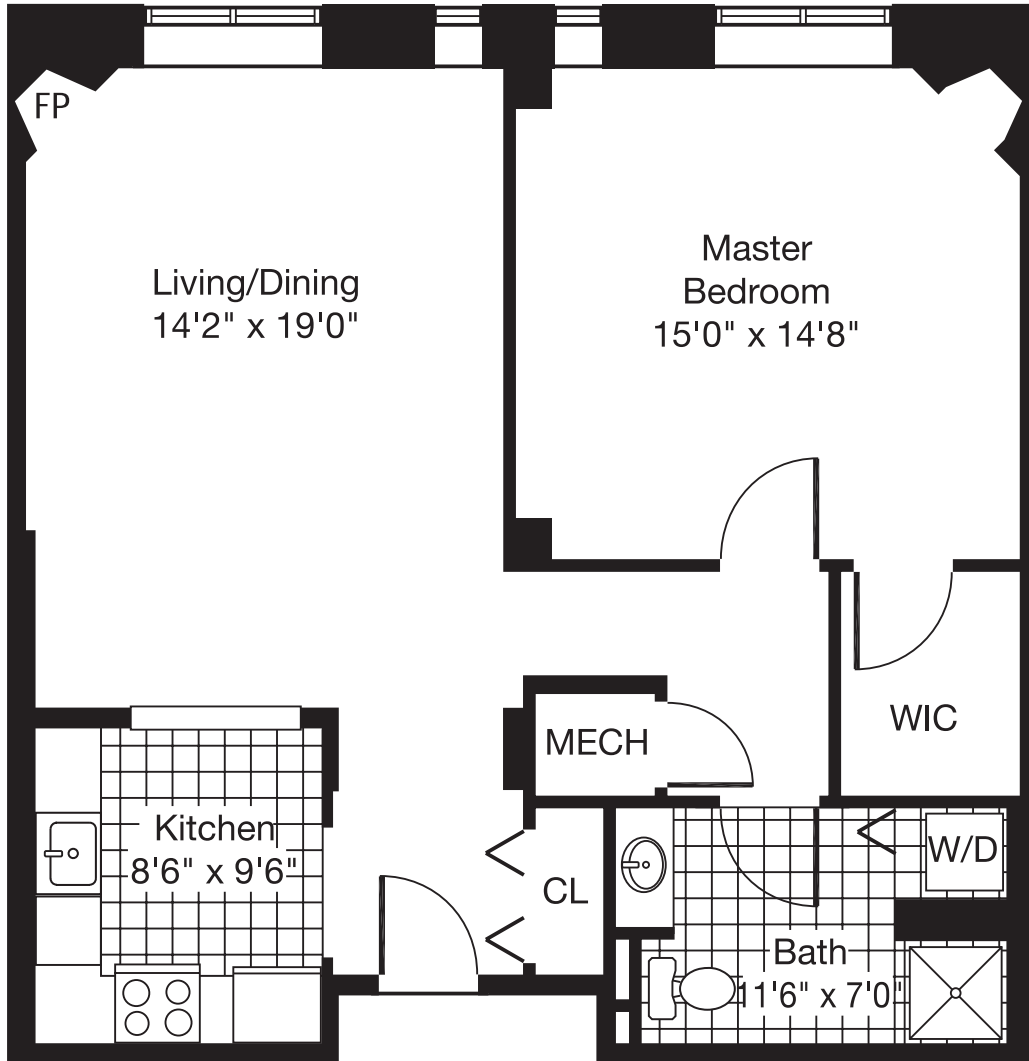

# Berkdale

1 Bedroom, 1 Bath  
930 Square Feet