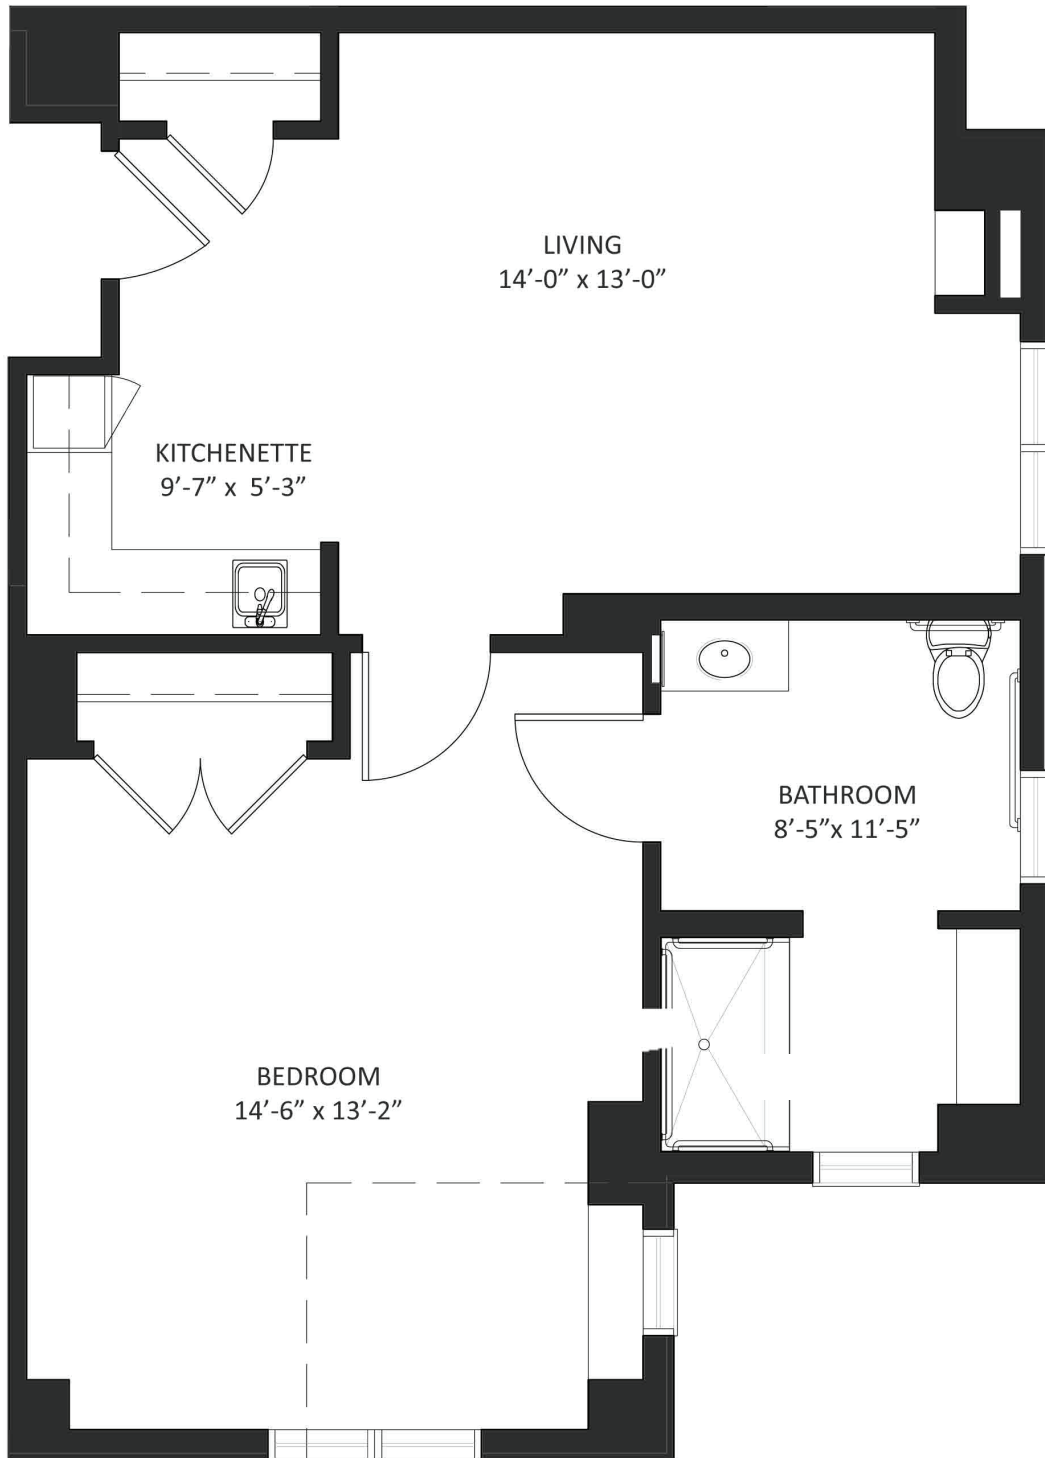

Nottingham Assisted Living One-Bedroom

723 Square Feet