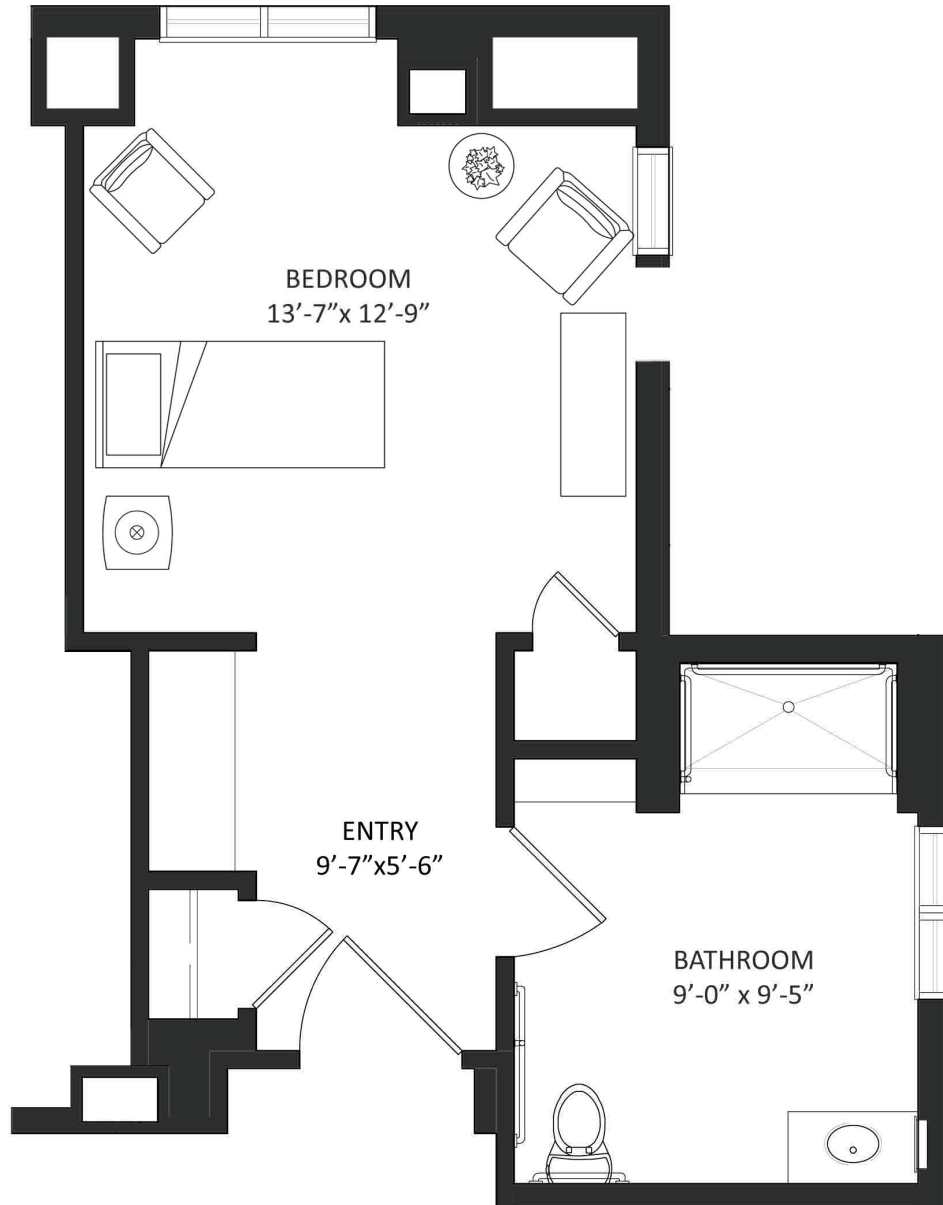

# Sheffield Studio

370 Square Feet