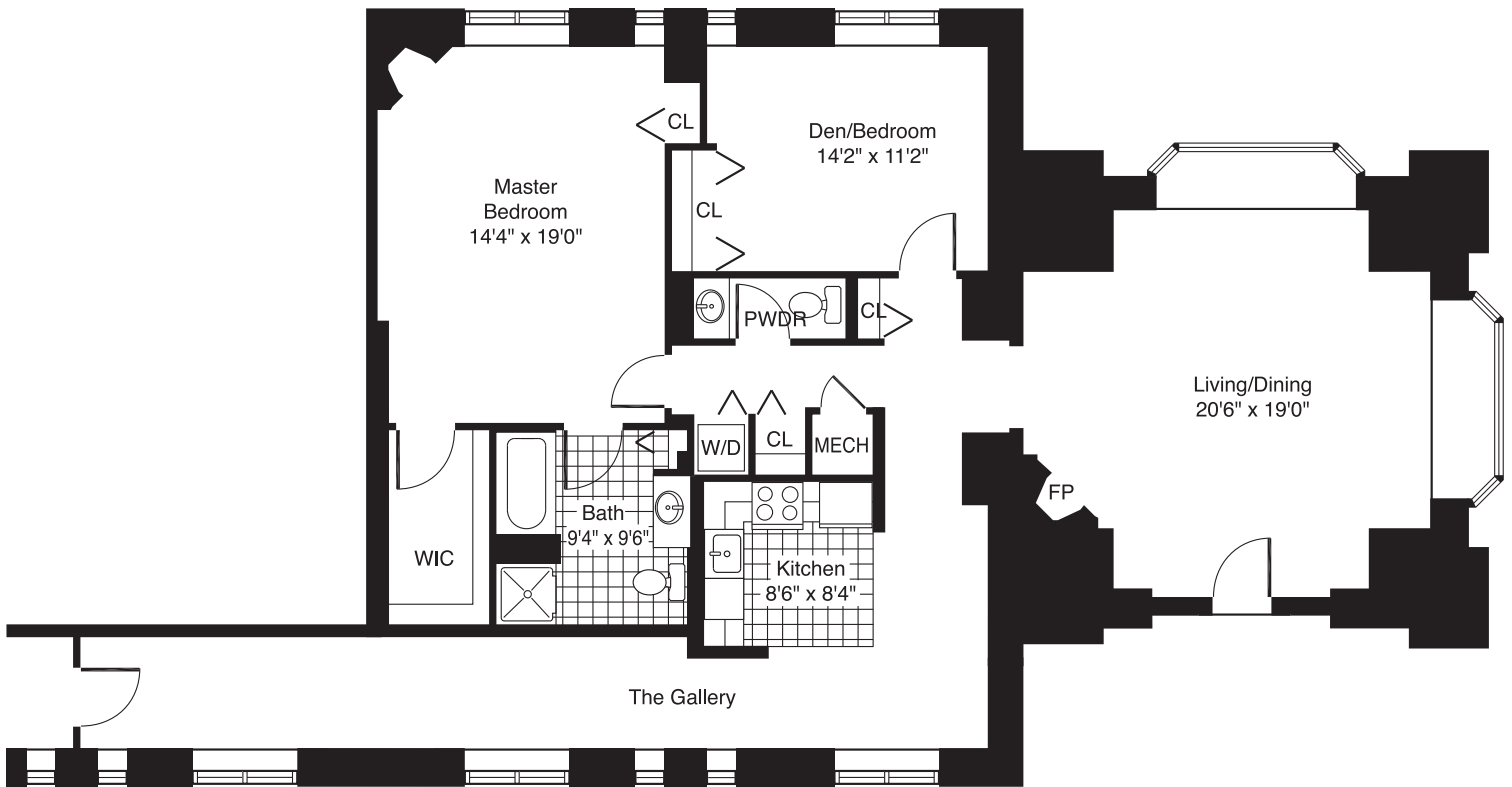

Wedgewood

2 Bedrooms, 1.5 Baths

1,790 Square Feet