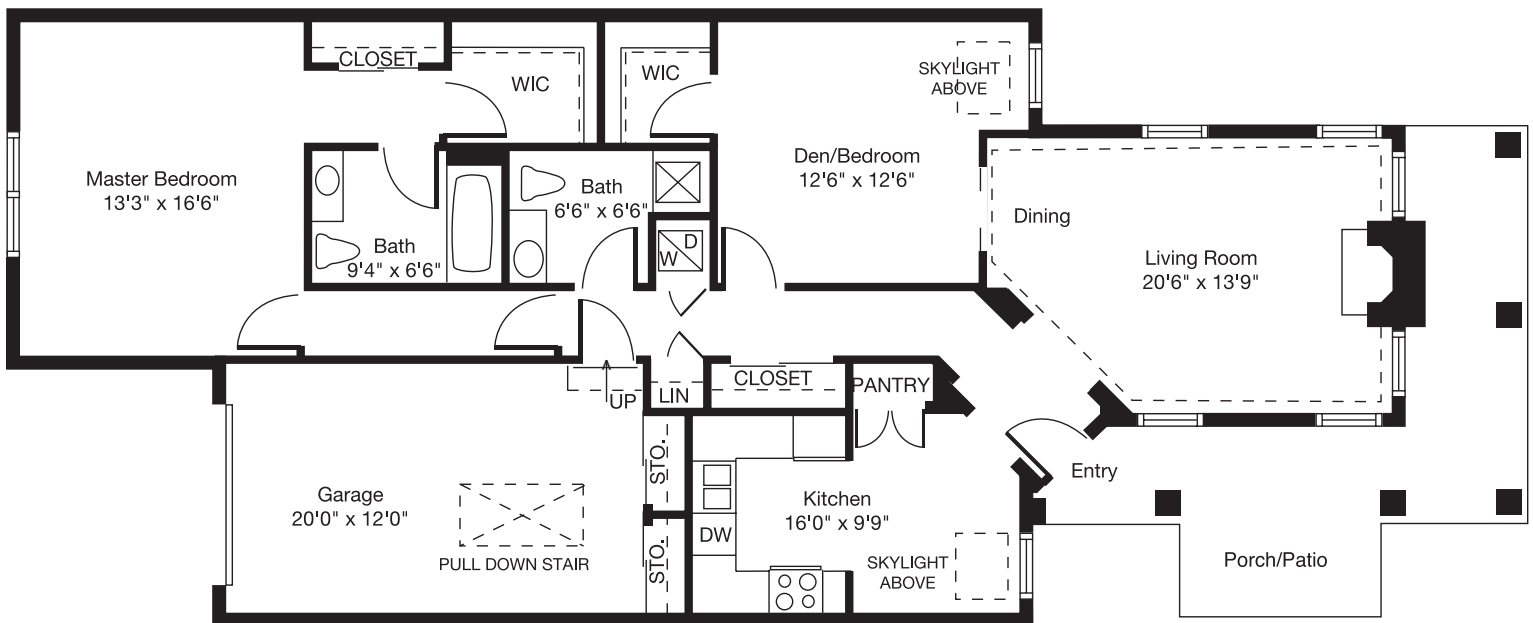

# Berkshire Villa

2 Bedrooms, 2 Baths  
1,660 Square Feet