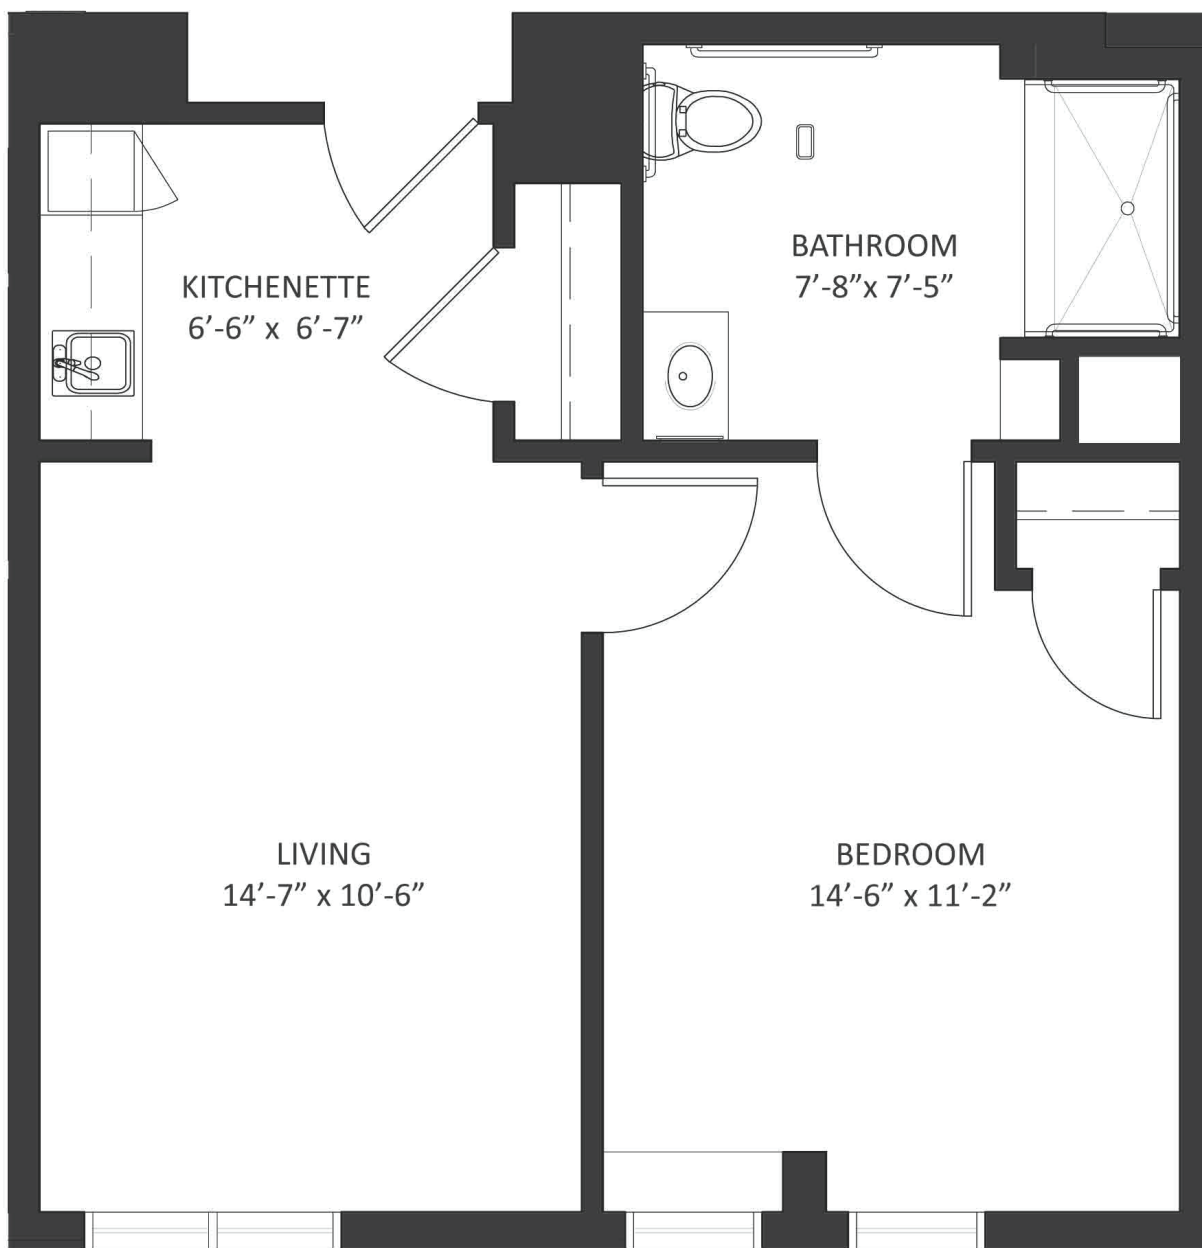

# Nottingham Assisted Living One-Bedroom

523 Square Feet